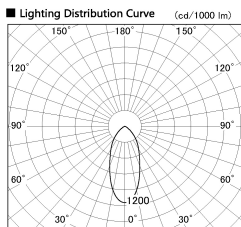

Item no. DD138-4540MB9030L

Series Name: Cledy spark (Shallow cone)
(DD138L)

Installation	Recessed mount	
Type	High-efficiency	Fixed
	downlight Φ 150	
Fixture wattage	41W	
Beam angle	44deg	
Color Temp.	3000K	
CRI	Ra>90	
Luminous	4902 lm	
Body	Die-cast aluminum alloy	
Body finish	N/A	
Trim finish	Black	
Reflector finish	Mirror	
IP Rate	IP20	
Light source	COB module	
Input Voltage	AC220~240V	
Dimming Type	Non-Dimmable	
Certificate	CE,CCC	
Cut Hole	150	

Height (Weight)	
48.5W	125 (1.4kg)
41.0W	106 (1.2kg)
28.0W	106 (1.2kg)
23.0W	76 (0.9kg)
20.0W	76 (0.9kg)