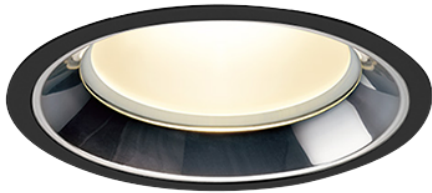

Item no. DD138-4540MB9030L

Series Name: Cledy spark (Shallow cone)
(DD138L)

Installation	Recessed mount	
Type	High-efficiency	Fixed
	downlight Φ 150	
Fixture wattage	41W	
Beam angle	44deg	
Color Temp.	3000K	
CRI	Ra>90	
Luminous	4902 lm	
Body	Die-cast aluminum alloy	
Body finish	N/A	
Trim finish	Black	
Reflector finish	Mirror	
IP Rate	IP20	
Light source	COB module	
Input Voltage	AC220~240V	
Dimming Type	Non-Dimmable	
Certificate	CE,CCC	
Cut Hole	150	