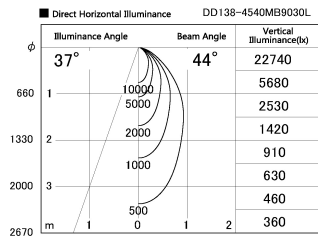

Item no. DD138-4540MB9030L

Series Name: Cledy spark (Shallow cone)
(DD138L)

Installation	Recessed mount	
Type	High-efficiency	Fixed
	downlight Φ 150	
Fixture wattage	41W	
Beam angle	44deg	
Color Temp.	3000K	
CRI	Ra>90	
Luminous	4902 lm	
Body	Die-cast aluminum alloy	
Body finish	N/A	
Trim finish	Black	
Reflector finish	Mirror	
IP Rate	IP20	
Light source	COB module	
Input Voltage	AC220~240V	
Dimming Type	Non-Dimmable	
Certificate	CE,CCC	
Cut Hole	150	

Height (Weight)	
48.5W	125 (1.4kg)
41.0W	106 (1.2kg)
28.0W	106 (1.2kg)
23.0W	76 (0.9kg)
20.0W	76 (0.9kg)