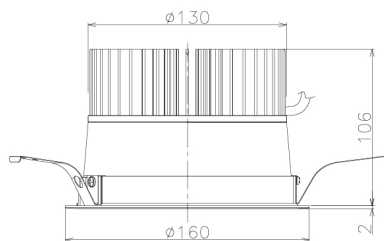

Item no. DD138-4540MB9030L

Series Name: Cledy spark (Shallow cone)
(DD138L)

Installation	Recessed mount	
Type	High-efficiency	Fixed
	downlight Φ 150	
Fixture wattage	41W	
Beam angle	44deg	
Color Temp.	3000K	
CRI	Ra>90	
Luminous	4902 lm	
Body	Die-cast aluminum alloy	
Body finish	N/A	
Trim finish	Black	
Reflector finish	Mirror	
IP Rate	IP20	
Light source	COB module	
Input Voltage	AC220~240V	
Dimming Type	Non-Dimmable	
Certificate	CE,CCC	
Cut Hole	150	

Height (Weight)	
48.5W	125 (1.4kg)
41.0W	106 (1.2kg)
28.0W	106 (1.2kg)
23.0W	76 (0.9kg)
20.0W	76 (0.9kg)