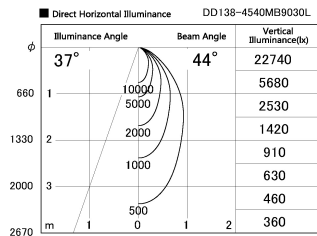

Item no. DD138-4540MB9030L

Series Name: Cledy spark (Shallow cone)
(DD138L)

Installation	Recessed mount	
Type	High-efficiency	Fixed
	downlight Φ 150	
Fixture wattage	41W	
Beam angle	44deg	
Color Temp.	3000K	
CRI	Ra>90	
Luminous	4902 lm	
Body	Die-cast aluminum alloy	
Body finish	N/A	
Trim finish	Black	
Reflector finish	Mirror	
IP Rate	IP20	
Light source	COB module	
Input Voltage	AC220~240V	
Dimming Type	Non-Dimmable	
Certificate	CE,CCC	
Cut Hole	150	

Height (Weight)	
48.5W	125 (1.4kg)
41.0W	106 (1.2kg)
28.0W	106 (1.2kg)
23.0W	76 (0.9kg)
20.0W	76 (0.9kg)