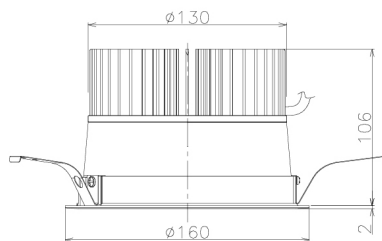

Item no. DD138-4540MB9030L

Series Name: Cledy spark (Shallow cone)
(DD138L)

Installation	Recessed mount	
Type	High-efficiency	Fixed
	downlight Φ 150	
Fixture wattage	41W	
Beam angle	44deg	
Color Temp.	3000K	
CRI	Ra>90	
Luminous	4902 lm	
Body	Die-cast aluminum alloy	
Body finish	N/A	
Trim finish	Black	
Reflector finish	Mirror	
IP Rate	IP20	
Light source	COB module	
Input Voltage	AC220~240V	
Dimming Type	Non-Dimmable	
Certificate	CE,CCC	
Cut Hole	150	

Height (Weight)	
48.5W	125 (1.4kg)
41.0W	106 (1.2kg)
28.0W	106 (1.2kg)
23.0W	76 (0.9kg)
20.0W	76 (0.9kg)