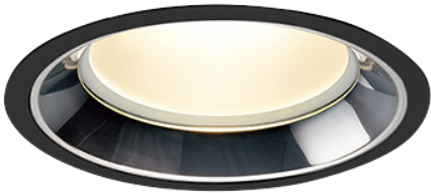

Item no. DD138-4540MB9030L

Series Name: Cledy spark (Shallow cone)
(DD138L)

Installation	Recessed mount	
Type	High-efficiency	Fixed
	downlight Φ 150	
Fixture wattage	41W	
Beam angle	44deg	
Color Temp.	3000K	
CRI	Ra>90	
Luminous	4902 lm	
Body	Die-cast aluminum alloy	
Body finish	N/A	
Trim finish	Black	
Reflector finish	Mirror	
IP Rate	IP20	
Light source	COB module	
Input Voltage	AC220~240V	
Dimming Type	Non-Dimmable	
Certificate	CE,CCC	
Cut Hole	150	