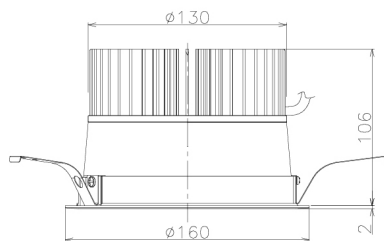

Item no. DD138-4560MB9030L

Series Name: Cledy spark (Shallow cone)  
(DD138L)

|                  |   |       |
|------------------|---|-------|
| Installation     | Recessed mount                          |       |
| Type             | High-efficiency<br>downlight $\Phi$ 150 | Fixed |
| Fixture wattage  | 41W                                     |       |
| Beam angle       | 74deg                                   |       |
| Color Temp.      | 3000K                                   |       |
| CRI              | Ra>90                                   |       |
| Luminous         | 5198 lm                                 |       |
| Body             | Die-cast aluminum alloy                 |       |
| Body finish      | N/A                                     |       |
| Trim finish      | Black                                   |       |
| Reflector finish | Mirror                                  |       |
| IP Rate          | IP20                                    |       |
| Light source     | COB module                              |       |
| Input Voltage    | AC220~240V                              |       |
| Dimming Type     | Non-Dimmable                            |       |
| Certificate      | CE,CCC                                  |       |
| Cut Hole         | 150                                     |       |

| Height (Weight) |             |
|-----------------|-------------|
| 48.5W           | 125 (1.4kg) |
| 41.0W           | 106 (1.2kg) |
| 28.0W           | 106 (1.2kg) |
| 23.0W           | 76 (0.9kg)  |
| 20.0W           | 76 (0.9kg)  |