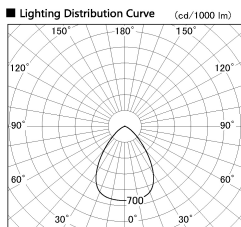

Item no. DD138-4560MB9030L

Series Name: Cledy spark (Shallow cone)  
(DD138L)

|                  |   |       |
|------------------|---|-------|
| Installation     | Recessed mount                          |       |
| Type             | High-efficiency<br>downlight $\Phi$ 150 | Fixed |
| Fixture wattage  | 41W                                     |       |
| Beam angle       | 74deg                                   |       |
| Color Temp.      | 3000K                                   |       |
| CRI              | Ra>90                                   |       |
| Luminous         | 5198 lm                                 |       |
| Body             | Die-cast aluminum alloy                 |       |
| Body finish      | N/A                                     |       |
| Trim finish      | Black                                   |       |
| Reflector finish | Mirror                                  |       |
| IP Rate          | IP20                                    |       |
| Light source     | COB module                              |       |
| Input Voltage    | AC220~240V                              |       |
| Dimming Type     | Non-Dimmable                            |       |
| Certificate      | CE,CCC                                  |       |
| Cut Hole         | 150                                     |       |

| Height (Weight) |             |
|-----------------|-------------|
| 48.5W           | 125 (1.4kg) |
| 41.0W           | 106 (1.2kg) |
| 28.0W           | 106 (1.2kg) |
| 23.0W           | 76 (0.9kg)  |
| 20.0W           | 76 (0.9kg)  |