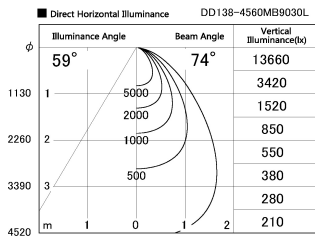

Item no. DD138-4560MB9030L

Series Name: Cledy spark (Shallow cone)  
(DD138L)

|                  |   |       |
|------------------|---|-------|
| Installation     | Recessed mount                          |       |
| Type             | High-efficiency<br>downlight $\Phi$ 150 | Fixed |
| Fixture wattage  | 41W                                     |       |
| Beam angle       | 74deg                                   |       |
| Color Temp.      | 3000K                                   |       |
| CRI              | Ra>90                                   |       |
| Luminous         | 5198 lm                                 |       |
| Body             | Die-cast aluminum alloy                 |       |
| Body finish      | N/A                                     |       |
| Trim finish      | Black                                   |       |
| Reflector finish | Mirror                                  |       |
| IP Rate          | IP20                                    |       |
| Light source     | COB module                              |       |
| Input Voltage    | AC220~240V                              |       |
| Dimming Type     | Non-Dimmable                            |       |
| Certificate      | CE,CCC                                  |       |
| Cut Hole         | 150                                     |       |

| Height (Weight) |             |
|-----------------|-------------|
| 48.5W           | 125 (1.4kg) |
| 41.0W           | 106 (1.2kg) |
| 28.0W           | 106 (1.2kg) |
| 23.0W           | 76 (0.9kg)  |
| 20.0W           | 76 (0.9kg)  |