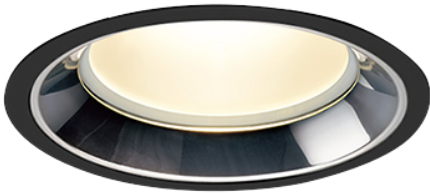

Item no. DD138-4560MB9030L

Series Name: Cledy spark (Shallow cone)  
(DD138L)

|                  |   |       |
|------------------|---|-------|
| Installation     | Recessed mount                          |       |
| Type             | High-efficiency<br>downlight $\Phi$ 150 | Fixed |
| Fixture wattage  | 41W                                     |       |
| Beam angle       | 74deg                                   |       |
| Color Temp.      | 3000K                                   |       |
| CRI              | Ra>90                                   |       |
| Luminous         | 5198 lm                                 |       |
| Body             | Die-cast aluminum alloy                 |       |
| Body finish      | N/A                                     |       |
| Trim finish      | Black                                   |       |
| Reflector finish | Mirror                                  |       |
| IP Rate          | IP20                                    |       |
| Light source     | COB module                              |       |
| Input Voltage    | AC220~240V                              |       |
| Dimming Type     | Non-Dimmable                            |       |
| Certificate      | CE,CCC                                  |       |
| Cut Hole         | 150                                     |       |