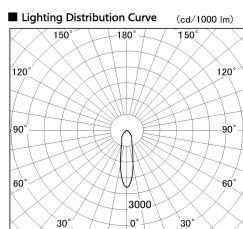

Item no. DD138-2820MB9030L

Series Name: Cledy spark (Shallow cone)  
(DD138L)

Installation	Recessed mount	
Type	High-efficiency downlight Φ150	Fixed
Fixture wattage	28W	
Beam angle	24deg	
Color Temp.	3000K	
CRI	Ra>90	
Luminous	3414 lm	
Body	Die-cast aluminum alloy	
Body finish	N/A	
Trim finish	Black	
Reflector finish	Mirror	
IP Rate	IP20	
Light source	COB module	
Input Voltage	AC220~240V	
Dimming Type	Non-Dimmable	
Certificate	CE,CCC	
Cut Hole	150	

Height (Weight)	
48.5W	125 (1.4kg)
41.0W	106 (1.2kg)
28.0W	106 (1.2kg)
23.0W	76 (0.9kg)
20.0W	76 (0.9kg)