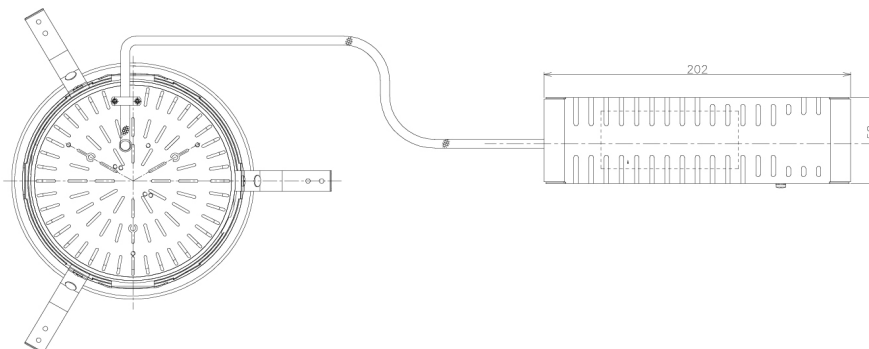

Item no. DD138-2820MB9030L

Series Name: Cledy spark (Shallow cone)  
(DD138L)

Installation	Recessed mount	
Type	High-efficiency downlight Φ150	Fixed
Fixture wattage	28W	
Beam angle	24deg	
Color Temp.	3000K	
CRI	Ra>90	
Luminous	3414 lm	
Body	Die-cast aluminum alloy	
Body finish	N/A	
Trim finish	Black	
Reflector finish	Mirror	
IP Rate	IP20	
Light source	COB module	
Input Voltage	AC220~240V	
Dimming Type	Non-Dimmable	
Certificate	CE,CCC	
Cut Hole	150	

Height (Weight)	
48.5W	125 (1.4kg)
41.0W	106 (1.2kg)
28.0W	106 (1.2kg)
23.0W	76 (0.9kg)
20.0W	76 (0.9kg)