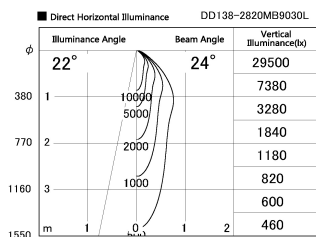

Item no. DD138-2820MB9030L

Series Name: Cledy spark (Shallow cone)  
(DD138L)

Installation	Recessed mount	
Type	High-efficiency downlight Φ150	Fixed
Fixture wattage	28W	
Beam angle	24deg	
Color Temp.	3000K	
CRI	Ra>90	
Luminous	3414 lm	
Body	Die-cast aluminum alloy	
Body finish	N/A	
Trim finish	Black	
Reflector finish	Mirror	
IP Rate	IP20	
Light source	COB module	
Input Voltage	AC220~240V	
Dimming Type	Non-Dimmable	
Certificate	CE,CCC	
Cut Hole	150	

Height (Weight)	
48.5W	125 (1.4kg)
41.0W	106 (1.2kg)
28.0W	106 (1.2kg)
23.0W	76 (0.9kg)
20.0W	76 (0.9kg)