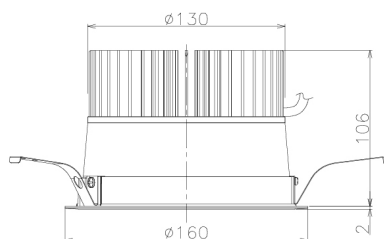

Item no. DD138-2820MB9030L

Series Name: Cledy spark (Shallow cone)  
(DD138L)

Installation	Recessed mount	
Type	High-efficiency downlight Φ150	Fixed
Fixture wattage	28W	
Beam angle	24deg	
Color Temp.	3000K	
CRI	Ra>90	
Luminous	3414 lm	
Body	Die-cast aluminum alloy	
Body finish	N/A	
Trim finish	Black	
Reflector finish	Mirror	
IP Rate	IP20	
Light source	COB module	
Input Voltage	AC220~240V	
Dimming Type	Non-Dimmable	
Certificate	CE,CCC	
Cut Hole	150	

Height (Weight)	
48.5W	125 (1.4kg)
41.0W	106 (1.2kg)
28.0W	106 (1.2kg)
23.0W	76 (0.9kg)
20.0W	76 (0.9kg)