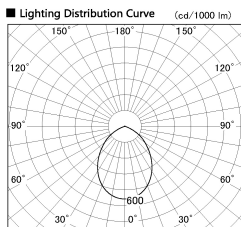

Item no. DD138-2860MB9030L

Series Name: Cledy spark (Shallow cone)
(DD138L)

Installation	Recessed mount	
Type	High-efficiency	Fixed
	downlight Φ 150	
Fixture wattage	28W	
Beam angle	83deg	
Color Temp.	3000K	
CRI	Ra>90	
Luminous	3331 lm	
Body	Die-cast aluminum alloy	
Body finish	N/A	
Trim finish	Black	
Reflector finish	Mirror	
IP Rate	IP20	
Light source	COB module	
Input Voltage	AC220~240V	
Dimming Type	Non-Dimmable	
Certificate	CE,CCC	
Cut Hole	150	

Height (Weight)	
48.5W	125 (1.4kg)
41.0W	106 (1.2kg)
28.0W	106 (1.2kg)
23.0W	76 (0.9kg)
20.0W	76 (0.9kg)