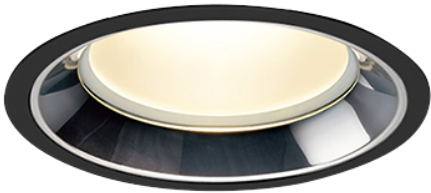

Item no. DD138-2860MB9030L

Series Name: Cledy spark (Shallow cone)
(DD138L)

Installation	Recessed mount	
Type	High-efficiency	Fixed
	downlight Φ 150	
Fixture wattage	28W	
Beam angle	83deg	
Color Temp.	3000K	
CRI	Ra>90	
Luminous	3331 lm	
Body	Die-cast aluminum alloy	
Body finish	N/A	
Trim finish	Black	
Reflector finish	Mirror	
IP Rate	IP20	
Light source	COB module	
Input Voltage	AC220~240V	
Dimming Type	Non-Dimmable	
Certificate	CE,CCC	
Cut Hole	150	