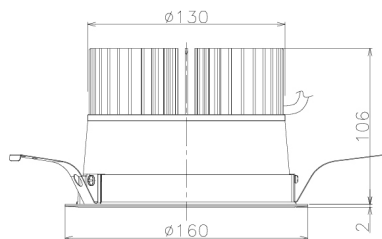

Item no. DD138-2860MB9030L

Series Name: Cledy spark (Shallow cone)
(DD138L)

Installation	Recessed mount	
Type	High-efficiency	Fixed
	downlight Φ 150	
Fixture wattage	28W	
Beam angle	83deg	
Color Temp.	3000K	
CRI	Ra>90	
Luminous	3331 lm	
Body	Die-cast aluminum alloy	
Body finish	N/A	
Trim finish	Black	
Reflector finish	Mirror	
IP Rate	IP20	
Light source	COB module	
Input Voltage	AC220~240V	
Dimming Type	Non-Dimmable	
Certificate	CE,CCC	
Cut Hole	150	

Height (Weight)	
48.5W	125 (1.4kg)
41.0W	106 (1.2kg)
28.0W	106 (1.2kg)
23.0W	76 (0.9kg)
20.0W	76 (0.9kg)