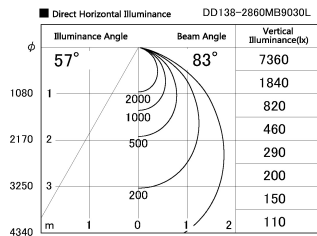

Item no. DD138-2860MB9030L

Series Name: Cledy spark (Shallow cone)
(DD138L)

Installation	Recessed mount	
Type	High-efficiency	Fixed
	downlight Φ 150	
Fixture wattage	28W	
Beam angle	83deg	
Color Temp.	3000K	
CRI	Ra>90	
Luminous	3331 lm	
Body	Die-cast aluminum alloy	
Body finish	N/A	
Trim finish	Black	
Reflector finish	Mirror	
IP Rate	IP20	
Light source	COB module	
Input Voltage	AC220~240V	
Dimming Type	Non-Dimmable	
Certificate	CE,CCC	
Cut Hole	150	

Height (Weight)	
48.5W	125 (1.4kg)
41.0W	106 (1.2kg)
28.0W	106 (1.2kg)
23.0W	76 (0.9kg)
20.0W	76 (0.9kg)