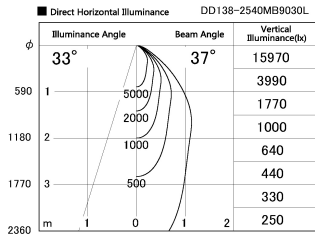

Item no. DD138-2540MB9030L

Series Name: Cledy spark (Shallow cone)  
(DD138L)

Installation	Recessed mount	
Type	High-efficiency	Fixed
	downlight Φ150	
Fixture wattage	23W	
Beam angle	37deg	
Color Temp.	3000K	
CRI	Ra>90	
Luminous	2897 lm	
Body	Die-castaluminumalloy	
Body finish	N/A	
Trim finish	Black	
Reflector finish	Mirror	
IP Rate	IP20	
Light source	COB module	
Input Voltage	AC220~240V	
Dimming Type	Non-Dimmable	
Certificate	CE,CCC	
Cut Hole	150	

Height (Weight)	
48.5W	125 (1.4kg)
41.0W	106 (1.2kg)
28.0W	106 (1.2kg)
23.0W	76 (0.9kg)
20.0W	76 (0.9kg)