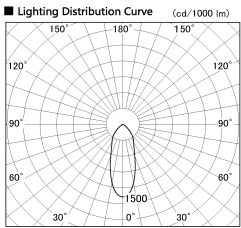

Item no. DD138-2540MB9030L

Series Name: Cledy spark (Shallow cone)  
(DD138L)

Installation	Recessed mount	
Type	High-efficiency	Fixed
	downlight Φ150	
Fixture wattage	23W	
Beam angle	37deg	
Color Temp.	3000K	
CRI	Ra>90	
Luminous	2897 lm	
Body	Die-castaluminumalloy	
Body finish	N/A	
Trim finish	Black	
Reflector finish	Mirror	
IP Rate	IP20	
Light source	COB module	
Input Voltage	AC220~240V	
Dimming Type	Non-Dimmable	
Certificate	CE,CCC	
Cut Hole	150	

Height (Weight)	
48.5W	125 (1.4kg)
41.0W	106 (1.2kg)
28.0W	106 (1.2kg)
23.0W	76 (0.9kg)
20.0W	76 (0.9kg)