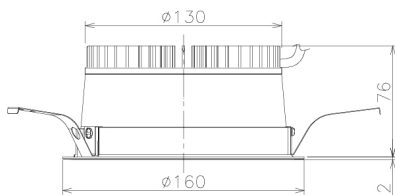

Item no. DD138-2540MB9030L

Series Name: Cledy spark (Shallow cone)  
(DD138L)

Installation	Recessed mount	
Type	High-efficiency	Fixed
	downlight Φ150	
Fixture wattage	23W	
Beam angle	37deg	
Color Temp.	3000K	
CRI	Ra>90	
Luminous	2897 lm	
Body	Die-castaluminumalloy	
Body finish	N/A	
Trim finish	Black	
Reflector finish	Mirror	
IP Rate	IP20	
Light source	COB module	
Input Voltage	AC220~240V	
Dimming Type	Non-Dimmable	
Certificate	CE,CCC	
Cut Hole	150	

Height (Weight)	
48.5W	125 (1.4kg)
41.0W	106 (1.2kg)
28.0W	106 (1.2kg)
23.0W	76 (0.9kg)
20.0W	76 (0.9kg)