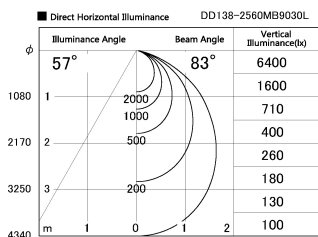

Item no. DD138-2560MB9030L

Series Name: Cledy spark (Shallow cone)
(DD138L)

Installation	Recessed mount	
Type	High-efficiency	Fixed
	downlight Φ 150	
Fixture wattage	23W	
Beam angle	83deg	
Color Temp.	3000K	
CRI	Ra>90	
Luminous	2898 lm	
Body	Die-cast aluminum alloy	
Body finish	N/A	
Trim finish	Black	
Reflector finish	Mirror	
IP Rate	IP20	
Light source	COB module	
Input Voltage	AC220~240V	
Dimming Type	Non-Dimmable	
Certificate	CE,CCC	
Cut Hole	150	

Height (Weight)	
48.5W	125 (1.4kg)
41.0W	106 (1.2kg)
28.0W	106 (1.2kg)
23.0W	76 (0.9kg)
20.0W	76 (0.9kg)