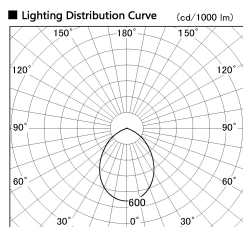

Item no. DD138-2560MB9030L

Series Name: Cledy spark (Shallow cone)
(DD138L)

Installation	Recessed mount	
Type	High-efficiency	Fixed
	downlight Φ 150	
Fixture wattage	23W	
Beam angle	83deg	
Color Temp.	3000K	
CRI	Ra>90	
Luminous	2898 lm	
Body	Die-cast aluminum alloy	
Body finish	N/A	
Trim finish	Black	
Reflector finish	Mirror	
IP Rate	IP20	
Light source	COB module	
Input Voltage	AC220~240V	
Dimming Type	Non-Dimmable	
Certificate	CE,CCC	
Cut Hole	150	

Height (Weight)	
48.5W	125 (1.4kg)
41.0W	106 (1.2kg)
28.0W	106 (1.2kg)
23.0W	76 (0.9kg)
20.0W	76 (0.9kg)