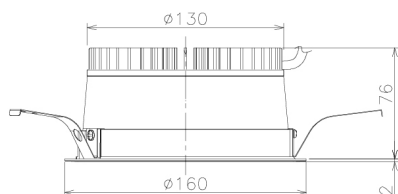

Item no. DD138-2560MB9030L

Series Name: Cledy spark (Shallow cone)
(DD138L)

Installation	Recessed mount	
Type	High-efficiency	Fixed
	downlight Φ 150	
Fixture wattage	23W	
Beam angle	83deg	
Color Temp.	3000K	
CRI	Ra>90	
Luminous	2898 lm	
Body	Die-cast aluminum alloy	
Body finish	N/A	
Trim finish	Black	
Reflector finish	Mirror	
IP Rate	IP20	
Light source	COB module	
Input Voltage	AC220~240V	
Dimming Type	Non-Dimmable	
Certificate	CE,CCC	
Cut Hole	150	

Height (Weight)	
48.5W	125 (1.4kg)
41.0W	106 (1.2kg)
28.0W	106 (1.2kg)
23.0W	76 (0.9kg)
20.0W	76 (0.9kg)