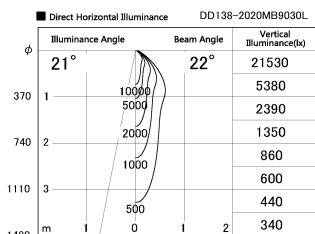

Item no. DD138-2020MB9030L

Series Name: Cledy spark (Shallow cone)
(DD138L)

Installation	Recessed mount	
Type	High-efficiency	Fixed
	downlight Φ150	
Fixture wattage	20W	
Beam angle	22deg	
Color Temp.	3000K	
CRI	Ra>90	
Luminous	2215 lm	
Body	Die-cast aluminum alloy	
Body finish	N/A	
Trim finish	Black	
Reflector finish	Mirror	
IP Rate	IP20	
Light source	COB module	
Input Voltage	AC220~240V	
Dimming Type	Non-Dimmable	
Certificate	CE,CCC	
Cut Hole	150	

Height (Weight)	
48.5W	125 (1.4kg)
41.0W	106 (1.2kg)
28.0W	106 (1.2kg)
23.0W	76 (0.9kg)
20.0W	76 (0.9kg)