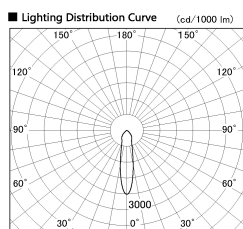

Item no. DD138-2020MB9030L

Series Name: Cledy spark (Shallow cone)
(DD138L)

Installation	Recessed mount	
Type	High-efficiency	Fixed
	downlight Φ150	
Fixture wattage	20W	
Beam angle	22deg	
Color Temp.	3000K	
CRI	Ra>90	
Luminous	2215 lm	
Body	Die-cast aluminum alloy	
Body finish	N/A	
Trim finish	Black	
Reflector finish	Mirror	
IP Rate	IP20	
Light source	COB module	
Input Voltage	AC220~240V	
Dimming Type	Non-Dimmable	
Certificate	CE,CCC	
Cut Hole	150	

Height (Weight)	
48.5W	125 (1.4kg)
41.0W	106 (1.2kg)
28.0W	106 (1.2kg)
23.0W	76 (0.9kg)
20.0W	76 (0.9kg)