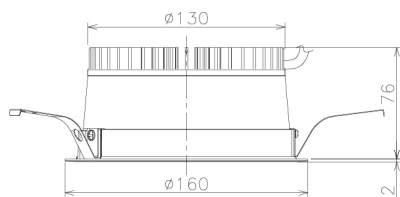

Item no. DD138-2020MB9030L

Series Name: Cledy spark (Shallow cone)
(DD138L)

Installation	Recessed mount	
Type	High-efficiency	Fixed
	downlight Φ150	
Fixture wattage	20W	
Beam angle	22deg	
Color Temp.	3000K	
CRI	Ra>90	
Luminous	2215 lm	
Body	Die-cast aluminum alloy	
Body finish	N/A	
Trim finish	Black	
Reflector finish	Mirror	
IP Rate	IP20	
Light source	COB module	
Input Voltage	AC220~240V	
Dimming Type	Non-Dimmable	
Certificate	CE,CCC	
Cut Hole	150	

Height (Weight)	
48.5W	125 (1.4kg)
41.0W	106 (1.2kg)
28.0W	106 (1.2kg)
23.0W	76 (0.9kg)
20.0W	76 (0.9kg)