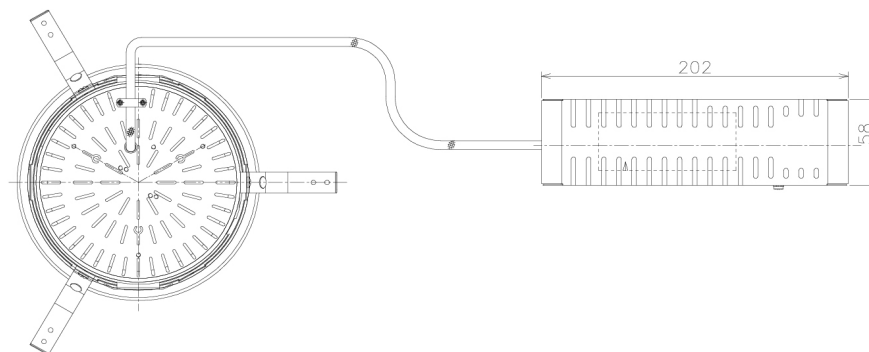

Item no. DD138-2020MB9030L

Series Name: Cledy spark (Shallow cone)
(DD138L)

Installation	Recessed mount	
Type	High-efficiency	Fixed
	downlight Φ150	
Fixture wattage	20W	
Beam angle	22deg	
Color Temp.	3000K	
CRI	Ra>90	
Luminous	2215 lm	
Body	Die-cast aluminum alloy	
Body finish	N/A	
Trim finish	Black	
Reflector finish	Mirror	
IP Rate	IP20	
Light source	COB module	
Input Voltage	AC220~240V	
Dimming Type	Non-Dimmable	
Certificate	CE,CCC	
Cut Hole	150	

Height (Weight)	
48.5W	125 (1.4kg)
41.0W	106 (1.2kg)
28.0W	106 (1.2kg)
23.0W	76 (0.9kg)
20.0W	76 (0.9kg)