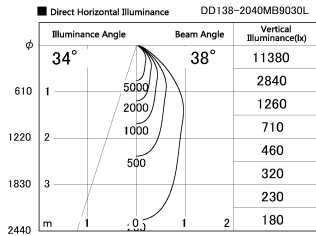

Item no. DD138-2040MB9030L

Series Name: Cledy spark (Shallow cone)
(DD138L)

Installation	Recessed mount	
Type	High-efficiency	Fixed
	downlight Φ 150	
Fixture wattage	20W	
Beam angle	38deg	
Color Temp.	3000K	
CRI	Ra>90	
Luminous	2121 lm	
Body	Die-cast aluminum alloy	
Body finish	N/A	
Trim finish	Black	
Reflector finish	Mirror	
IP Rate	IP20	
Light source	COB module	
Input Voltage	AC220~240V	
Dimming Type	Non-Dimmable	
Certificate	CE,CCC	
Cut Hole	150	

Height (Weight)	
48.5W	125 (1.4kg)
41.0W	106 (1.2kg)
28.0W	106 (1.2kg)
23.0W	76 (0.9kg)
20.0W	76 (0.9kg)