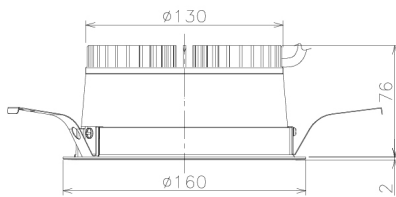

Item no. DD138-2040MB9030L

Series Name: Cledy spark (Shallow cone)
(DD138L)

Installation	Recessed mount	
Type	High-efficiency	Fixed
	downlight Φ 150	
Fixture wattage	20W	
Beam angle	38deg	
Color Temp.	3000K	
CRI	Ra>90	
Luminous	2121 lm	
Body	Die-cast aluminum alloy	
Body finish	N/A	
Trim finish	Black	
Reflector finish	Mirror	
IP Rate	IP20	
Light source	COB module	
Input Voltage	AC220~240V	
Dimming Type	Non-Dimmable	
Certificate	CE,CCC	
Cut Hole	150	

Height (Weight)	
48.5W	125 (1.4kg)
41.0W	106 (1.2kg)
28.0W	106 (1.2kg)
23.0W	76 (0.9kg)
20.0W	76 (0.9kg)