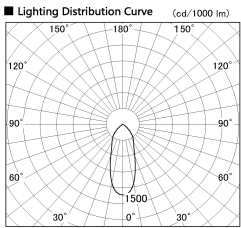

Item no. DD138-2040MB9030L

Series Name: Cledy spark (Shallow cone)
(DD138L)

Installation	Recessed mount	
Type	High-efficiency	Fixed
	downlight Φ 150	
Fixture wattage	20W	
Beam angle	38deg	
Color Temp.	3000K	
CRI	Ra>90	
Luminous	2121 lm	
Body	Die-cast aluminum alloy	
Body finish	N/A	
Trim finish	Black	
Reflector finish	Mirror	
IP Rate	IP20	
Light source	COB module	
Input Voltage	AC220~240V	
Dimming Type	Non-Dimmable	
Certificate	CE,CCC	
Cut Hole	150	

Height (Weight)	
48.5W	125 (1.4kg)
41.0W	106 (1.2kg)
28.0W	106 (1.2kg)
23.0W	76 (0.9kg)
20.0W	76 (0.9kg)