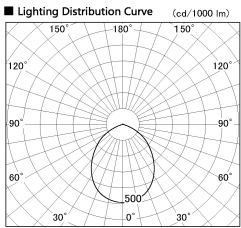

Item no. DD138-2060MB9030L

Series Name: Cledy spark (Shallow cone)  
(DD138L)

Installation	Recessed mount	
Type	High-efficiency downlight $\Phi$ 150	Fixed
Fixture wattage	20W	
Beam angle	89deg	
Color Temp.	3000K	
CRI	Ra>90	
Luminous	2262 lm	
Body	Die-cast aluminum alloy	
Body finish	N/A	
Trim finish	Black	
Reflector finish	Mirror	
IP Rate	IP20	
Light source	COB module	
Input Voltage	AC220~240V	
Dimming Type	Non-Dimmable	
Certificate	CE,CCC	
Cut Hole	150	

Height (Weight)	
48.5W	125 (1.4kg)
41.0W	106 (1.2kg)
28.0W	106 (1.2kg)
23.0W	76 (0.9kg)
20.0W	76 (0.9kg)