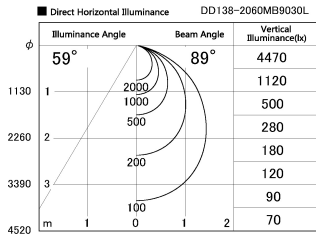

Item no. DD138-2060MB9030L

Series Name: Cledy spark (Shallow cone)  
(DD138L)

Installation	Recessed mount	
Type	High-efficiency downlight $\Phi$ 150	Fixed
Fixture wattage	20W	
Beam angle	89deg	
Color Temp.	3000K	
CRI	Ra>90	
Luminous	2262 lm	
Body	Die-cast aluminum alloy	
Body finish	N/A	
Trim finish	Black	
Reflector finish	Mirror	
IP Rate	IP20	
Light source	COB module	
Input Voltage	AC220~240V	
Dimming Type	Non-Dimmable	
Certificate	CE,CCC	
Cut Hole	150	

Height (Weight)	
48.5W	125 (1.4kg)
41.0W	106 (1.2kg)
28.0W	106 (1.2kg)
23.0W	76 (0.9kg)
20.0W	76 (0.9kg)