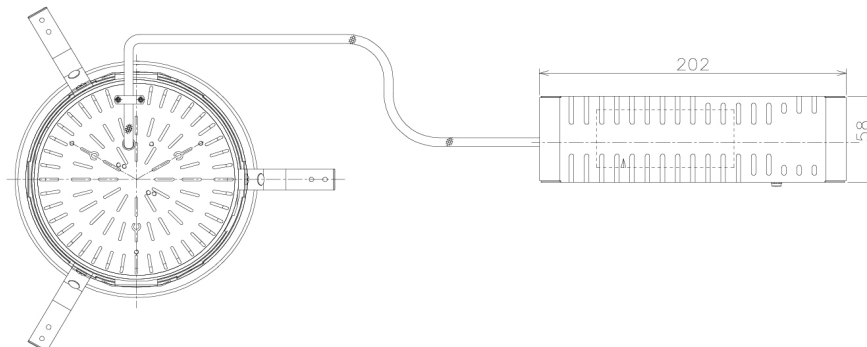

Item no. DD138-2060MB9030L

Series Name: Cledy spark (Shallow cone)  
(DD138L)

Installation	Recessed mount	
Type	High-efficiency downlight $\Phi$ 150	Fixed
Fixture wattage	20W	
Beam angle	89deg	
Color Temp.	3000K	
CRI	Ra>90	
Luminous	2262 lm	
Body	Die-cast aluminum alloy	
Body finish	N/A	
Trim finish	Black	
Reflector finish	Mirror	
IP Rate	IP20	
Light source	COB module	
Input Voltage	AC220~240V	
Dimming Type	Non-Dimmable	
Certificate	CE,CCC	
Cut Hole	150	

Height (Weight)	
48.5W	125 (1.4kg)
41.0W	106 (1.2kg)
28.0W	106 (1.2kg)
23.0W	76 (0.9kg)
20.0W	76 (0.9kg)