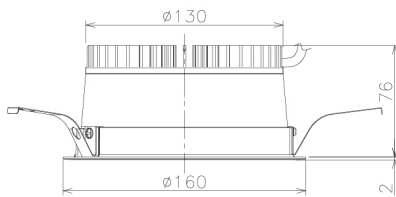

Item no. DD138-2060MB9030L

Series Name: Cledy spark (Shallow cone)  
(DD138L)

Installation	Recessed mount	
Type	High-efficiency downlight $\Phi$ 150	Fixed
Fixture wattage	20W	
Beam angle	89deg	
Color Temp.	3000K	
CRI	Ra>90	
Luminous	2262 lm	
Body	Die-cast aluminum alloy	
Body finish	N/A	
Trim finish	Black	
Reflector finish	Mirror	
IP Rate	IP20	
Light source	COB module	
Input Voltage	AC220~240V	
Dimming Type	Non-Dimmable	
Certificate	CE,CCC	
Cut Hole	150	

Height (Weight)	
48.5W	125 (1.4kg)
41.0W	106 (1.2kg)
28.0W	106 (1.2kg)
23.0W	76 (0.9kg)
20.0W	76 (0.9kg)