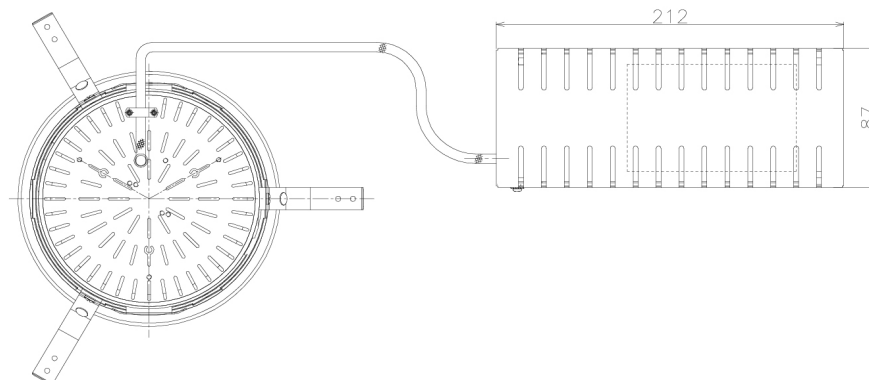

Item no. DD138-5040MB9035L

Series Name: Cledy spark (Shallow cone)
(DD138L)

Installation	Recessed mount	
Type	High-efficiency	Fixed
	downlight Φ150	
Fixture wattage	48.5W	
Beam angle	46deg	
Color Temp.	3500K	
CRI	Ra>90	
Luminous	6441 lm	
Body	Die-cast aluminum alloy	
Body finish	N/A	
Trim finish	Black	
Reflector finish	Mirror	
IP Rate	IP20	
Light source	COB module	
Input Voltage	AC220~240V	
Dimming Type	Non-Dimmable	
Certificate	CE,CCC	
Cut Hole	150	

Height (Weight)	
48.5W	125 (1.4kg)
41.0W	106 (1.2kg)
28.0W	106 (1.2kg)
23.0W	76 (0.9kg)
20.0W	76 (0.9kg)