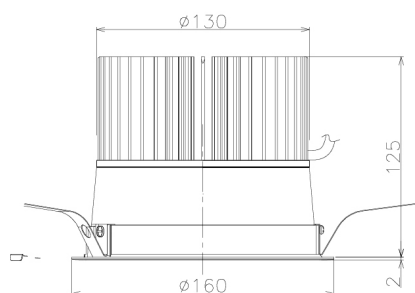

Item no. DD138-5040MB9035L

Series Name: Cledy spark (Shallow cone)
(DD138L)

Installation	Recessed mount	
Type	High-efficiency	Fixed
	downlight Φ150	
Fixture wattage	48.5W	
Beam angle	46deg	
Color Temp.	3500K	
CRI	Ra>90	
Luminous	6441 lm	
Body	Die-cast aluminum alloy	
Body finish	N/A	
Trim finish	Black	
Reflector finish	Mirror	
IP Rate	IP20	
Light source	COB module	
Input Voltage	AC220~240V	
Dimming Type	Non-Dimmable	
Certificate	CE,CCC	
Cut Hole	150	

Height (Weight)	
48.5W	125 (1.4kg)
41.0W	106 (1.2kg)
28.0W	106 (1.2kg)
23.0W	76 (0.9kg)
20.0W	76 (0.9kg)