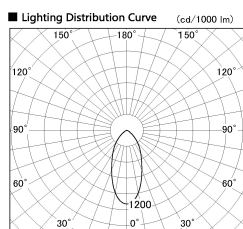

Item no. DD138-5040MB9035L

Series Name: Cledy spark (Shallow cone)
(DD138L)

Installation	Recessed mount	
Type	High-efficiency	Fixed
	downlight Φ150	
Fixture wattage	48.5W	
Beam angle	46deg	
Color Temp.	3500K	
CRI	Ra>90	
Luminous	6441 lm	
Body	Die-cast aluminum alloy	
Body finish	N/A	
Trim finish	Black	
Reflector finish	Mirror	
IP Rate	IP20	
Light source	COB module	
Input Voltage	AC220~240V	
Dimming Type	Non-Dimmable	
Certificate	CE,CCC	
Cut Hole	150	

Height (Weight)	
48.5W	125 (1.4kg)
41.0W	106 (1.2kg)
28.0W	106 (1.2kg)
23.0W	76 (0.9kg)
20.0W	76 (0.9kg)