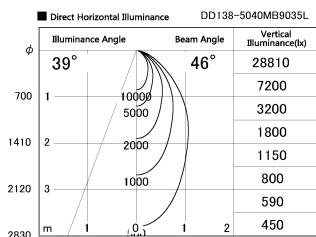

Item no. DD138-5040MB9035L

Series Name: Cledy spark (Shallow cone)
(DD138L)

Installation	Recessed mount	
Type	High-efficiency	Fixed
	downlight Φ150	
Fixture wattage	48.5W	
Beam angle	46deg	
Color Temp.	3500K	
CRI	Ra>90	
Luminous	6441 lm	
Body	Die-cast aluminum alloy	
Body finish	N/A	
Trim finish	Black	
Reflector finish	Mirror	
IP Rate	IP20	
Light source	COB module	
Input Voltage	AC220~240V	
Dimming Type	Non-Dimmable	
Certificate	CE,CCC	
Cut Hole	150	

Height (Weight)	
48.5W	125 (1.4kg)
41.0W	106 (1.2kg)
28.0W	106 (1.2kg)
23.0W	76 (0.9kg)
20.0W	76 (0.9kg)