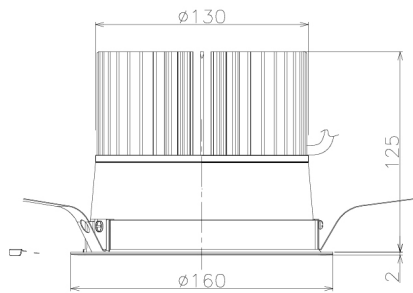

Item no. DD138-5060MB9035L

Series Name: Cledy spark (Shallow cone)
(DD138L)

Installation	Recessed mount	
Type	High-efficiency downlight $\Phi 150$	Fixed
Fixture wattage	48.5W	
Beam angle	76deg	
Color Temp.	3500K	
CRI	Ra>90	
Luminous	6910 lm	
Body	Die-cast aluminum alloy	
Body finish	N/A	
Trim finish	Black	
Reflector finish	Mirror	
IP Rate	IP20	
Light source	COB module	
Input Voltage	AC220~240V	
Dimming Type	Non-Dimmable	
Certificate	CE,CCC	
Cut Hole	150	

Height (Weight)	
48.5W	125 (1.4kg)
41.0W	106 (1.2kg)
28.0W	106 (1.2kg)
23.0W	76 (0.9kg)
20.0W	76 (0.9kg)