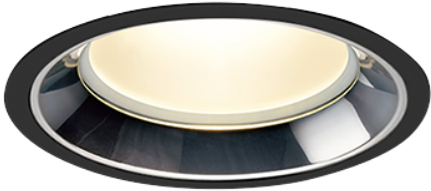

Item no. DD138-5060MB9035L

Series Name: Cledy spark (Shallow cone)
(DD138L)

Installation	Recessed mount	
Type	High-efficiency downlight $\Phi 150$	Fixed
Fixture wattage	48.5W	
Beam angle	76deg	
Color Temp.	3500K	
CRI	Ra>90	
Luminous	6910 lm	
Body	Die-cast aluminum alloy	
Body finish	N/A	
Trim finish	Black	
Reflector finish	Mirror	
IP Rate	IP20	
Light source	COB module	
Input Voltage	AC220~240V	
Dimming Type	Non-Dimmable	
Certificate	CE,CCC	
Cut Hole	150	