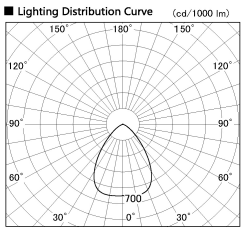

Item no. DD138-5060MB9035L

Series Name: Cledy spark (Shallow cone)
(DD138L)

Installation	Recessed mount	
Type	High-efficiency downlight $\Phi 150$	Fixed
Fixture wattage	48.5W	
Beam angle	76deg	
Color Temp.	3500K	
CRI	Ra>90	
Luminous	6910 lm	
Body	Die-cast aluminum alloy	
Body finish	N/A	
Trim finish	Black	
Reflector finish	Mirror	
IP Rate	IP20	
Light source	COB module	
Input Voltage	AC220~240V	
Dimming Type	Non-Dimmable	
Certificate	CE,CCC	
Cut Hole	150	

Height (Weight)	
48.5W	125 (1.4kg)
41.0W	106 (1.2kg)
28.0W	106 (1.2kg)
23.0W	76 (0.9kg)
20.0W	76 (0.9kg)