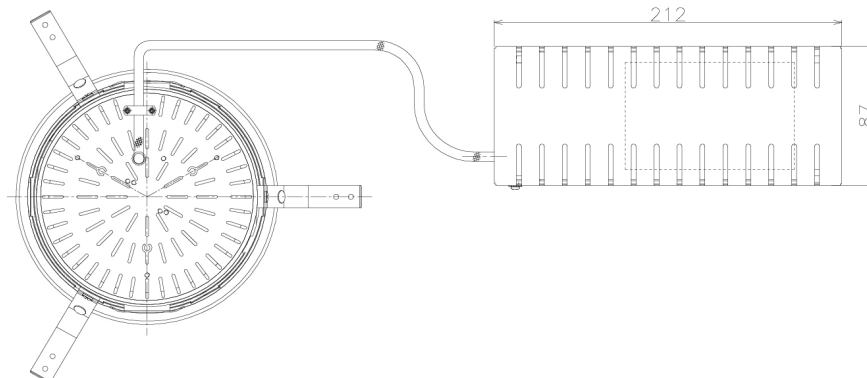

Item no. DD138-5060MB9035L

Series Name: Cledy spark (Shallow cone)
(DD138L)

Installation	Recessed mount	
Type	High-efficiency downlight $\Phi 150$	Fixed
Fixture wattage	48.5W	
Beam angle	76deg	
Color Temp.	3500K	
CRI	Ra>90	
Luminous	6910 lm	
Body	Die-cast aluminum alloy	
Body finish	N/A	
Trim finish	Black	
Reflector finish	Mirror	
IP Rate	IP20	
Light source	COB module	
Input Voltage	AC220~240V	
Dimming Type	Non-Dimmable	
Certificate	CE,CCC	
Cut Hole	150	

Height (Weight)	
48.5W	125 (1.4kg)
41.0W	106 (1.2kg)
28.0W	106 (1.2kg)
23.0W	76 (0.9kg)
20.0W	76 (0.9kg)