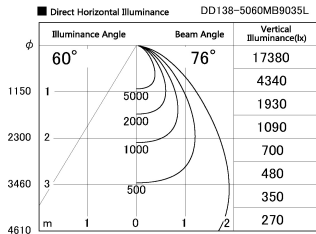

Item no. DD138-5060MB9035L

Series Name: Cledy spark (Shallow cone)
(DD138L)

Installation	Recessed mount	
Type	High-efficiency downlight $\Phi 150$	Fixed
Fixture wattage	48.5W	
Beam angle	76deg	
Color Temp.	3500K	
CRI	Ra>90	
Luminous	6910 lm	
Body	Die-cast aluminum alloy	
Body finish	N/A	
Trim finish	Black	
Reflector finish	Mirror	
IP Rate	IP20	
Light source	COB module	
Input Voltage	AC220~240V	
Dimming Type	Non-Dimmable	
Certificate	CE,CCC	
Cut Hole	150	

Height (Weight)	
48.5W	125 (1.4kg)
41.0W	106 (1.2kg)
28.0W	106 (1.2kg)
23.0W	76 (0.9kg)
20.0W	76 (0.9kg)