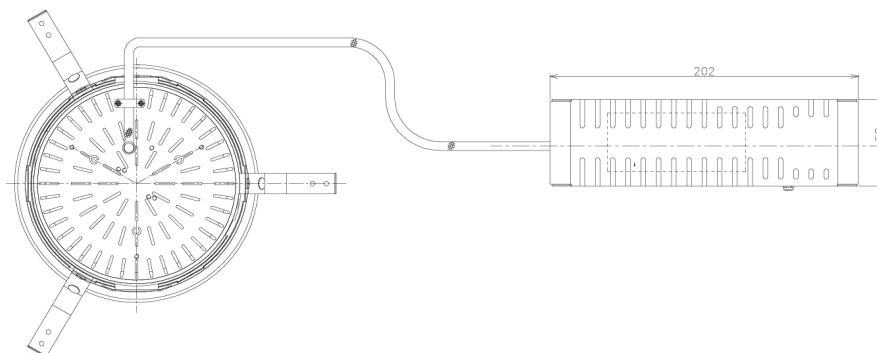

Item no. DD138-4520MB9035L

Series Name: Cledy spark (Shallow cone)  
(DD138L)

Installation	Recessed mount	
Type	High-efficiency downlight Φ150	Fixed
Fixture wattage	41W	
Beam angle	18deg	
Color Temp.	3500K	
CRI	Ra>90	
Luminous	5255 lm	
Body	Die-cast aluminum alloy	
Body finish	N/A	
Trim finish	Black	
Reflector finish	Mirror	
IP Rate	IP20	
Light source	COB module	
Input Voltage	AC220~240V	
Dimming Type	Non-Dimmable	
Certificate	CE,CCC	
Cut Hole	150	

Height (Weight)	
48.5W	125 (1.4kg)
41.0W	106 (1.2kg)
28.0W	106 (1.2kg)
23.0W	76 (0.9kg)
20.0W	76 (0.9kg)