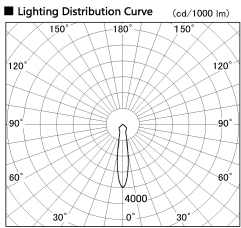

Item no. DD138-4520MB9035L

Series Name: Cledy spark (Shallow cone)  
(DD138L)

Installation	Recessed mount	
Type	High-efficiency downlight Φ150	Fixed
Fixture wattage	41W	
Beam angle	18deg	
Color Temp.	3500K	
CRI	Ra>90	
Luminous	5255 lm	
Body	Die-cast aluminum alloy	
Body finish	N/A	
Trim finish	Black	
Reflector finish	Mirror	
IP Rate	IP20	
Light source	COB module	
Input Voltage	AC220~240V	
Dimming Type	Non-Dimmable	
Certificate	CE,CCC	
Cut Hole	150	

Height (Weight)	
48.5W	125 (1.4kg)
41.0W	106 (1.2kg)
28.0W	106 (1.2kg)
23.0W	76 (0.9kg)
20.0W	76 (0.9kg)