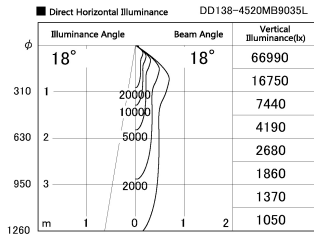

Item no. DD138-4520MB9035L

Series Name: Cledy spark (Shallow cone)  
(DD138L)

Installation	Recessed mount	
Type	High-efficiency downlight Φ150	Fixed
Fixture wattage	41W	
Beam angle	18deg	
Color Temp.	3500K	
CRI	Ra>90	
Luminous	5255 lm	
Body	Die-cast aluminum alloy	
Body finish	N/A	
Trim finish	Black	
Reflector finish	Mirror	
IP Rate	IP20	
Light source	COB module	
Input Voltage	AC220~240V	
Dimming Type	Non-Dimmable	
Certificate	CE,CCC	
Cut Hole	150	

Height (Weight)	
48.5W	125 (1.4kg)
41.0W	106 (1.2kg)
28.0W	106 (1.2kg)
23.0W	76 (0.9kg)
20.0W	76 (0.9kg)