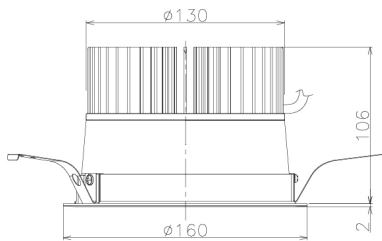

Item no. DD138-4520MB9035L

Series Name: Cledy spark (Shallow cone)  
(DD138L)

Installation	Recessed mount	
Type	High-efficiency downlight Φ150	Fixed
Fixture wattage	41W	
Beam angle	18deg	
Color Temp.	3500K	
CRI	Ra>90	
Luminous	5255 lm	
Body	Die-cast aluminum alloy	
Body finish	N/A	
Trim finish	Black	
Reflector finish	Mirror	
IP Rate	IP20	
Light source	COB module	
Input Voltage	AC220~240V	
Dimming Type	Non-Dimmable	
Certificate	CE,CCC	
Cut Hole	150	

Height (Weight)	
48.5W	125 (1.4kg)
41.0W	106 (1.2kg)
28.0W	106 (1.2kg)
23.0W	76 (0.9kg)
20.0W	76 (0.9kg)