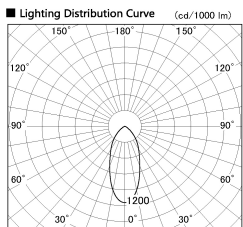

Item no. DD138-4540MB9035L

Series Name: Cledy spark (Shallow cone)  
(DD138L)

Installation	Recessed mount	
Type	High-efficiency	Fixed
	downlight $\Phi$ 150	
Fixture wattage	41W	
Beam angle	44deg	
Color Temp.	3500K	
CRI	Ra>90	
Luminous	4853 lm	
Body	Die-cast aluminum alloy	
Body finish	N/A	
Trim finish	Black	
Reflector finish	Mirror	
IP Rate	IP20	
Light source	COB module	
Input Voltage	AC220~240V	
Dimming Type	Non-Dimmable	
Certificate	CE,CCC	
Cut Hole	150	

Height (Weight)	
48.5W	125 (1.4kg)
41.0W	106 (1.2kg)
28.0W	106 (1.2kg)
23.0W	76 (0.9kg)
20.0W	76 (0.9kg)