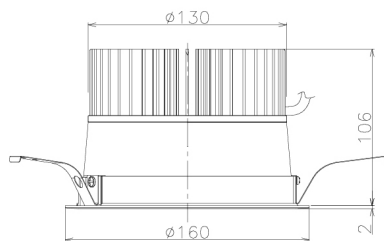

Item no. DD138-4540MB9035L

Series Name: Cledy spark (Shallow cone)  
(DD138L)

Installation	Recessed mount	
Type	High-efficiency	Fixed
	downlight $\Phi$ 150	
Fixture wattage	41W	
Beam angle	44deg	
Color Temp.	3500K	
CRI	Ra>90	
Luminous	4853 lm	
Body	Die-cast aluminum alloy	
Body finish	N/A	
Trim finish	Black	
Reflector finish	Mirror	
IP Rate	IP20	
Light source	COB module	
Input Voltage	AC220~240V	
Dimming Type	Non-Dimmable	
Certificate	CE,CCC	
Cut Hole	150	

Height (Weight)	
48.5W	125 (1.4kg)
41.0W	106 (1.2kg)
28.0W	106 (1.2kg)
23.0W	76 (0.9kg)
20.0W	76 (0.9kg)