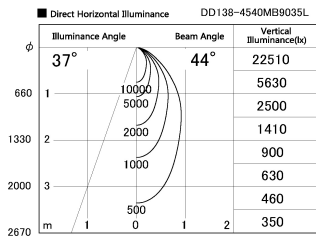

Item no. DD138-4540MB9035L

Series Name: Cledy spark (Shallow cone)  
(DD138L)

Installation	Recessed mount	
Type	High-efficiency	Fixed
	downlight $\Phi$ 150	
Fixture wattage	41W	
Beam angle	44deg	
Color Temp.	3500K	
CRI	Ra>90	
Luminous	4853 lm	
Body	Die-cast aluminum alloy	
Body finish	N/A	
Trim finish	Black	
Reflector finish	Mirror	
IP Rate	IP20	
Light source	COB module	
Input Voltage	AC220~240V	
Dimming Type	Non-Dimmable	
Certificate	CE,CCC	
Cut Hole	150	

Height (Weight)	
48.5W	125 (1.4kg)
41.0W	106 (1.2kg)
28.0W	106 (1.2kg)
23.0W	76 (0.9kg)
20.0W	76 (0.9kg)