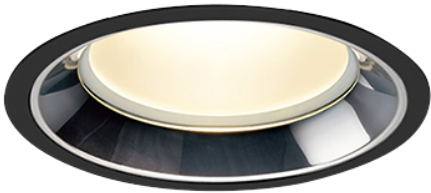

Item no. DD138-4540MB9035L

Series Name: Cledy spark (Shallow cone)  
(DD138L)

Installation	Recessed mount	
Type	High-efficiency	Fixed
	downlight $\Phi$ 150	
Fixture wattage	41W	
Beam angle	44deg	
Color Temp.	3500K	
CRI	Ra>90	
Luminous	4853 lm	
Body	Die-cast aluminum alloy	
Body finish	N/A	
Trim finish	Black	
Reflector finish	Mirror	
IP Rate	IP20	
Light source	COB module	
Input Voltage	AC220~240V	
Dimming Type	Non-Dimmable	
Certificate	CE,CCC	
Cut Hole	150	