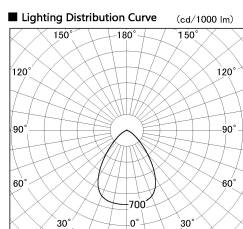

Item no. DD138-4560MB9035L

Series Name: Cledy spark (Shallow cone)
(DD138L)

Installation	Recessed mount	
Type	High-efficiency downlight $\Phi 150$	Fixed
Fixture wattage	41W	
Beam angle	74deg	
Color Temp.	3500K	
CRI	Ra>90	
Luminous	5146 lm	
Body	Die-cast aluminum alloy	
Body finish	N/A	
Trim finish	Black	
Reflector finish	Mirror	
IP Rate	IP20	
Light source	COB module	
Input Voltage	AC220~240V	
Dimming Type	Non-Dimmable	
Certificate	CE,CCC	
Cut Hole	150	

Height (Weight)	
48.5W	125 (1.4kg)
41.0W	106 (1.2kg)
28.0W	106 (1.2kg)
23.0W	76 (0.9kg)
20.0W	76 (0.9kg)