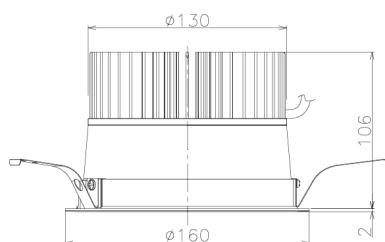

Item no. DD138-4560MB9035L

Series Name: Cledy spark (Shallow cone)
(DD138L)

Installation	Recessed mount	
Type	High-efficiency downlight $\Phi 150$	Fixed
Fixture wattage	41W	
Beam angle	74deg	
Color Temp.	3500K	
CRI	Ra>90	
Luminous	5146 lm	
Body	Die-cast aluminum alloy	
Body finish	N/A	
Trim finish	Black	
Reflector finish	Mirror	
IP Rate	IP20	
Light source	COB module	
Input Voltage	AC220~240V	
Dimming Type	Non-Dimmable	
Certificate	CE,CCC	
Cut Hole	150	

Height (Weight)	
48.5W	125 (1.4kg)
41.0W	106 (1.2kg)
28.0W	106 (1.2kg)
23.0W	76 (0.9kg)
20.0W	76 (0.9kg)