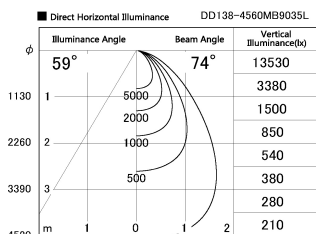

Item no. DD138-4560MB9035L

Series Name: Cledy spark (Shallow cone)
(DD138L)

Installation	Recessed mount	
Type	High-efficiency downlight $\Phi 150$	Fixed
Fixture wattage	41W	
Beam angle	74deg	
Color Temp.	3500K	
CRI	Ra>90	
Luminous	5146 lm	
Body	Die-cast aluminum alloy	
Body finish	N/A	
Trim finish	Black	
Reflector finish	Mirror	
IP Rate	IP20	
Light source	COB module	
Input Voltage	AC220~240V	
Dimming Type	Non-Dimmable	
Certificate	CE,CCC	
Cut Hole	150	

Height (Weight)	
48.5W	125 (1.4kg)
41.0W	106 (1.2kg)
28.0W	106 (1.2kg)
23.0W	76 (0.9kg)
20.0W	76 (0.9kg)