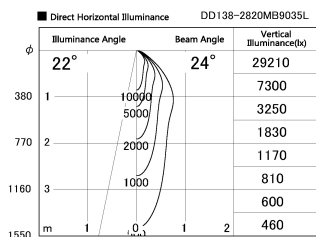

Item no. DD138-2820MB9035L

Series Name: Cledy spark (Shallow cone)
(DD138L)

| | | |
|------------------|-----------------------------------|-------|
| Installation | Recessed mount | |
| Type | High-efficiency downlight Φ150 | Fixed |
| Fixture wattage | 28W | |
| Beam angle | 24deg | |
| Color Temp. | 3500K | |
| CRI | Ra>90 | |
| Luminous | 3380 lm | |
| Body | Die-cast aluminum alloy | |
| Body finish | N/A | |
| Trim finish | Black | |
| Reflector finish | Mirror | |
| IP Rate | IP20 | |
| Light source | COB module | |
| Input Voltage | AC220~240V | |
| Dimming Type | Non-Dimmable | |
| Certificate | CE,CCC | |
| Cut Hole | 150 | |

| Height (Weight) | |
|-----------------|-------------|
| 48.5W | 125 (1.4kg) |
| 41.0W | 106 (1.2kg) |
| 28.0W | 106 (1.2kg) |
| 23.0W | 76 (0.9kg) |
| 20.0W | 76 (0.9kg) |