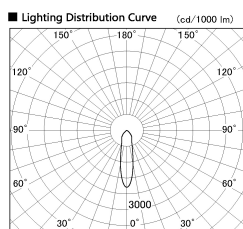

Item no. DD138-2820MB9035L

Series Name: Cledy spark (Shallow cone)
(DD138L)

| | | |
|------------------|-----------------------------------|-------|
| Installation | Recessed mount | |
| Type | High-efficiency downlight Φ150 | Fixed |
| Fixture wattage | 28W | |
| Beam angle | 24deg | |
| Color Temp. | 3500K | |
| CRI | Ra>90 | |
| Luminous | 3380 lm | |
| Body | Die-cast aluminum alloy | |
| Body finish | N/A | |
| Trim finish | Black | |
| Reflector finish | Mirror | |
| IP Rate | IP20 | |
| Light source | COB module | |
| Input Voltage | AC220~240V | |
| Dimming Type | Non-Dimmable | |
| Certificate | CE,CCC | |
| Cut Hole | 150 | |

| Height (Weight) | |
|-----------------|-------------|
| 48.5W | 125 (1.4kg) |
| 41.0W | 106 (1.2kg) |
| 28.0W | 106 (1.2kg) |
| 23.0W | 76 (0.9kg) |
| 20.0W | 76 (0.9kg) |