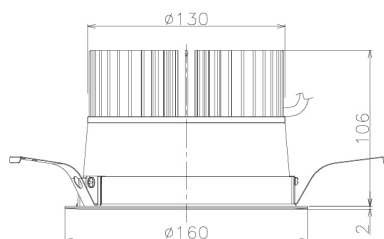

Item no. DD138-2820MB9035L

Series Name: Cledy spark (Shallow cone)
(DD138L)

| | | |
|------------------|-----------------------------------|-------|
| Installation | Recessed mount | |
| Type | High-efficiency downlight Φ150 | Fixed |
| Fixture wattage | 28W | |
| Beam angle | 24deg | |
| Color Temp. | 3500K | |
| CRI | Ra>90 | |
| Luminous | 3380 lm | |
| Body | Die-cast aluminum alloy | |
| Body finish | N/A | |
| Trim finish | Black | |
| Reflector finish | Mirror | |
| IP Rate | IP20 | |
| Light source | COB module | |
| Input Voltage | AC220~240V | |
| Dimming Type | Non-Dimmable | |
| Certificate | CE,CCC | |
| Cut Hole | 150 | |

| Height (Weight) | |
|-----------------|-------------|
| 48.5W | 125 (1.4kg) |
| 41.0W | 106 (1.2kg) |
| 28.0W | 106 (1.2kg) |
| 23.0W | 76 (0.9kg) |
| 20.0W | 76 (0.9kg) |