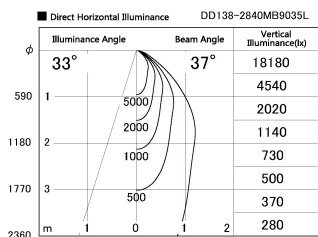

Item no. DD138-2840MB9035L

Series Name: Cledy spark (Shallow cone)
(DD138L)

Installation	Recessed mount	
Type	High-efficiency	Fixed
	downlight Φ 150	
Fixture wattage	28W	
Beam angle	37deg	
Color Temp.	3500K	
CRI	Ra>90	
Luminous	3297 lm	
Body	Die-cast aluminum alloy	
Body finish	N/A	
Trim finish	Black	
Reflector finish	Mirror	
IP Rate	IP20	
Light source	COB module	
Input Voltage	AC220~240V	
Dimming Type	Non-Dimmable	
Certificate	CE,CCC	
Cut Hole	150	

Height (Weight)	
48.5W	125 (1.4kg)
41.0W	106 (1.2kg)
28.0W	106 (1.2kg)
23.0W	76 (0.9kg)
20.0W	76 (0.9kg)