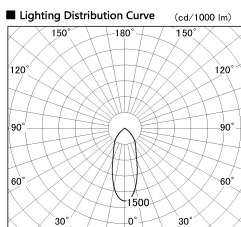

Item no. DD138-2840MB9035L

Series Name: Cledy spark (Shallow cone)
(DD138L)

Installation	Recessed mount	
Type	High-efficiency	Fixed
	downlight Φ 150	
Fixture wattage	28W	
Beam angle	37deg	
Color Temp.	3500K	
CRI	Ra>90	
Luminous	3297 lm	
Body	Die-cast aluminum alloy	
Body finish	N/A	
Trim finish	Black	
Reflector finish	Mirror	
IP Rate	IP20	
Light source	COB module	
Input Voltage	AC220~240V	
Dimming Type	Non-Dimmable	
Certificate	CE,CCC	
Cut Hole	150	

Height (Weight)	
48.5W	125 (1.4kg)
41.0W	106 (1.2kg)
28.0W	106 (1.2kg)
23.0W	76 (0.9kg)
20.0W	76 (0.9kg)