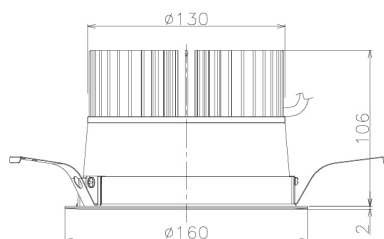

Item no. DD138-2840MB9035L

Series Name: Cledy spark (Shallow cone)
(DD138L)

Installation	Recessed mount	
Type	High-efficiency	Fixed
	downlight Φ 150	
Fixture wattage	28W	
Beam angle	37deg	
Color Temp.	3500K	
CRI	Ra>90	
Luminous	3297 lm	
Body	Die-cast aluminum alloy	
Body finish	N/A	
Trim finish	Black	
Reflector finish	Mirror	
IP Rate	IP20	
Light source	COB module	
Input Voltage	AC220~240V	
Dimming Type	Non-Dimmable	
Certificate	CE,CCC	
Cut Hole	150	

Height (Weight)	
48.5W	125 (1.4kg)
41.0W	106 (1.2kg)
28.0W	106 (1.2kg)
23.0W	76 (0.9kg)
20.0W	76 (0.9kg)