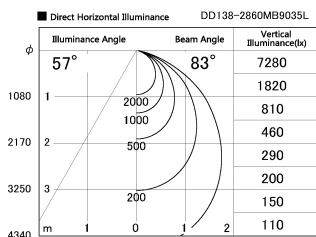

Item no. DD138-2860MB9035L

Series Name: Cledy spark (Shallow cone)  
(DD138L)

Installation	Recessed mount	
Type	High-efficiency downlight $\Phi$ 150	Fixed
Fixture wattage	28W	
Beam angle	83deg	
Color Temp.	3500K	
CRI	Ra>90	
Luminous	3298 lm	
Body	Die-cast aluminum alloy	
Body finish	N/A	
Trim finish	Black	
Reflector finish	Mirror	
IP Rate	IP20	
Light source	COB module	
Input Voltage	AC220~240V	
Dimming Type	Non-Dimmable	
Certificate	CE,CCC	
Cut Hole	150	

Height (Weight)	
48.5W	125 (1.4kg)
41.0W	106 (1.2kg)
28.0W	106 (1.2kg)
23.0W	76 (0.9kg)
20.0W	76 (0.9kg)