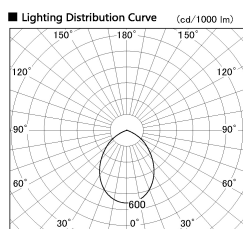

Item no. DD138-2860MB9035L

Series Name: Cledy spark (Shallow cone)  
(DD138L)

Installation	Recessed mount	
Type	High-efficiency downlight $\Phi$ 150	Fixed
Fixture wattage	28W	
Beam angle	83deg	
Color Temp.	3500K	
CRI	Ra>90	
Luminous	3298 lm	
Body	Die-cast aluminum alloy	
Body finish	N/A	
Trim finish	Black	
Reflector finish	Mirror	
IP Rate	IP20	
Light source	COB module	
Input Voltage	AC220~240V	
Dimming Type	Non-Dimmable	
Certificate	CE,CCC	
Cut Hole	150	

Height (Weight)	
48.5W	125 (1.4kg)
41.0W	106 (1.2kg)
28.0W	106 (1.2kg)
23.0W	76 (0.9kg)
20.0W	76 (0.9kg)