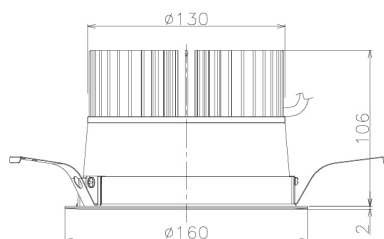

Item no. DD138-2860MB9035L

Series Name: Cledy spark (Shallow cone)  
(DD138L)

Installation	Recessed mount	
Type	High-efficiency downlight $\Phi$ 150	Fixed
Fixture wattage	28W	
Beam angle	83deg	
Color Temp.	3500K	
CRI	Ra>90	
Luminous	3298 lm	
Body	Die-cast aluminum alloy	
Body finish	N/A	
Trim finish	Black	
Reflector finish	Mirror	
IP Rate	IP20	
Light source	COB module	
Input Voltage	AC220~240V	
Dimming Type	Non-Dimmable	
Certificate	CE,CCC	
Cut Hole	150	

Height (Weight)	
48.5W	125 (1.4kg)
41.0W	106 (1.2kg)
28.0W	106 (1.2kg)
23.0W	76 (0.9kg)
20.0W	76 (0.9kg)