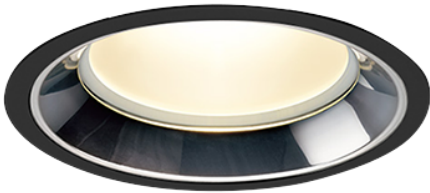

Item no. DD138-2520MB9035L

Series Name: Cledy spark (Shallow cone)
(DD138L)

Installation	Recessed mount	
Type	High-efficiency	Fixed
	downlight Φ 150	
Fixture wattage	23W	
Beam angle	24deg	
Color Temp.	3500K	
CRI	Ra>90	
Luminous	2941 lm	
Body	Die-cast aluminum alloy	
Body finish	N/A	
Trim finish	Black	
Reflector finish	Mirror	
IP Rate	IP20	
Light source	COB module	
Input Voltage	AC220~240V	
Dimming Type	Non-Dimmable	
Certificate	CE,CCC	
Cut Hole	150	