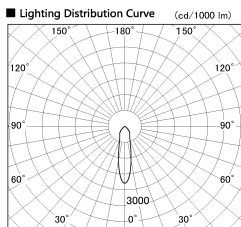

Item no. DD138-2520MB9035L

Series Name: Cledy spark (Shallow cone)
(DD138L)

Installation	Recessed mount	
Type	High-efficiency	Fixed
	downlight Φ 150	
Fixture wattage	23W	
Beam angle	24deg	
Color Temp.	3500K	
CRI	Ra>90	
Luminous	2941 lm	
Body	Die-cast aluminum alloy	
Body finish	N/A	
Trim finish	Black	
Reflector finish	Mirror	
IP Rate	IP20	
Light source	COB module	
Input Voltage	AC220~240V	
Dimming Type	Non-Dimmable	
Certificate	CE,CCC	
Cut Hole	150	

Height (Weight)	
48.5W	125 (1.4kg)
41.0W	106 (1.2kg)
28.0W	106 (1.2kg)
23.0W	76 (0.9kg)
20.0W	76 (0.9kg)