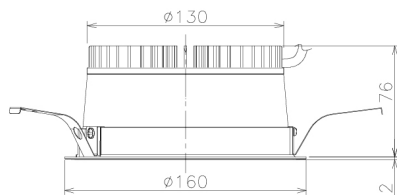

Item no. DD138-2520MB9035L

Series Name: Cledy spark (Shallow cone)
(DD138L)

Installation	Recessed mount	
Type	High-efficiency	Fixed
	downlight Φ 150	
Fixture wattage	23W	
Beam angle	24deg	
Color Temp.	3500K	
CRI	Ra>90	
Luminous	2941 lm	
Body	Die-cast aluminum alloy	
Body finish	N/A	
Trim finish	Black	
Reflector finish	Mirror	
IP Rate	IP20	
Light source	COB module	
Input Voltage	AC220~240V	
Dimming Type	Non-Dimmable	
Certificate	CE,CCC	
Cut Hole	150	

Height (Weight)	
48.5W	125 (1.4kg)
41.0W	106 (1.2kg)
28.0W	106 (1.2kg)
23.0W	76 (0.9kg)
20.0W	76 (0.9kg)