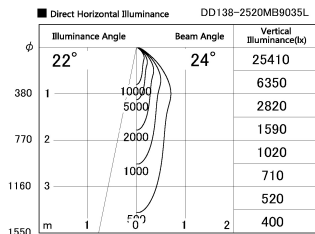

Item no. DD138-2520MB9035L

Series Name: Cledy spark (Shallow cone)
(DD138L)

Installation	Recessed mount	
Type	High-efficiency	Fixed
	downlight Φ 150	
Fixture wattage	23W	
Beam angle	24deg	
Color Temp.	3500K	
CRI	Ra>90	
Luminous	2941 lm	
Body	Die-cast aluminum alloy	
Body finish	N/A	
Trim finish	Black	
Reflector finish	Mirror	
IP Rate	IP20	
Light source	COB module	
Input Voltage	AC220~240V	
Dimming Type	Non-Dimmable	
Certificate	CE,CCC	
Cut Hole	150	

Height (Weight)	
48.5W	125 (1.4kg)
41.0W	106 (1.2kg)
28.0W	106 (1.2kg)
23.0W	76 (0.9kg)
20.0W	76 (0.9kg)