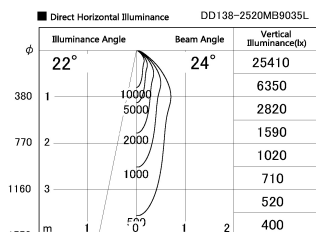

Item no. DD138-2520MB9035L

Series Name: Cledy spark (Shallow cone)  
(DD138L)

Installation	Recessed mount	
Type	High-efficiency	Fixed
	downlight $\Phi$ 150	
Fixture wattage	23W	
Beam angle	24deg	
Color Temp.	3500K	
CRI	Ra>90	
Luminous	2941 lm	
Body	Die-cast aluminum alloy	
Body finish	N/A	
Trim finish	Black	
Reflector finish	Mirror	
IP Rate	IP20	
Light source	COB module	
Input Voltage	AC220~240V	
Dimming Type	Non-Dimmable	
Certificate	CE,CCC	
Cut Hole	150	

Height (Weight)	
48.5W	125 (1.4kg)
41.0W	106 (1.2kg)
28.0W	106 (1.2kg)
23.0W	76 (0.9kg)
20.0W	76 (0.9kg)