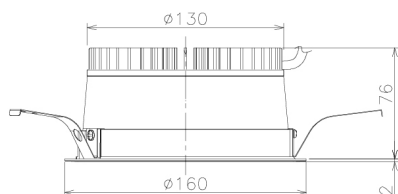

Item no. DD138-2520MB9035L

Series Name: Cledy spark (Shallow cone)  
(DD138L)

Installation	Recessed mount	
Type	High-efficiency	Fixed
	downlight $\Phi$ 150	
Fixture wattage	23W	
Beam angle	24deg	
Color Temp.	3500K	
CRI	Ra>90	
Luminous	2941 lm	
Body	Die-cast aluminum alloy	
Body finish	N/A	
Trim finish	Black	
Reflector finish	Mirror	
IP Rate	IP20	
Light source	COB module	
Input Voltage	AC220~240V	
Dimming Type	Non-Dimmable	
Certificate	CE,CCC	
Cut Hole	150	

Height (Weight)	
48.5W	125 (1.4kg)
41.0W	106 (1.2kg)
28.0W	106 (1.2kg)
23.0W	76 (0.9kg)
20.0W	76 (0.9kg)