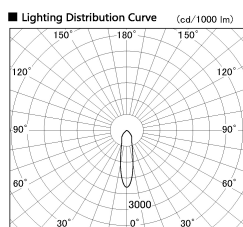

Item no. DD138-2520MB9035L

Series Name: Cledy spark (Shallow cone)  
(DD138L)

Installation	Recessed mount	
Type	High-efficiency	Fixed
	downlight $\Phi$ 150	
Fixture wattage	23W	
Beam angle	24deg	
Color Temp.	3500K	
CRI	Ra>90	
Luminous	2941 lm	
Body	Die-cast aluminum alloy	
Body finish	N/A	
Trim finish	Black	
Reflector finish	Mirror	
IP Rate	IP20	
Light source	COB module	
Input Voltage	AC220~240V	
Dimming Type	Non-Dimmable	
Certificate	CE,CCC	
Cut Hole	150	

Height (Weight)	
48.5W	125 (1.4kg)
41.0W	106 (1.2kg)
28.0W	106 (1.2kg)
23.0W	76 (0.9kg)
20.0W	76 (0.9kg)