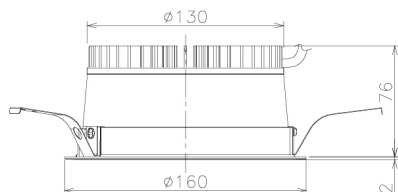

Item no. DD138-2540MB9035L

Series Name: Cledy spark (Shallow cone)
(DD138L)

Installation	Recessed mount	
Type	High-efficiency	Fixed
	downlight Φ150	
Fixture wattage	23W	
Beam angle	37deg	
Color Temp.	3500K	
CRI	Ra>90	
Luminous	2868 lm	
Body	Die-castaluminumalloy	
Body finish	N/A	
Trim finish	Black	
Reflector finish	Mirror	
IP Rate	IP20	
Light source	COB module	
Input Voltage	AC220~240V	
Dimming Type	Non-Dimmable	
Certificate	CE,CCC	
Cut Hole	150	

Height (Weight)	
48.5W	125 (1.4kg)
41.0W	106 (1.2kg)
28.0W	106 (1.2kg)
23.0W	76 (0.9kg)
20.0W	76 (0.9kg)