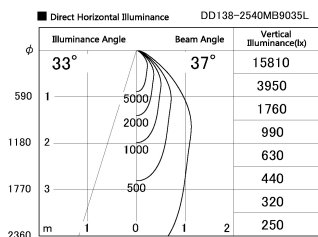

Item no. DD138-2540MB9035L

Series Name: Cledy spark (Shallow cone)
(DD138L)

Installation	Recessed mount	
Type	High-efficiency	Fixed
	downlight Φ150	
Fixture wattage	23W	
Beam angle	37deg	
Color Temp.	3500K	
CRI	Ra>90	
Luminous	2868 lm	
Body	Die-castaluminumalloy	
Body finish	N/A	
Trim finish	Black	
Reflector finish	Mirror	
IP Rate	IP20	
Light source	COB module	
Input Voltage	AC220~240V	
Dimming Type	Non-Dimmable	
Certificate	CE,CCC	
Cut Hole	150	

Height (Weight)	
48.5W	125 (1.4kg)
41.0W	106 (1.2kg)
28.0W	106 (1.2kg)
23.0W	76 (0.9kg)
20.0W	76 (0.9kg)