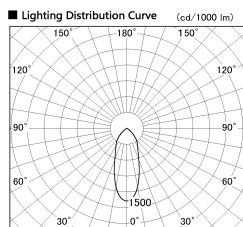

Item no. DD138-2540MB9035L

Series Name: Cledy spark (Shallow cone)
(DD138L)

Installation	Recessed mount	
Type	High-efficiency	Fixed
	downlight Φ150	
Fixture wattage	23W	
Beam angle	37deg	
Color Temp.	3500K	
CRI	Ra>90	
Luminous	2868 lm	
Body	Die-castaluminumalloy	
Body finish	N/A	
Trim finish	Black	
Reflector finish	Mirror	
IP Rate	IP20	
Light source	COB module	
Input Voltage	AC220~240V	
Dimming Type	Non-Dimmable	
Certificate	CE,CCC	
Cut Hole	150	

Height (Weight)	
48.5W	125 (1.4kg)
41.0W	106 (1.2kg)
28.0W	106 (1.2kg)
23.0W	76 (0.9kg)
20.0W	76 (0.9kg)