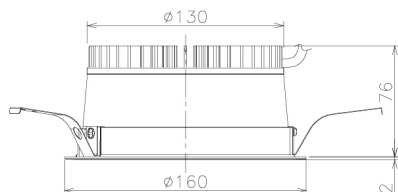

Item no. DD138-2560MB9035L

Series Name: Cledy spark (Shallow cone)
(DD138L)

Installation	Recessed mount	
Type	High-efficiency downlight Φ150	Fixed
Fixture wattage	23W	
Beam angle	83deg	
Color Temp.	3500K	
CRI	Ra>90	
Luminous	2869 lm	
Body	Die-cast aluminum alloy	
Body finish	N/A	
Trim finish	Black	
Reflector finish	Mirror	
IP Rate	IP20	
Light source	COB module	
Input Voltage	AC220~240V	
Dimming Type	Non-Dimmable	
Certificate	CE,CCC	
Cut Hole	150	

Height (Weight)	
48.5W	125 (1.4kg)
41.0W	106 (1.2kg)
28.0W	106 (1.2kg)
23.0W	76 (0.9kg)
20.0W	76 (0.9kg)