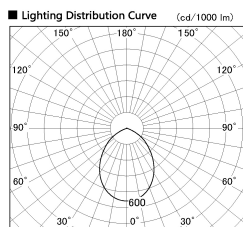

Item no. DD138-2560MB9035L

Series Name: Cledy spark (Shallow cone)
(DD138L)

Installation	Recessed mount	
Type	High-efficiency downlight Φ150	Fixed
Fixture wattage	23W	
Beam angle	83deg	
Color Temp.	3500K	
CRI	Ra>90	
Luminous	2869 lm	
Body	Die-cast aluminum alloy	
Body finish	N/A	
Trim finish	Black	
Reflector finish	Mirror	
IP Rate	IP20	
Light source	COB module	
Input Voltage	AC220~240V	
Dimming Type	Non-Dimmable	
Certificate	CE,CCC	
Cut Hole	150	

Height (Weight)	
48.5W	125 (1.4kg)
41.0W	106 (1.2kg)
28.0W	106 (1.2kg)
23.0W	76 (0.9kg)
20.0W	76 (0.9kg)