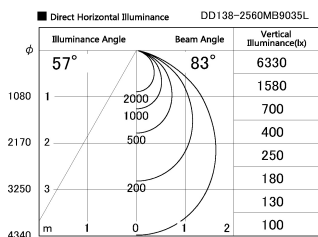

Item no. DD138-2560MB9035L

Series Name: Cledy spark (Shallow cone)
(DD138L)

Installation	Recessed mount	
Type	High-efficiency downlight Φ150	Fixed
Fixture wattage	23W	
Beam angle	83deg	
Color Temp.	3500K	
CRI	Ra>90	
Luminous	2869 lm	
Body	Die-cast aluminum alloy	
Body finish	N/A	
Trim finish	Black	
Reflector finish	Mirror	
IP Rate	IP20	
Light source	COB module	
Input Voltage	AC220~240V	
Dimming Type	Non-Dimmable	
Certificate	CE,CCC	
Cut Hole	150	

Height (Weight)	
48.5W	125 (1.4kg)
41.0W	106 (1.2kg)
28.0W	106 (1.2kg)
23.0W	76 (0.9kg)
20.0W	76 (0.9kg)