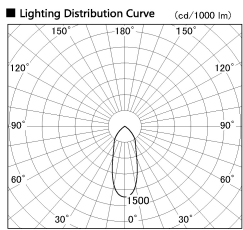

Item no. DD138-2040MB9035L

Series Name: Cledy spark (Shallow cone)  
(DD138L)

Installation	Recessed mount	
Type	High-efficiency	Fixed
	downlight Φ150	
Fixture wattage	20W	
Beam angle	38deg	
Color Temp.	3500K	
CRI	Ra>90	
Luminous	2100 lm	
Body	Die-cast aluminum alloy	
Body finish	N/A	
Trim finish	Black	
Reflector finish	Mirror	
IP Rate	IP20	
Light source	COB module	
Input Voltage	AC220~240V	
Dimming Type	Non-Dimmable	
Certificate	CE,CCC	
Cut Hole	150	

Height (Weight)	
48.5W	125 (1.4kg)
41.0W	106 (1.2kg)
28.0W	106 (1.2kg)
23.0W	76 (0.9kg)
20.0W	76 (0.9kg)