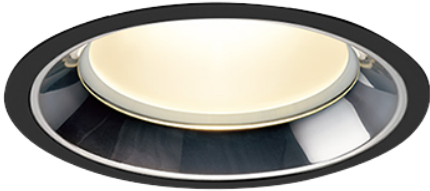

Item no. DD138-2040MB9035L

Series Name: Cledy spark (Shallow cone)  
(DD138L)

Installation	Recessed mount	
Type	High-efficiency	Fixed
	downlight Φ150	
Fixture wattage	20W	
Beam angle	38deg	
Color Temp.	3500K	
CRI	Ra>90	
Luminous	2100 lm	
Body	Die-cast aluminum alloy	
Body finish	N/A	
Trim finish	Black	
Reflector finish	Mirror	
IP Rate	IP20	
Light source	COB module	
Input Voltage	AC220~240V	
Dimming Type	Non-Dimmable	
Certificate	CE,CCC	
Cut Hole	150	