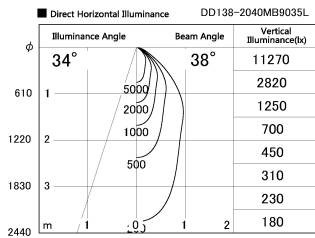

Item no. DD138-2040MB9035L

Series Name: Cledy spark (Shallow cone)  
(DD138L)

Installation	Recessed mount	
Type	High-efficiency	Fixed
	downlight Φ150	
Fixture wattage	20W	
Beam angle	38deg	
Color Temp.	3500K	
CRI	Ra>90	
Luminous	2100 lm	
Body	Die-cast aluminum alloy	
Body finish	N/A	
Trim finish	Black	
Reflector finish	Mirror	
IP Rate	IP20	
Light source	COB module	
Input Voltage	AC220~240V	
Dimming Type	Non-Dimmable	
Certificate	CE,CCC	
Cut Hole	150	

Height (Weight)	
48.5W	125 (1.4kg)
41.0W	106 (1.2kg)
28.0W	106 (1.2kg)
23.0W	76 (0.9kg)
20.0W	76 (0.9kg)