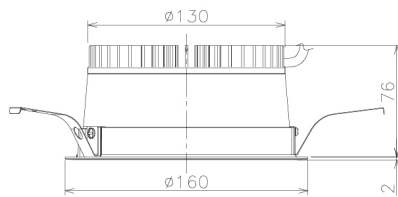

Item no. DD138-2040MB9035L

Series Name: Cledy spark (Shallow cone)  
(DD138L)

Installation	Recessed mount	
Type	High-efficiency	Fixed
	downlight Φ150	
Fixture wattage	20W	
Beam angle	38deg	
Color Temp.	3500K	
CRI	Ra>90	
Luminous	2100 lm	
Body	Die-cast aluminum alloy	
Body finish	N/A	
Trim finish	Black	
Reflector finish	Mirror	
IP Rate	IP20	
Light source	COB module	
Input Voltage	AC220~240V	
Dimming Type	Non-Dimmable	
Certificate	CE,CCC	
Cut Hole	150	

Height (Weight)	
48.5W	125 (1.4kg)
41.0W	106 (1.2kg)
28.0W	106 (1.2kg)
23.0W	76 (0.9kg)
20.0W	76 (0.9kg)