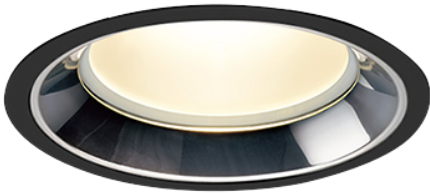

Item no. DD138-2060MB9035L

Series Name: Cledy spark (Shallow cone)  
(DD138L)

Installation	Recessed mount	
Type	High-efficiency downlight $\Phi$ 150	Fixed
Fixture wattage	20W	
Beam angle	89deg	
Color Temp.	3500K	
CRI	Ra>90	
Luminous	2239 lm	
Body	Die-cast aluminum alloy	
Body finish	N/A	
Trim finish	Black	
Reflector finish	Mirror	
IP Rate	IP20	
Light source	COB module	
Input Voltage	AC220~240V	
Dimming Type	Non-Dimmable	
Certificate	CE,CCC	
Cut Hole	150	