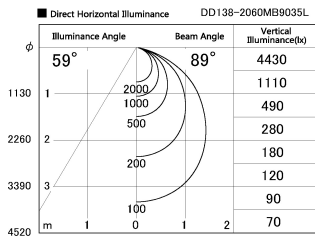

Item no. DD138-2060MB9035L

Series Name: Cledy spark (Shallow cone)  
(DD138L)

Installation	Recessed mount	
Type	High-efficiency downlight $\Phi$ 150	Fixed
Fixture wattage	20W	
Beam angle	89deg	
Color Temp.	3500K	
CRI	Ra>90	
Luminous	2239 lm	
Body	Die-cast aluminum alloy	
Body finish	N/A	
Trim finish	Black	
Reflector finish	Mirror	
IP Rate	IP20	
Light source	COB module	
Input Voltage	AC220~240V	
Dimming Type	Non-Dimmable	
Certificate	CE,CCC	
Cut Hole	150	

Height (Weight)	
48.5W	125 (1.4kg)
41.0W	106 (1.2kg)
28.0W	106 (1.2kg)
23.0W	76 (0.9kg)
20.0W	76 (0.9kg)