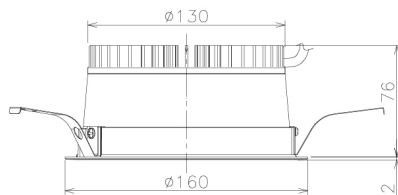

Item no. DD138-2060MB9035L

Series Name: Cledy spark (Shallow cone)  
(DD138L)

Installation	Recessed mount	
Type	High-efficiency downlight $\Phi$ 150	Fixed
Fixture wattage	20W	
Beam angle	89deg	
Color Temp.	3500K	
CRI	Ra>90	
Luminous	2239 lm	
Body	Die-cast aluminum alloy	
Body finish	N/A	
Trim finish	Black	
Reflector finish	Mirror	
IP Rate	IP20	
Light source	COB module	
Input Voltage	AC220~240V	
Dimming Type	Non-Dimmable	
Certificate	CE,CCC	
Cut Hole	150	

Height (Weight)	
48.5W	125 (1.4kg)
41.0W	106 (1.2kg)
28.0W	106 (1.2kg)
23.0W	76 (0.9kg)
20.0W	76 (0.9kg)