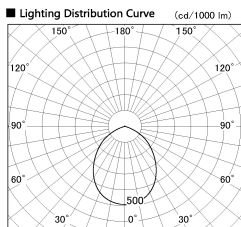

Item no. DD138-2060MB9035L

Series Name: Cledy spark (Shallow cone)  
(DD138L)

Installation	Recessed mount	
Type	High-efficiency downlight $\Phi$ 150	Fixed
Fixture wattage	20W	
Beam angle	89deg	
Color Temp.	3500K	
CRI	Ra>90	
Luminous	2239 lm	
Body	Die-cast aluminum alloy	
Body finish	N/A	
Trim finish	Black	
Reflector finish	Mirror	
IP Rate	IP20	
Light source	COB module	
Input Voltage	AC220~240V	
Dimming Type	Non-Dimmable	
Certificate	CE,CCC	
Cut Hole	150	

Height (Weight)	
48.5W	125 (1.4kg)
41.0W	106 (1.2kg)
28.0W	106 (1.2kg)
23.0W	76 (0.9kg)
20.0W	76 (0.9kg)