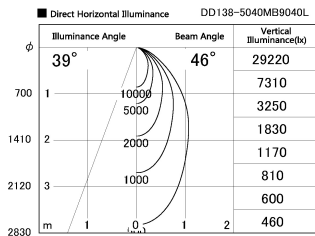

Item no. DD138-5040MB9040L

Series Name: Cledy spark (Shallow cone)
(DD138L)

Installation	Recessed mount	
Type	High-efficiency	Fixed
	downlight Φ150	
Fixture wattage	48.5W	
Beam angle	46deg	
Color Temp.	4000K	
CRI	Ra>90	
Luminous	6532 lm	
Body	Die-cast aluminum alloy	
Body finish	N/A	
Trim finish	Black	
Reflector finish	Mirror	
IP Rate	IP20	
Light source	COB module	
Input Voltage	AC220~240V	
Dimming Type	Non-Dimmable	
Certificate	CE,CCC	
Cut Hole	150	

Height (Weight)	
48.5W	125 (1.4kg)
41.0W	106 (1.2kg)
28.0W	106 (1.2kg)
23.0W	76 (0.9kg)
20.0W	76 (0.9kg)