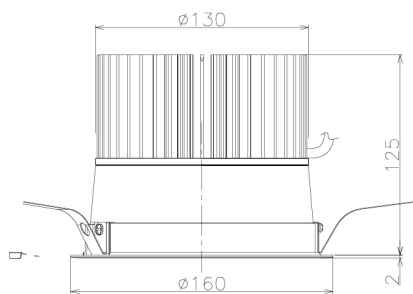

Item no. DD138-5040MB9040L

Series Name: Cledy spark (Shallow cone)
(DD138L)

Installation	Recessed mount	
Type	High-efficiency	Fixed
	downlight Φ150	
Fixture wattage	48.5W	
Beam angle	46deg	
Color Temp.	4000K	
CRI	Ra>90	
Luminous	6532 lm	
Body	Die-cast aluminum alloy	
Body finish	N/A	
Trim finish	Black	
Reflector finish	Mirror	
IP Rate	IP20	
Light source	COB module	
Input Voltage	AC220~240V	
Dimming Type	Non-Dimmable	
Certificate	CE,CCC	
Cut Hole	150	

Height (Weight)	
48.5W	125 (1.4kg)
41.0W	106 (1.2kg)
28.0W	106 (1.2kg)
23.0W	76 (0.9kg)
20.0W	76 (0.9kg)