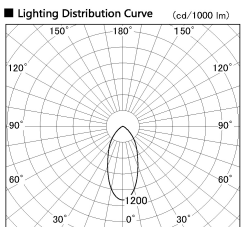

Item no. DD138-5040MB9040L

Series Name: Cledy spark (Shallow cone)
(DD138L)

Installation	Recessed mount	
Type	High-efficiency	Fixed
	downlight Φ150	
Fixture wattage	48.5W	
Beam angle	46deg	
Color Temp.	4000K	
CRI	Ra>90	
Luminous	6532 lm	
Body	Die-cast aluminum alloy	
Body finish	N/A	
Trim finish	Black	
Reflector finish	Mirror	
IP Rate	IP20	
Light source	COB module	
Input Voltage	AC220~240V	
Dimming Type	Non-Dimmable	
Certificate	CE,CCC	
Cut Hole	150	

Height (Weight)	
48.5W	125 (1.4kg)
41.0W	106 (1.2kg)
28.0W	106 (1.2kg)
23.0W	76 (0.9kg)
20.0W	76 (0.9kg)