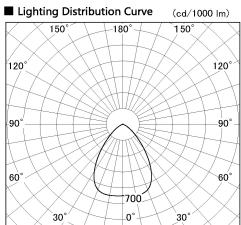

Item no. DD138-5060MB9040L

Series Name: Cledy spark (Shallow cone)
(DD138L)

| | | |
|------------------|---|-------|
| Installation | Recessed mount | |
| Type | High-efficiency downlight Φ 150 | Fixed |
| Fixture wattage | 48.5W | |
| Beam angle | 76deg | |
| Color Temp. | 4000K | |
| CRI | Ra>90 | |
| Luminous | 7008 lm | |
| Body | Die-cast aluminum alloy | |
| Body finish | N/A | |
| Trim finish | Black | |
| Reflector finish | Mirror | |
| IP Rate | IP20 | |
| Light source | COB module | |
| Input Voltage | AC220~240V | |
| Dimming Type | Non-Dimmable | |
| Certificate | CE,CCC | |
| Cut Hole | 150 | |

| Height (Weight) | |
|-----------------|-------------|
| 48.5W | 125 (1.4kg) |
| 41.0W | 106 (1.2kg) |
| 28.0W | 106 (1.2kg) |
| 23.0W | 76 (0.9kg) |
| 20.0W | 76 (0.9kg) |