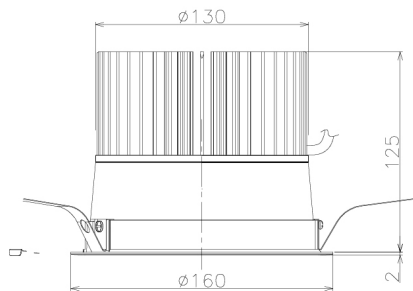

Item no. DD138-5060MB9040L

Series Name: Cledy spark (Shallow cone)
(DD138L)

| | | |
|------------------|---|-------|
| Installation | Recessed mount | |
| Type | High-efficiency downlight Φ 150 | Fixed |
| Fixture wattage | 48.5W | |
| Beam angle | 76deg | |
| Color Temp. | 4000K | |
| CRI | Ra>90 | |
| Luminous | 7008 lm | |
| Body | Die-cast aluminum alloy | |
| Body finish | N/A | |
| Trim finish | Black | |
| Reflector finish | Mirror | |
| IP Rate | IP20 | |
| Light source | COB module | |
| Input Voltage | AC220~240V | |
| Dimming Type | Non-Dimmable | |
| Certificate | CE,CCC | |
| Cut Hole | 150 | |

| Height (Weight) | |
|-----------------|-------------|
| 48.5W | 125 (1.4kg) |
| 41.0W | 106 (1.2kg) |
| 28.0W | 106 (1.2kg) |
| 23.0W | 76 (0.9kg) |
| 20.0W | 76 (0.9kg) |