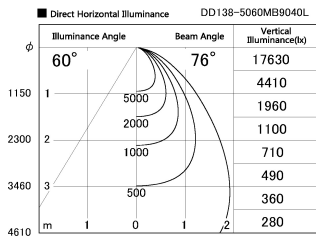

Item no. DD138-5060MB9040L

Series Name: Cledy spark (Shallow cone)
(DD138L)

| | | |
|------------------|---|-------|
| Installation | Recessed mount | |
| Type | High-efficiency downlight Φ 150 | Fixed |
| Fixture wattage | 48.5W | |
| Beam angle | 76deg | |
| Color Temp. | 4000K | |
| CRI | Ra>90 | |
| Luminous | 7008 lm | |
| Body | Die-cast aluminum alloy | |
| Body finish | N/A | |
| Trim finish | Black | |
| Reflector finish | Mirror | |
| IP Rate | IP20 | |
| Light source | COB module | |
| Input Voltage | AC220~240V | |
| Dimming Type | Non-Dimmable | |
| Certificate | CE,CCC | |
| Cut Hole | 150 | |

| Height (Weight) | |
|-----------------|-------------|
| 48.5W | 125 (1.4kg) |
| 41.0W | 106 (1.2kg) |
| 28.0W | 106 (1.2kg) |
| 23.0W | 76 (0.9kg) |
| 20.0W | 76 (0.9kg) |