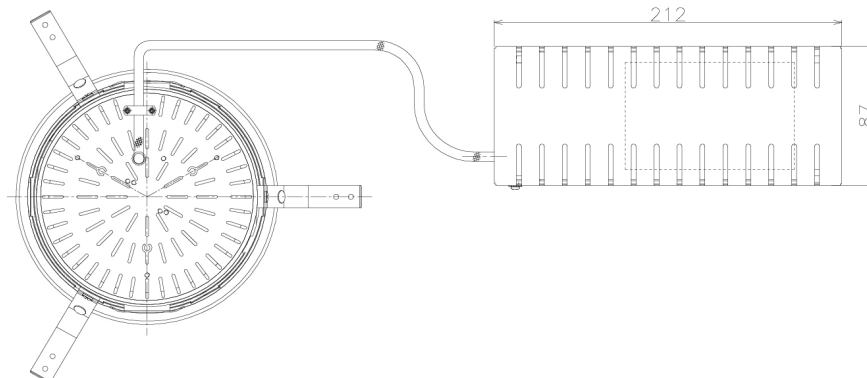

Item no. DD138-5060MB9040L

Series Name: Cledy spark (Shallow cone)
(DD138L)

| | | |
|------------------|---|-------|
| Installation | Recessed mount | |
| Type | High-efficiency downlight Φ 150 | Fixed |
| Fixture wattage | 48.5W | |
| Beam angle | 76deg | |
| Color Temp. | 4000K | |
| CRI | Ra>90 | |
| Luminous | 7008 lm | |
| Body | Die-cast aluminum alloy | |
| Body finish | N/A | |
| Trim finish | Black | |
| Reflector finish | Mirror | |
| IP Rate | IP20 | |
| Light source | COB module | |
| Input Voltage | AC220~240V | |
| Dimming Type | Non-Dimmable | |
| Certificate | CE,CCC | |
| Cut Hole | 150 | |

| Height (Weight) | |
|-----------------|-------------|
| 48.5W | 125 (1.4kg) |
| 41.0W | 106 (1.2kg) |
| 28.0W | 106 (1.2kg) |
| 23.0W | 76 (0.9kg) |
| 20.0W | 76 (0.9kg) |