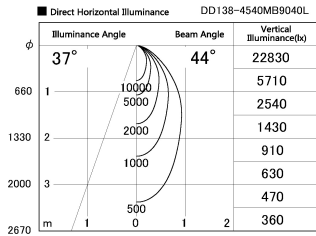

Item no. DD138-4540MB9040L

Series Name: Cledy spark (Shallow cone)
(DD138L)

Installation	Recessed mount	
Type	High-efficiency downlight Φ 150	Fixed
Fixture wattage	41W	
Beam angle	44deg	
Color Temp.	4000K	
CRI	Ra>90	
Luminous	4922 lm	
Body	Die-cast aluminum alloy	
Body finish	N/A	
Trim finish	Black	
Reflector finish	Mirror	
IP Rate	IP20	
Light source	COB module	
Input Voltage	AC220~240V	
Dimming Type	Non-Dimmable	
Certificate	CE,CCC	
Cut Hole	150	

Height (Weight)	
48.5W	125 (1.4kg)
41.0W	106 (1.2kg)
28.0W	106 (1.2kg)
23.0W	76 (0.9kg)
20.0W	76 (0.9kg)