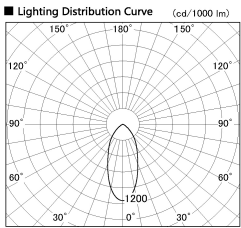

Item no. DD138-4540MB9040L

Series Name: Cledy spark (Shallow cone)
(DD138L)

Installation	Recessed mount	
Type	High-efficiency downlight Φ 150	Fixed
Fixture wattage	41W	
Beam angle	44deg	
Color Temp.	4000K	
CRI	Ra>90	
Luminous	4922 lm	
Body	Die-cast aluminum alloy	
Body finish	N/A	
Trim finish	Black	
Reflector finish	Mirror	
IP Rate	IP20	
Light source	COB module	
Input Voltage	AC220~240V	
Dimming Type	Non-Dimmable	
Certificate	CE,CCC	
Cut Hole	150	

Height (Weight)	
48.5W	125 (1.4kg)
41.0W	106 (1.2kg)
28.0W	106 (1.2kg)
23.0W	76 (0.9kg)
20.0W	76 (0.9kg)