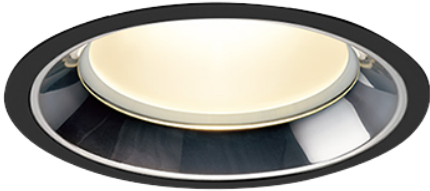

Item no. DD138-4540MB9040L

Series Name: Cledy spark (Shallow cone)
(DD138L)

Installation	Recessed mount	
Type	High-efficiency downlight Φ 150	Fixed
Fixture wattage	41W	
Beam angle	44deg	
Color Temp.	4000K	
CRI	Ra>90	
Luminous	4922 lm	
Body	Die-cast aluminum alloy	
Body finish	N/A	
Trim finish	Black	
Reflector finish	Mirror	
IP Rate	IP20	
Light source	COB module	
Input Voltage	AC220~240V	
Dimming Type	Non-Dimmable	
Certificate	CE,CCC	
Cut Hole	150	