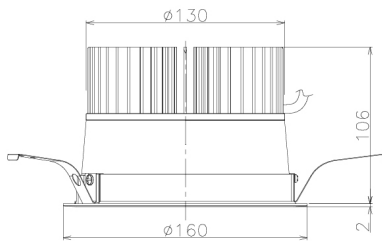

Item no. DD138-4540MB9040L

Series Name: Cledy spark (Shallow cone)
(DD138L)

Installation	Recessed mount	
Type	High-efficiency downlight Φ 150	Fixed
Fixture wattage	41W	
Beam angle	44deg	
Color Temp.	4000K	
CRI	Ra>90	
Luminous	4922 lm	
Body	Die-cast aluminum alloy	
Body finish	N/A	
Trim finish	Black	
Reflector finish	Mirror	
IP Rate	IP20	
Light source	COB module	
Input Voltage	AC220~240V	
Dimming Type	Non-Dimmable	
Certificate	CE,CCC	
Cut Hole	150	

Height (Weight)	
48.5W	125 (1.4kg)
41.0W	106 (1.2kg)
28.0W	106 (1.2kg)
23.0W	76 (0.9kg)
20.0W	76 (0.9kg)