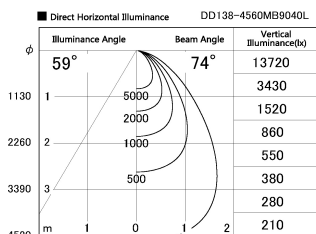

Item no. DD138-4560MB9040L

Series Name: Cledy spark (Shallow cone)
(DD138L)

Installation	Recessed mount	
Type	High-efficiency downlight Φ 150	Fixed
Fixture wattage	41W	
Beam angle	74deg	
Color Temp.	4000K	
CRI	Ra>90	
Luminous	5219 lm	
Body	Die-cast aluminum alloy	
Body finish	N/A	
Trim finish	Black	
Reflector finish	Mirror	
IP Rate	IP20	
Light source	COB module	
Input Voltage	AC220~240V	
Dimming Type	Non-Dimmable	
Certificate	CE,CCC	
Cut Hole	150	

Height (Weight)	
48.5W	125 (1.4kg)
41.0W	106 (1.2kg)
28.0W	106 (1.2kg)
23.0W	76 (0.9kg)
20.0W	76 (0.9kg)