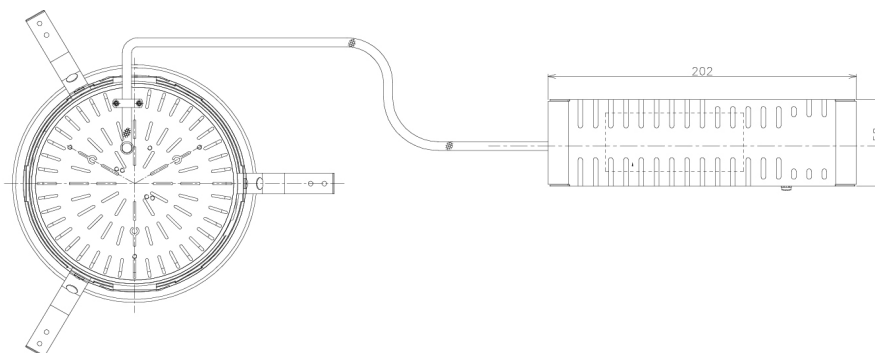

Item no. DD138-4560MB9040L

Series Name: Cledy spark (Shallow cone)
(DD138L)

Installation	Recessed mount	
Type	High-efficiency downlight Φ 150	Fixed
Fixture wattage	41W	
Beam angle	74deg	
Color Temp.	4000K	
CRI	Ra>90	
Luminous	5219 lm	
Body	Die-cast aluminum alloy	
Body finish	N/A	
Trim finish	Black	
Reflector finish	Mirror	
IP Rate	IP20	
Light source	COB module	
Input Voltage	AC220~240V	
Dimming Type	Non-Dimmable	
Certificate	CE,CCC	
Cut Hole	150	

Height (Weight)	
48.5W	125 (1.4kg)
41.0W	106 (1.2kg)
28.0W	106 (1.2kg)
23.0W	76 (0.9kg)
20.0W	76 (0.9kg)