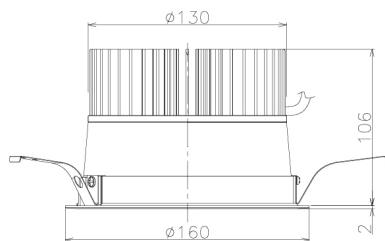

Item no. DD138-4560MB9040L

Series Name: Cledy spark (Shallow cone)
(DD138L)

Installation	Recessed mount	
Type	High-efficiency downlight Φ 150	Fixed
Fixture wattage	41W	
Beam angle	74deg	
Color Temp.	4000K	
CRI	Ra>90	
Luminous	5219 lm	
Body	Die-cast aluminum alloy	
Body finish	N/A	
Trim finish	Black	
Reflector finish	Mirror	
IP Rate	IP20	
Light source	COB module	
Input Voltage	AC220~240V	
Dimming Type	Non-Dimmable	
Certificate	CE,CCC	
Cut Hole	150	

Height (Weight)	
48.5W	125 (1.4kg)
41.0W	106 (1.2kg)
28.0W	106 (1.2kg)
23.0W	76 (0.9kg)
20.0W	76 (0.9kg)