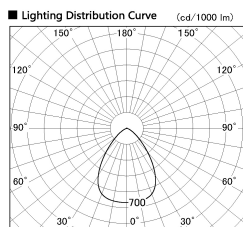

Item no. DD138-4560MB9040L

Series Name: Cledy spark (Shallow cone)
(DD138L)

Installation	Recessed mount	
Type	High-efficiency downlight Φ 150	Fixed
Fixture wattage	41W	
Beam angle	74deg	
Color Temp.	4000K	
CRI	Ra>90	
Luminous	5219 lm	
Body	Die-cast aluminum alloy	
Body finish	N/A	
Trim finish	Black	
Reflector finish	Mirror	
IP Rate	IP20	
Light source	COB module	
Input Voltage	AC220~240V	
Dimming Type	Non-Dimmable	
Certificate	CE,CCC	
Cut Hole	150	

Height (Weight)	
48.5W	125 (1.4kg)
41.0W	106 (1.2kg)
28.0W	106 (1.2kg)
23.0W	76 (0.9kg)
20.0W	76 (0.9kg)