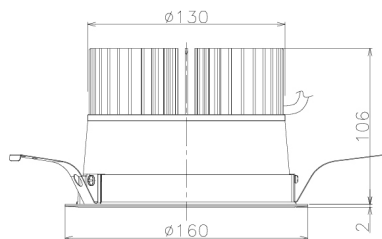

Item no. DD138-2820MB9040L

Series Name: Cledy spark (Shallow cone)  
(DD138L)

Installation	Recessed mount	
Type	High-efficiency downlight Φ150	Fixed
Fixture wattage	28W	
Beam angle	24deg	
Color Temp.	4000K	
CRI	Ra>90	
Luminous	3428 lm	
Body	Die-cast aluminum alloy	
Body finish	N/A	
Trim finish	Black	
Reflector finish	Mirror	
IP Rate	IP20	
Light source	COB module	
Input Voltage	AC220~240V	
Dimming Type	Non-Dimmable	
Certificate	CE,CCC	
Cut Hole	150	

Height (Weight)	
48.5W	125 (1.4kg)
41.0W	106 (1.2kg)
28.0W	106 (1.2kg)
23.0W	76 (0.9kg)
20.0W	76 (0.9kg)