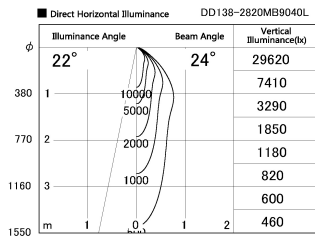

Item no. DD138-2820MB9040L

Series Name: Cledy spark (Shallow cone)  
(DD138L)

Installation	Recessed mount	
Type	High-efficiency downlight Φ150	Fixed
Fixture wattage	28W	
Beam angle	24deg	
Color Temp.	4000K	
CRI	Ra>90	
Luminous	3428 lm	
Body	Die-cast aluminum alloy	
Body finish	N/A	
Trim finish	Black	
Reflector finish	Mirror	
IP Rate	IP20	
Light source	COB module	
Input Voltage	AC220~240V	
Dimming Type	Non-Dimmable	
Certificate	CE,CCC	
Cut Hole	150	

Height (Weight)	
48.5W	125 (1.4kg)
41.0W	106 (1.2kg)
28.0W	106 (1.2kg)
23.0W	76 (0.9kg)
20.0W	76 (0.9kg)