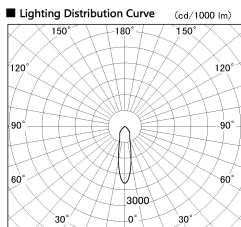

Item no. DD138-2820MB9040L

Series Name: Cledy spark (Shallow cone)  
(DD138L)

Installation	Recessed mount	
Type	High-efficiency downlight Φ150	Fixed
Fixture wattage	28W	
Beam angle	24deg	
Color Temp.	4000K	
CRI	Ra>90	
Luminous	3428 lm	
Body	Die-cast aluminum alloy	
Body finish	N/A	
Trim finish	Black	
Reflector finish	Mirror	
IP Rate	IP20	
Light source	COB module	
Input Voltage	AC220~240V	
Dimming Type	Non-Dimmable	
Certificate	CE,CCC	
Cut Hole	150	

Height (Weight)	
48.5W	125 (1.4kg)
41.0W	106 (1.2kg)
28.0W	106 (1.2kg)
23.0W	76 (0.9kg)
20.0W	76 (0.9kg)