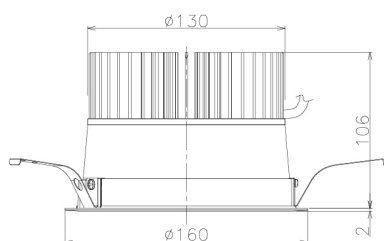

Item no. DD138-2840MB9040L

Series Name: Cledy spark (Shallow cone)  
(DD138L)

Installation	Recessed mount	
Type	High-efficiency	Fixed
	downlight $\Phi$ 150	
Fixture wattage	28W	
Beam angle	37deg	
Color Temp.	4000K	
CRI	Ra>90	
Luminous	3343 lm	
Body	Die-cast aluminum alloy	
Body finish	N/A	
Trim finish	Black	
Reflector finish	Mirror	
IP Rate	IP20	
Light source	COB module	
Input Voltage	AC220~240V	
Dimming Type	Non-Dimmable	
Certificate	CE,CCC	
Cut Hole	150	

Height (Weight)	
48.5W	125 (1.4kg)
41.0W	106 (1.2kg)
28.0W	106 (1.2kg)
23.0W	76 (0.9kg)
20.0W	76 (0.9kg)