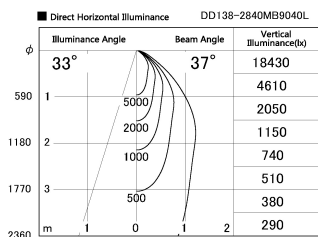

Item no. DD138-2840MB9040L

Series Name: Cledy spark (Shallow cone)  
(DD138L)

Installation	Recessed mount	
Type	High-efficiency	Fixed
	downlight $\Phi$ 150	
Fixture wattage	28W	
Beam angle	37deg	
Color Temp.	4000K	
CRI	Ra>90	
Luminous	3343 lm	
Body	Die-cast aluminum alloy	
Body finish	N/A	
Trim finish	Black	
Reflector finish	Mirror	
IP Rate	IP20	
Light source	COB module	
Input Voltage	AC220~240V	
Dimming Type	Non-Dimmable	
Certificate	CE,CCC	
Cut Hole	150	

Height (Weight)	
48.5W	125 (1.4kg)
41.0W	106 (1.2kg)
28.0W	106 (1.2kg)
23.0W	76 (0.9kg)
20.0W	76 (0.9kg)