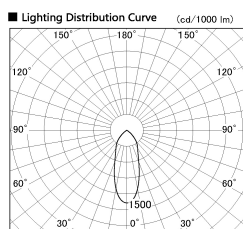

Item no. DD138-2840MB9040L

Series Name: Cledy spark (Shallow cone)  
(DD138L)

Installation	Recessed mount	
Type	High-efficiency	Fixed
	downlight $\Phi$ 150	
Fixture wattage	28W	
Beam angle	37deg	
Color Temp.	4000K	
CRI	Ra>90	
Luminous	3343 lm	
Body	Die-cast aluminum alloy	
Body finish	N/A	
Trim finish	Black	
Reflector finish	Mirror	
IP Rate	IP20	
Light source	COB module	
Input Voltage	AC220~240V	
Dimming Type	Non-Dimmable	
Certificate	CE,CCC	
Cut Hole	150	

Height (Weight)	
48.5W	125 (1.4kg)
41.0W	106 (1.2kg)
28.0W	106 (1.2kg)
23.0W	76 (0.9kg)
20.0W	76 (0.9kg)