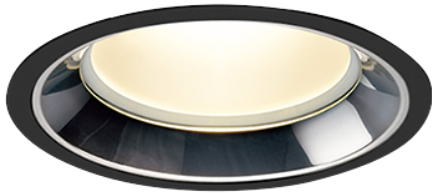

Item no. DD138-2860MB9040L

Series Name: Cledy spark (Shallow cone)
(DD138L)

Installation	Recessed mount	
Type	High-efficiency	Fixed
	downlight Φ 150	
Fixture wattage	28W	
Beam angle	83deg	
Color Temp.	4000K	
CRI	Ra>90	
Luminous	3344 lm	
Body	Die-cast aluminum alloy	
Body finish	N/A	
Trim finish	Black	
Reflector finish	Mirror	
IP Rate	IP20	
Light source	COB module	
Input Voltage	AC220~240V	
Dimming Type	Non-Dimmable	
Certificate	CE,CCC	
Cut Hole	150	