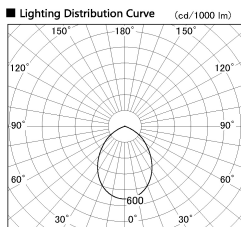

Item no. DD138-2860MB9040L

Series Name: Cledy spark (Shallow cone)
(DD138L)

Installation	Recessed mount	
Type	High-efficiency	Fixed
	downlight Φ 150	
Fixture wattage	28W	
Beam angle	83deg	
Color Temp.	4000K	
CRI	Ra>90	
Luminous	3344 lm	
Body	Die-cast aluminum alloy	
Body finish	N/A	
Trim finish	Black	
Reflector finish	Mirror	
IP Rate	IP20	
Light source	COB module	
Input Voltage	AC220~240V	
Dimming Type	Non-Dimmable	
Certificate	CE,CCC	
Cut Hole	150	

Height (Weight)	
48.5W	125 (1.4kg)
41.0W	106 (1.2kg)
28.0W	106 (1.2kg)
23.0W	76 (0.9kg)
20.0W	76 (0.9kg)