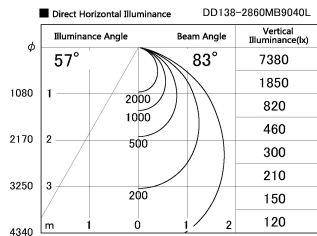

Item no. DD138-2860MB9040L

Series Name: Cledy spark (Shallow cone)
(DD138L)

Installation	Recessed mount	
Type	High-efficiency	Fixed
	downlight Φ 150	
Fixture wattage	28W	
Beam angle	83deg	
Color Temp.	4000K	
CRI	Ra>90	
Luminous	3344 lm	
Body	Die-cast aluminum alloy	
Body finish	N/A	
Trim finish	Black	
Reflector finish	Mirror	
IP Rate	IP20	
Light source	COB module	
Input Voltage	AC220~240V	
Dimming Type	Non-Dimmable	
Certificate	CE,CCC	
Cut Hole	150	

Height (Weight)	
48.5W	125 (1.4kg)
41.0W	106 (1.2kg)
28.0W	106 (1.2kg)
23.0W	76 (0.9kg)
20.0W	76 (0.9kg)