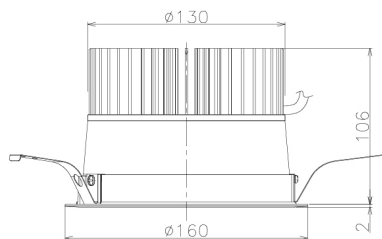

Item no. DD138-2860MB9040L

Series Name: Cledy spark (Shallow cone)
(DD138L)

Installation	Recessed mount	
Type	High-efficiency	Fixed
	downlight Φ 150	
Fixture wattage	28W	
Beam angle	83deg	
Color Temp.	4000K	
CRI	Ra>90	
Luminous	3344 lm	
Body	Die-cast aluminum alloy	
Body finish	N/A	
Trim finish	Black	
Reflector finish	Mirror	
IP Rate	IP20	
Light source	COB module	
Input Voltage	AC220~240V	
Dimming Type	Non-Dimmable	
Certificate	CE,CCC	
Cut Hole	150	

Height (Weight)	
48.5W	125 (1.4kg)
41.0W	106 (1.2kg)
28.0W	106 (1.2kg)
23.0W	76 (0.9kg)
20.0W	76 (0.9kg)