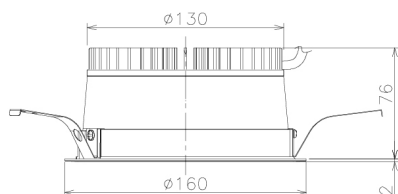

Item no. DD138-2540MB9040L

Series Name: Cledy spark (Shallow cone)
(DD138L)

Installation	Recessed mount	
Type	High-efficiency	Fixed
	downlight Φ150	
Fixture wattage	23W	
Beam angle	37deg	
Color Temp.	4000K	
CRI	Ra>90	
Luminous	2909 lm	
Body	Die-castaluminumalloy	
Body finish	N/A	
Trim finish	Black	
Reflector finish	Mirror	
IP Rate	IP20	
Light source	COB module	
Input Voltage	AC220~240V	
Dimming Type	Non-Dimmable	
Certificate	CE,CCC	
Cut Hole	150	

Height (Weight)	
48.5W	125 (1.4kg)
41.0W	106 (1.2kg)
28.0W	106 (1.2kg)
23.0W	76 (0.9kg)
20.0W	76 (0.9kg)