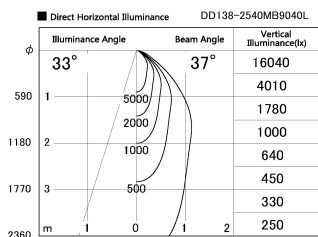

Item no. DD138-2540MB9040L

Series Name: Cledy spark (Shallow cone)
(DD138L)

Installation	Recessed mount	
Type	High-efficiency	Fixed
	downlight Φ150	
Fixture wattage	23W	
Beam angle	37deg	
Color Temp.	4000K	
CRI	Ra>90	
Luminous	2909 lm	
Body	Die-castaluminumalloy	
Body finish	N/A	
Trim finish	Black	
Reflector finish	Mirror	
IP Rate	IP20	
Light source	COB module	
Input Voltage	AC220~240V	
Dimming Type	Non-Dimmable	
Certificate	CE,CCC	
Cut Hole	150	

Height (Weight)	
48.5W	125 (1.4kg)
41.0W	106 (1.2kg)
28.0W	106 (1.2kg)
23.0W	76 (0.9kg)
20.0W	76 (0.9kg)