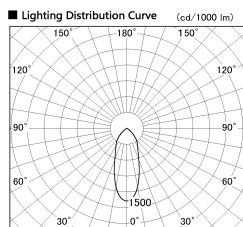

Item no. DD138-2540MB9040L

Series Name: Cledy spark (Shallow cone)
(DD138L)

Installation	Recessed mount	
Type	High-efficiency	Fixed
	downlight Φ150	
Fixture wattage	23W	
Beam angle	37deg	
Color Temp.	4000K	
CRI	Ra>90	
Luminous	2909 lm	
Body	Die-castaluminumalloy	
Body finish	N/A	
Trim finish	Black	
Reflector finish	Mirror	
IP Rate	IP20	
Light source	COB module	
Input Voltage	AC220~240V	
Dimming Type	Non-Dimmable	
Certificate	CE,CCC	
Cut Hole	150	

Height (Weight)	
48.5W	125 (1.4kg)
41.0W	106 (1.2kg)
28.0W	106 (1.2kg)
23.0W	76 (0.9kg)
20.0W	76 (0.9kg)