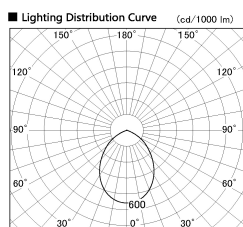

Item no. DD138-2560MB9040L

Series Name: Cledy spark (Shallow cone)
(DD138L)

Installation	Recessed mount	
Type	High-efficiency	Fixed
	downlight Φ150	
Fixture wattage	23W	
Beam angle	83deg	
Color Temp.	4000K	
CRI	Ra>90	
Luminous	2910 lm	
Body	Die-cast aluminum alloy	
Body finish	N/A	
Trim finish	Black	
Reflector finish	Mirror	
IP Rate	IP20	
Light source	COB module	
Input Voltage	AC220~240V	
Dimming Type	Non-Dimmable	
Certificate	CE,CCC	
Cut Hole	150	

Height (Weight)	
48.5W	125 (1.4kg)
41.0W	106 (1.2kg)
28.0W	106 (1.2kg)
23.0W	76 (0.9kg)
20.0W	76 (0.9kg)