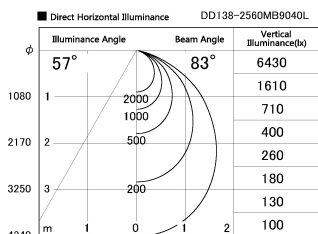

Item no. DD138-2560MB9040L

Series Name: Cledy spark (Shallow cone)
(DD138L)

Installation	Recessed mount	
Type	High-efficiency	Fixed
	downlight Φ150	
Fixture wattage	23W	
Beam angle	83deg	
Color Temp.	4000K	
CRI	Ra>90	
Luminous	2910 lm	
Body	Die-cast aluminum alloy	
Body finish	N/A	
Trim finish	Black	
Reflector finish	Mirror	
IP Rate	IP20	
Light source	COB module	
Input Voltage	AC220~240V	
Dimming Type	Non-Dimmable	
Certificate	CE,CCC	
Cut Hole	150	

Height (Weight)	
48.5W	125 (1.4kg)
41.0W	106 (1.2kg)
28.0W	106 (1.2kg)
23.0W	76 (0.9kg)
20.0W	76 (0.9kg)