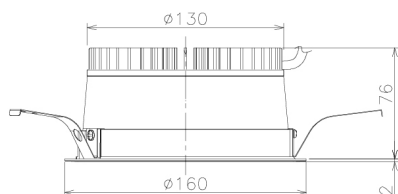

Item no. DD138-2560MB9040L

Series Name: Cledy spark (Shallow cone)
(DD138L)

Installation	Recessed mount	
Type	High-efficiency	Fixed
	downlight Φ150	
Fixture wattage	23W	
Beam angle	83deg	
Color Temp.	4000K	
CRI	Ra>90	
Luminous	2910 lm	
Body	Die-cast aluminum alloy	
Body finish	N/A	
Trim finish	Black	
Reflector finish	Mirror	
IP Rate	IP20	
Light source	COB module	
Input Voltage	AC220~240V	
Dimming Type	Non-Dimmable	
Certificate	CE,CCC	
Cut Hole	150	

Height (Weight)	
48.5W	125 (1.4kg)
41.0W	106 (1.2kg)
28.0W	106 (1.2kg)
23.0W	76 (0.9kg)
20.0W	76 (0.9kg)