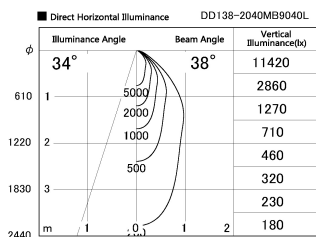

Item no. DD138-2040MB9040L

Series Name: Cledy spark (Shallow cone)
(DD138L)

Installation	Recessed mount	
Type	High-efficiency	Fixed
	downlight Φ 150	
Fixture wattage	20W	
Beam angle	38deg	
Color Temp.	4000K	
CRI	Ra>90	
Luminous	2129 lm	
Body	Die-cast aluminum alloy	
Body finish	N/A	
Trim finish	Black	
Reflector finish	Mirror	
IP Rate	IP20	
Light source	COB module	
Input Voltage	AC220~240V	
Dimming Type	Non-Dimmable	
Certificate	CE,CCC	
Cut Hole	150	

Height (Weight)	
48.5W	125 (1.4kg)
41.0W	106 (1.2kg)
28.0W	106 (1.2kg)
23.0W	76 (0.9kg)
20.0W	76 (0.9kg)