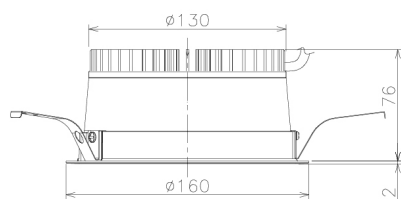

Item no. DD138-2040MB9040L

Series Name: Cledy spark (Shallow cone)
(DD138L)

Installation	Recessed mount	
Type	High-efficiency	Fixed
	downlight Φ 150	
Fixture wattage	20W	
Beam angle	38deg	
Color Temp.	4000K	
CRI	Ra>90	
Luminous	2129 lm	
Body	Die-cast aluminum alloy	
Body finish	N/A	
Trim finish	Black	
Reflector finish	Mirror	
IP Rate	IP20	
Light source	COB module	
Input Voltage	AC220~240V	
Dimming Type	Non-Dimmable	
Certificate	CE,CCC	
Cut Hole	150	

Height (Weight)	
48.5W	125 (1.4kg)
41.0W	106 (1.2kg)
28.0W	106 (1.2kg)
23.0W	76 (0.9kg)
20.0W	76 (0.9kg)