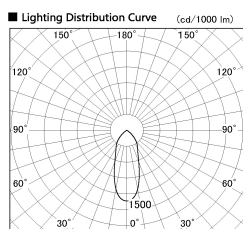

Item no. DD138-2040MB9040L

Series Name: Cledy spark (Shallow cone)
(DD138L)

Installation	Recessed mount	
Type	High-efficiency	Fixed
	downlight Φ 150	
Fixture wattage	20W	
Beam angle	38deg	
Color Temp.	4000K	
CRI	Ra>90	
Luminous	2129 lm	
Body	Die-cast aluminum alloy	
Body finish	N/A	
Trim finish	Black	
Reflector finish	Mirror	
IP Rate	IP20	
Light source	COB module	
Input Voltage	AC220~240V	
Dimming Type	Non-Dimmable	
Certificate	CE,CCC	
Cut Hole	150	

Height (Weight)	
48.5W	125 (1.4kg)
41.0W	106 (1.2kg)
28.0W	106 (1.2kg)
23.0W	76 (0.9kg)
20.0W	76 (0.9kg)