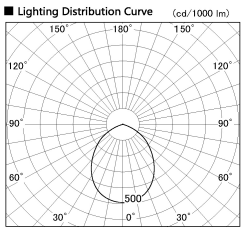

Item no. DD138-2060MB9040L

Series Name: Cledy spark (Shallow cone)
(DD138L)

Installation	Recessed mount	
Type	High-efficiency	Fixed
	downlight Φ 150	
Fixture wattage	20W	
Beam angle	89deg	
Color Temp.	4000K	
CRI	Ra>90	
Luminous	2271 lm	
Body	Die-cast aluminum alloy	
Body finish	N/A	
Trim finish	Black	
Reflector finish	Mirror	
IP Rate	IP20	
Light source	COB module	
Input Voltage	AC220~240V	
Dimming Type	Non-Dimmable	
Certificate	CE,CCC	
Cut Hole	150	

Height (Weight)	
48.5W	125 (1.4kg)
41.0W	106 (1.2kg)
28.0W	106 (1.2kg)
23.0W	76 (0.9kg)
20.0W	76 (0.9kg)