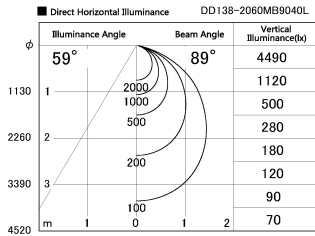

Item no. DD138-2060MB9040L

Series Name: Cledy spark (Shallow cone)
(DD138L)

Installation	Recessed mount	
Type	High-efficiency	Fixed
	downlight Φ 150	
Fixture wattage	20W	
Beam angle	89deg	
Color Temp.	4000K	
CRI	Ra>90	
Luminous	2271 lm	
Body	Die-cast aluminum alloy	
Body finish	N/A	
Trim finish	Black	
Reflector finish	Mirror	
IP Rate	IP20	
Light source	COB module	
Input Voltage	AC220~240V	
Dimming Type	Non-Dimmable	
Certificate	CE,CCC	
Cut Hole	150	

Height (Weight)	
48.5W	125 (1.4kg)
41.0W	106 (1.2kg)
28.0W	106 (1.2kg)
23.0W	76 (0.9kg)
20.0W	76 (0.9kg)