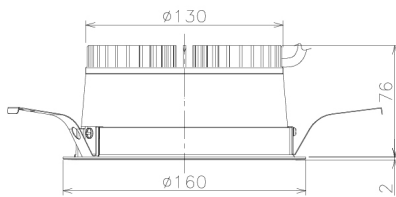

Item no. DD138-2060MB9040L

Series Name: Cledy spark (Shallow cone)
(DD138L)

Installation	Recessed mount	
Type	High-efficiency	Fixed
	downlight Φ 150	
Fixture wattage	20W	
Beam angle	89deg	
Color Temp.	4000K	
CRI	Ra>90	
Luminous	2271 lm	
Body	Die-cast aluminum alloy	
Body finish	N/A	
Trim finish	Black	
Reflector finish	Mirror	
IP Rate	IP20	
Light source	COB module	
Input Voltage	AC220~240V	
Dimming Type	Non-Dimmable	
Certificate	CE,CCC	
Cut Hole	150	

Height (Weight)	
48.5W	125 (1.4kg)
41.0W	106 (1.2kg)
28.0W	106 (1.2kg)
23.0W	76 (0.9kg)
20.0W	76 (0.9kg)