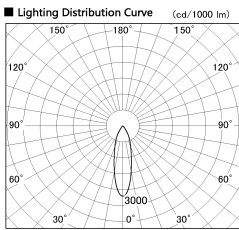

Item no. DD138-5020MW9027D

Series Name: Cledy spark (Deep cone)
(DD138D)

Installation	Recessed Mount	
Type	High-efficiency downlight Φ 150	Fixed
Fixture wattage	48.5W	
Beam angle	27 deg	
Color Temp.	2700K	
CRI	Ra>90	
Luminous	6026 lm	
Body	Die-cast aluminum alloy	
Body finish	White	
Trim finish	White	
Reflector finish	Mirror	
IP Rate	IP20	
Light source	COB module	
Input Voltage	AC220~240V	
Dimming Type	Non-Dimmable	
Certificate	CE,CCC	
Cut Hole	150	

Height (Weight)	Spot / Medium / Medium flood	Wide flood
48.5W	175 (1.4kg)	
41.0W	155 (1.1kg)	
28.0W	166 (1.1kg)	155 (1.1kg)
23.0W	136 (0.9kg)	125 (0.9kg)
20.0W	136 (0.9kg)	125 (0.9kg)