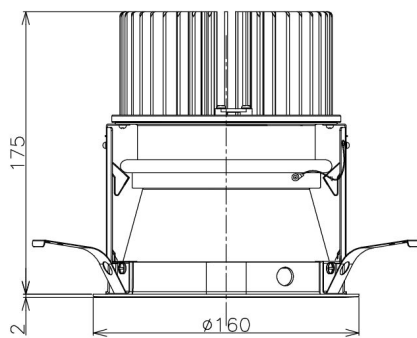

Item no. DD138-5020MW9027D

Series Name: Cledy spark (Deep cone)
(DD138D)

Installation	Recessed Mount	
Type	High-efficiency downlight Φ 150	Fixed
Fixture wattage	48.5W	
Beam angle	27 deg	
Color Temp.	2700K	
CRI	Ra>90	
Luminous	6026 lm	
Body	Die-cast aluminum alloy	
Body finish	White	
Trim finish	White	
Reflector finish	Mirror	
IP Rate	IP20	
Light source	COB module	
Input Voltage	AC220~240V	
Dimming Type	Non-Dimmable	
Certificate	CE,CCC	
Cut Hole	150	

Height (Weight)	Spot / Medium / Medium flood	Wide flood
48.5W	175 (1.4kg)	
41.0W	155 (1.1kg)	
28.0W	166 (1.1kg)	155 (1.1kg)
23.0W	136 (0.9kg)	125 (0.9kg)
20.0W	136 (0.9kg)	125 (0.9kg)