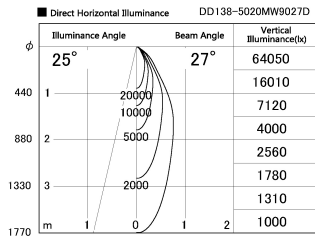

Item no. DD138-5020MW9027D

Series Name: Cledy spark (Deep cone)
(DD138D)

Installation	Recessed Mount	
Type	High-efficiency downlight Φ 150	Fixed
Fixture wattage	48.5W	
Beam angle	27 deg	
Color Temp.	2700K	
CRI	Ra>90	
Luminous	6026 lm	
Body	Die-cast aluminum alloy	
Body finish	White	
Trim finish	White	
Reflector finish	Mirror	
IP Rate	IP20	
Light source	COB module	
Input Voltage	AC220~240V	
Dimming Type	Non-Dimmable	
Certificate	CE,CCC	
Cut Hole	150	

Height (Weight)	Spot / Medium / Medium flood	Wide flood
48.5W	175 (1.4kg)	
41.0W	155 (1.1kg)	
28.0W	166 (1.1kg)	155 (1.1kg)
23.0W	136 (0.9kg)	125 (0.9kg)
20.0W	136 (0.9kg)	125 (0.9kg)