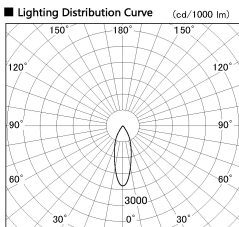

Item no. DD138-5030MW9027D

Series Name: Cledy spark (Deep cone)
(DD138D)

Installation	Recessed Mount	
Type	High-efficiency	Fixed
	downlight Φ 150	
Fixture wattage	48.5W	
Beam angle	31 deg	
Color Temp.	2700K	
CRI	Ra>90	
Luminous	6044 lm	
Body	Die-castaluminumalloy	
Body finish	White	
Trim finish	White	
Reflector finish	Mirror	
IP Rate	IP20	
Light source	COB module	
Input Voltage	AC220~240V	
Dimming Type	Non-Dimmable	
Certificate	CE,CCC	
Cut Hole	150	

Height (Weight)	Spot / Medium / Medium flood	Wide flood
48.5W	175 (1.4kg)	
41.0W	155 (1.1kg)	
28.0W	166 (1.1kg)	155 (1.1kg)
23.0W	136 (0.9kg)	125 (0.9kg)
20.0W	136 (0.9kg)	125 (0.9kg)