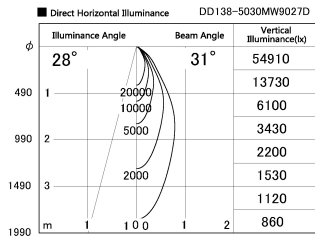

Item no. DD138-5030MW9027D

Series Name: Cledy spark (Deep cone)
(DD138D)

Installation	Recessed Mount	
Type	High-efficiency	Fixed
	downlight Φ 150	
Fixture wattage	48.5W	
Beam angle	31 deg	
Color Temp.	2700K	
CRI	Ra>90	
Luminous	6044 lm	
Body	Die-castaluminumalloy	
Body finish	White	
Trim finish	White	
Reflector finish	Mirror	
IP Rate	IP20	
Light source	COB module	
Input Voltage	AC220~240V	
Dimming Type	Non-Dimmable	
Certificate	CE,CCC	
Cut Hole	150	

Height (Weight)	Spot / Medium / Medium flood	Wide flood
48.5W	175 (1.4kg)	
41.0W	155 (1.1kg)	
28.0W	166 (1.1kg)	155 (1.1kg)
23.0W	136 (0.9kg)	125 (0.9kg)
20.0W	136 (0.9kg)	125 (0.9kg)