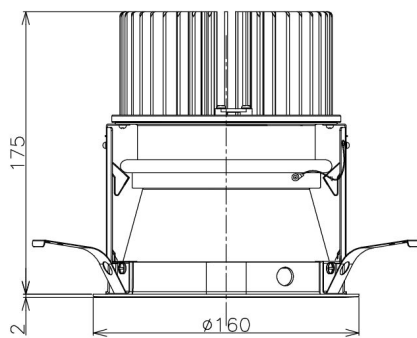

Item no. DD138-5030MW9027D

Series Name: Cledy spark (Deep cone)
(DD138D)

Installation	Recessed Mount	
Type	High-efficiency	Fixed
	downlight Φ 150	
Fixture wattage	48.5W	
Beam angle	31 deg	
Color Temp.	2700K	
CRI	Ra>90	
Luminous	6044 lm	
Body	Die-castaluminumalloy	
Body finish	White	
Trim finish	White	
Reflector finish	Mirror	
IP Rate	IP20	
Light source	COB module	
Input Voltage	AC220~240V	
Dimming Type	Non-Dimmable	
Certificate	CE,CCC	
Cut Hole	150	

Height (Weight)	Spot / Medium / Medium flood	Wide flood
48.5W	175 (1.4kg)	
41.0W	155 (1.1kg)	
28.0W	166 (1.1kg)	155 (1.1kg)
23.0W	136 (0.9kg)	125 (0.9kg)
20.0W	136 (0.9kg)	125 (0.9kg)