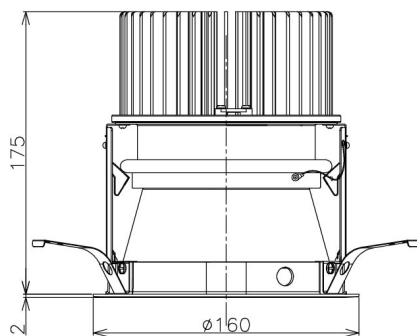

Item no. DD138-5030MW9030D

Series Name: Cledy spark (Deep cone)
(DD138D)

Installation	Recessed Mount	
Type	High-efficiency	Fixed
	downlight Φ 150	
Fixture wattage	48.5W	
Beam angle	31 deg	
Color Temp.	3000K	
CRI	Ra>90	
Luminous	6167 lm	
Body	Die-castaluminumalloy	
Body finish	White	
Trim finish	White	
Reflector finish	Mirror	
IP Rate	IP20	
Light source	COB module	
Input Voltage	AC220~240V	
Dimming Type	Non-Dimmable	
Certificate	CE,CCC	
Cut Hole	150	

Height (Weight)	Spot / Medium / Medium flood	Wide flood
48.5W	175 (1.4kg)	
41.0W	155 (1.1kg)	
28.0W	166 (1.1kg)	155 (1.1kg)
23.0W	136 (0.9kg)	125 (0.9kg)
20.0W	136 (0.9kg)	125 (0.9kg)