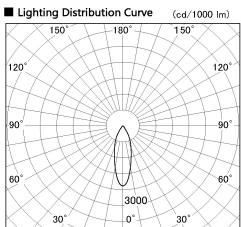

Item no. DD138-5030MW9030D

Series Name: Cledy spark (Deep cone)
(DD138D)

Installation	Recessed Mount	
Type	High-efficiency	Fixed
	downlight Φ 150	
Fixture wattage	48.5W	
Beam angle	31 deg	
Color Temp.	3000K	
CRI	Ra>90	
Luminous	6167 lm	
Body	Die-castaluminumalloy	
Body finish	White	
Trim finish	White	
Reflector finish	Mirror	
IP Rate	IP20	
Light source	COB module	
Input Voltage	AC220~240V	
Dimming Type	Non-Dimmable	
Certificate	CE,CCC	
Cut Hole	150	

Height (Weight)	Spot / Medium / Medium flood	Wide flood
48.5W	175 (1.4kg)	
41.0W	155 (1.1kg)	
28.0W	166 (1.1kg)	155 (1.1kg)
23.0W	136 (0.9kg)	125 (0.9kg)
20.0W	136 (0.9kg)	125 (0.9kg)