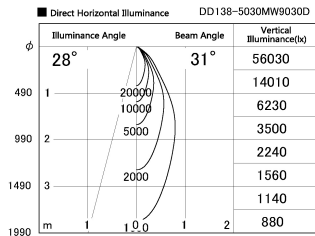

Item no. DD138-5030MW9030D

Series Name: Cledy spark (Deep cone)
(DD138D)

Installation	Recessed Mount	
Type	High-efficiency	Fixed
	downlight Φ 150	
Fixture wattage	48.5W	
Beam angle	31 deg	
Color Temp.	3000K	
CRI	Ra>90	
Luminous	6167 lm	
Body	Die-castaluminumalloy	
Body finish	White	
Trim finish	White	
Reflector finish	Mirror	
IP Rate	IP20	
Light source	COB module	
Input Voltage	AC220~240V	
Dimming Type	Non-Dimmable	
Certificate	CE,CCC	
Cut Hole	150	

Height (Weight)	Spot / Medium / Medium flood	Wide flood
48.5W	175 (1.4kg)	
41.0W	155 (1.1kg)	
28.0W	166 (1.1kg)	155 (1.1kg)
23.0W	136 (0.9kg)	125 (0.9kg)
20.0W	136 (0.9kg)	125 (0.9kg)