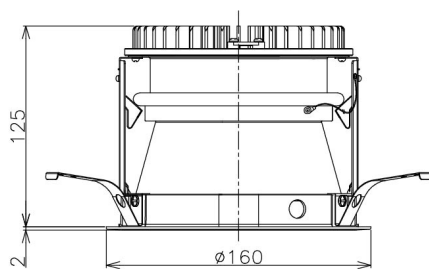

Item no. DD138-2850MW9030D

Series Name: Cledy spark (Deep cone)  
(DD138D)

Installation	Recessed Mount	
Type	High-efficiency downlight $\Phi$ 150	Fixed
Fixture wattage	28W	
Beam angle	61 deg	
Color Temp.	3000K	
CRI	Ra>90	
Luminous	3109 lm	
Body	Die-cast aluminum alloy	
Body finish	White	
Trim finish	White	
Reflector finish	Mirror	
IP Rate	IP20	
Light source	COB module	
Input Voltage	AC220~240V	
Dimming Type	Non-Dimmable	
Certificate	CE,CCC	
Cut Hole	150	

Height (Weight)	Spot / Medium / Medium flood	Wide flood
48.5W	175 (1.4kg)	
41.0W	155 (1.1kg)	
28.0W	166 (1.1kg)	155 (1.1kg)
23.0W	136 (0.9kg)	125 (0.9kg)
20.0W	136 (0.9kg)	125 (0.9kg)