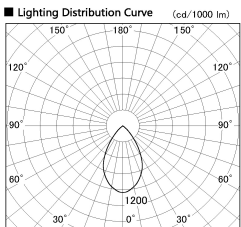

Item no. DD138-2850MW9030D

Series Name: Cledy spark (Deep cone)  
(DD138D)

Installation	Recessed Mount	
Type	High-efficiency downlight $\Phi$ 150	Fixed
Fixture wattage	28W	
Beam angle	61 deg	
Color Temp.	3000K	
CRI	Ra>90	
Luminous	3109 lm	
Body	Die-cast aluminum alloy	
Body finish	White	
Trim finish	White	
Reflector finish	Mirror	
IP Rate	IP20	
Light source	COB module	
Input Voltage	AC220~240V	
Dimming Type	Non-Dimmable	
Certificate	CE,CCC	
Cut Hole	150	

Height (Weight)	Spot / Medium / Medium flood	Wide flood
48.5W	175 (1.4kg)	
41.0W	155 (1.1kg)	
28.0W	166 (1.1kg)	155 (1.1kg)
23.0W	136 (0.9kg)	125 (0.9kg)
20.0W	136 (0.9kg)	125 (0.9kg)