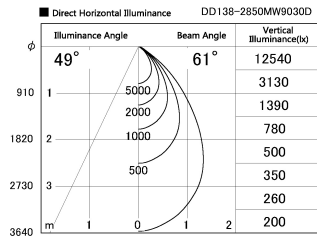

Item no. DD138-2850MW9030D

Series Name: Cledy spark (Deep cone)  
(DD138D)

Installation	Recessed Mount	
Type	High-efficiency downlight $\Phi$ 150	Fixed
Fixture wattage	28W	
Beam angle	61 deg	
Color Temp.	3000K	
CRI	Ra>90	
Luminous	3109 lm	
Body	Die-cast aluminum alloy	
Body finish	White	
Trim finish	White	
Reflector finish	Mirror	
IP Rate	IP20	
Light source	COB module	
Input Voltage	AC220~240V	
Dimming Type	Non-Dimmable	
Certificate	CE,CCC	
Cut Hole	150	

Height (Weight)	Spot / Medium / Medium flood	Wide flood
48.5W	175 (1.4kg)	
41.0W	155 (1.1kg)	
28.0W	166 (1.1kg)	155 (1.1kg)
23.0W	136 (0.9kg)	125 (0.9kg)
20.0W	136 (0.9kg)	125 (0.9kg)