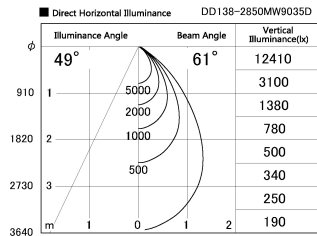

Item no. DD138-2850MW9035D

Series Name: Cledy spark (Deep cone)  
(DD138D)

Installation	Recessed Mount	
Type	High-efficiency downlight $\Phi$ 150	Fixed
Fixture wattage	28W	
Beam angle	61 deg	
Color Temp.	3500K	
CRI	Ra>90	
Luminous	3078 lm	
Body	Die-cast aluminum alloy	
Body finish	White	
Trim finish	White	
Reflector finish	Mirror	
IP Rate	IP20	
Light source	COB module	
Input Voltage	AC220~240V	
Dimming Type	Non-Dimmable	
Certificate	CE,CCC	
Cut Hole	150	

Height (Weight)	Spot / Medium / Medium flood	Wide flood
48.5W	175 (1.4kg)	
41.0W	155 (1.1kg)	
28.0W	166 (1.1kg)	155 (1.1kg)
23.0W	136 (0.9kg)	125 (0.9kg)
20.0W	136 (0.9kg)	125 (0.9kg)