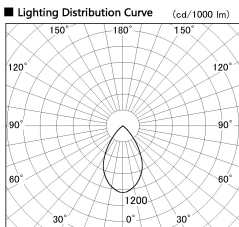

Item no. DD138-2850MW9035D

Series Name: Cledy spark (Deep cone)  
(DD138D)

Installation	Recessed Mount	
Type	High-efficiency downlight $\Phi$ 150	Fixed
Fixture wattage	28W	
Beam angle	61 deg	
Color Temp.	3500K	
CRI	Ra>90	
Luminous	3078 lm	
Body	Die-cast aluminum alloy	
Body finish	White	
Trim finish	White	
Reflector finish	Mirror	
IP Rate	IP20	
Light source	COB module	
Input Voltage	AC220~240V	
Dimming Type	Non-Dimmable	
Certificate	CE,CCC	
Cut Hole	150	

Height (Weight)	Spot / Medium / Medium flood	Wide flood
48.5W	175 (1.4kg)	
41.0W	155 (1.1kg)	
28.0W	166 (1.1kg)	155 (1.1kg)
23.0W	136 (0.9kg)	125 (0.9kg)
20.0W	136 (0.9kg)	125 (0.9kg)