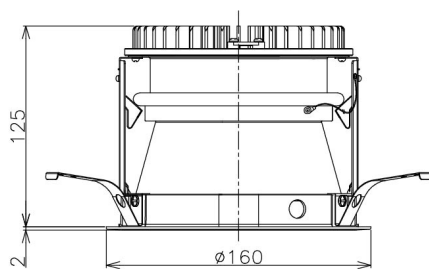

Item no. DD138-2850MW9035D

Series Name: Cledy spark (Deep cone)  
(DD138D)

Installation	Recessed Mount	
Type	High-efficiency downlight $\Phi$ 150	Fixed
Fixture wattage	28W	
Beam angle	61 deg	
Color Temp.	3500K	
CRI	Ra>90	
Luminous	3078 lm	
Body	Die-cast aluminum alloy	
Body finish	White	
Trim finish	White	
Reflector finish	Mirror	
IP Rate	IP20	
Light source	COB module	
Input Voltage	AC220~240V	
Dimming Type	Non-Dimmable	
Certificate	CE,CCC	
Cut Hole	150	

Height (Weight)	Spot / Medium / Medium flood	Wide flood
48.5W	175 (1.4kg)	
41.0W	155 (1.1kg)	
28.0W	166 (1.1kg)	155 (1.1kg)
23.0W	136 (0.9kg)	125 (0.9kg)
20.0W	136 (0.9kg)	125 (0.9kg)