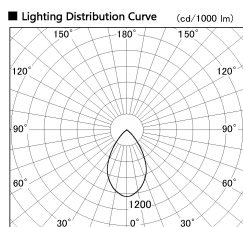

Item no. DD138-2850MW9040D

Series Name: Cledy spark (Deep cone)
(DD138D)

| | | |
|------------------|---|-------|
| Installation | Recessed Mount | |
| Type | High-efficiency downlight Φ 150 | Fixed |
| Fixture wattage | 28W | |
| Beam angle | 61 deg | |
| Color Temp. | 4000K | |
| CRI | Ra>90 | |
| Luminous | 3121 lm | |
| Body | Die-cast aluminum alloy | |
| Body finish | White | |
| Trim finish | White | |
| Reflector finish | Mirror | |
| IP Rate | IP20 | |
| Light source | COB module | |
| Input Voltage | AC220~240V | |
| Dimming Type | Non-Dimmable | |
| Certificate | CE,CCC | |
| Cut Hole | 150 | |

| Height (Weight) | Spot / Medium / Medium flood | Wide flood |
|-----------------|------------------------------|-------------|
| 48.5W | 175 (1.4kg) | |
| 41.0W | 155 (1.1kg) | |
| 28.0W | 166 (1.1kg) | 155 (1.1kg) |
| 23.0W | 136 (0.9kg) | 125 (0.9kg) |
| 20.0W | 136 (0.9kg) | 125 (0.9kg) |