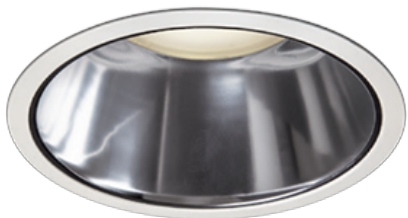

Item no. DD138-2850MW9040D

Series Name: Cledy spark (Deep cone)
(DD138D)

| | | |
|------------------|---|-------|
| Installation | Recessed Mount | |
| Type | High-efficiency downlight Φ 150 | Fixed |
| Fixture wattage | 28W | |
| Beam angle | 61 deg | |
| Color Temp. | 4000K | |
| CRI | Ra>90 | |
| Luminous | 3121 lm | |
| Body | Die-cast aluminum alloy | |
| Body finish | White | |
| Trim finish | White | |
| Reflector finish | Mirror | |
| IP Rate | IP20 | |
| Light source | COB module | |
| Input Voltage | AC220~240V | |
| Dimming Type | Non-Dimmable | |
| Certificate | CE,CCC | |
| Cut Hole | 150 | |

| Height (Weight) | Spot / Medium / Medium flood | Wide flood |
|-----------------|------------------------------|-------------|
| 48.5W | 175 (1.4kg) | |
| 41.0W | 155 (1.1kg) | |
| 28.0W | 166 (1.1kg) | 155 (1.1kg) |
| 23.0W | 136 (0.9kg) | 125 (0.9kg) |
| 20.0W | 136 (0.9kg) | 125 (0.9kg) |