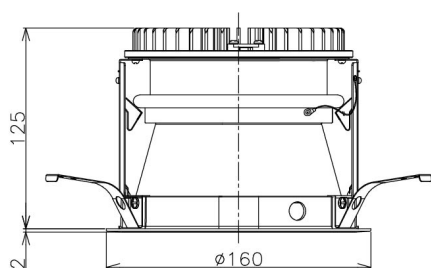

Item no. DD138-2850MW9040D

Series Name: Cledy spark (Deep cone)
(DD138D)

| | | |
|------------------|---|-------|
| Installation | Recessed Mount | |
| Type | High-efficiency downlight Φ 150 | Fixed |
| Fixture wattage | 28W | |
| Beam angle | 61 deg | |
| Color Temp. | 4000K | |
| CRI | Ra>90 | |
| Luminous | 3121 lm | |
| Body | Die-cast aluminum alloy | |
| Body finish | White | |
| Trim finish | White | |
| Reflector finish | Mirror | |
| IP Rate | IP20 | |
| Light source | COB module | |
| Input Voltage | AC220~240V | |
| Dimming Type | Non-Dimmable | |
| Certificate | CE,CCC | |
| Cut Hole | 150 | |

| Height (Weight) | Spot / Medium / Medium flood | Wide flood |
|-----------------|------------------------------|-------------|
| 48.5W | 175 (1.4kg) | |
| 41.0W | 155 (1.1kg) | |
| 28.0W | 166 (1.1kg) | 155 (1.1kg) |
| 23.0W | 136 (0.9kg) | 125 (0.9kg) |
| 20.0W | 136 (0.9kg) | 125 (0.9kg) |