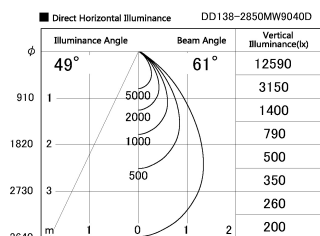

Item no. DD138-2850MW9040D

Series Name: Cledy spark (Deep cone)
(DD138D)

| | | |
|------------------|---|-------|
| Installation | Recessed Mount | |
| Type | High-efficiency downlight Φ 150 | Fixed |
| Fixture wattage | 28W | |
| Beam angle | 61 deg | |
| Color Temp. | 4000K | |
| CRI | Ra>90 | |
| Luminous | 3121 lm | |
| Body | Die-cast aluminum alloy | |
| Body finish | White | |
| Trim finish | White | |
| Reflector finish | Mirror | |
| IP Rate | IP20 | |
| Light source | COB module | |
| Input Voltage | AC220~240V | |
| Dimming Type | Non-Dimmable | |
| Certificate | CE,CCC | |
| Cut Hole | 150 | |

| Height (Weight) | Spot / Medium / Medium flood | Wide flood |
|-----------------|------------------------------|-------------|
| 48.5W | 175 (1.4kg) | |
| 41.0W | 155 (1.1kg) | |
| 28.0W | 166 (1.1kg) | 155 (1.1kg) |
| 23.0W | 136 (0.9kg) | 125 (0.9kg) |
| 20.0W | 136 (0.9kg) | 125 (0.9kg) |