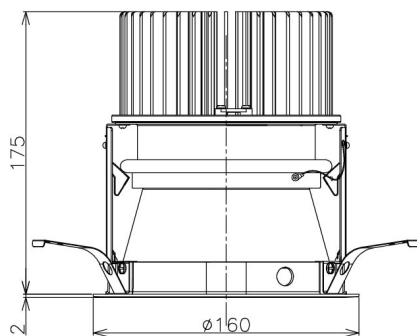

Item no. DD138-5030MB9027D

Series Name: Cledy spark (Deep cone)  
(DD138D)

|                  |                         |       |
|------------------|-------------------------|-------|
| Installation     | Recessed Mount          |       |
| Type             | High-efficiency         | Fixed |
|                  | downlight $\Phi$ 150    |       |
| Fixture wattage  | 48.5W                   |       |
| Beam angle       | 31 deg                  |       |
| Color Temp.      | 2700K                   |       |
| CRI              | Ra>90                   |       |
| Luminous         | 6044 lm                 |       |
| Body             | Die-cast aluminum alloy |       |
| Body finish      | Black                   |       |
| Trim finish      | Black                   |       |
| Reflector finish | Mirror                  |       |
| IP Rate          | IP20                    |       |
| Light source     | COB module              |       |
| Input Voltage    | AC220~240V              |       |
| Dimming Type     | Non-Dimmable            |       |
| Certificate      | CE,CCC                  |       |
| Cut Hole         | 150                     |       |

| Height (Weight) | Spot / Medium / Medium flood | Wide flood  |
|-----------------|------------------------------|-------------|
| 48.5W           | 175 (1.4kg)                  |             |
| 41.0W           | 155 (1.1kg)                  |             |
| 28.0W           | 166 (1.1kg)                  | 155 (1.1kg) |
| 23.0W           | 136 (0.9kg)                  | 125 (0.9kg) |
| 20.0W           | 136 (0.9kg)                  | 125 (0.9kg) |