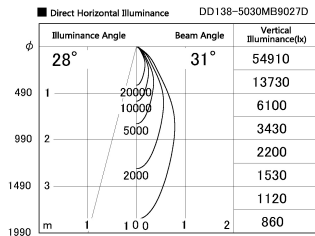

Item no. DD138-5030MB9027D

Series Name: Cledy spark (Deep cone)  
(DD138D)

|                  |                         |       |
|------------------|-------------------------|-------|
| Installation     | Recessed Mount          |       |
| Type             | High-efficiency         | Fixed |
|                  | downlight $\Phi$ 150    |       |
| Fixture wattage  | 48.5W                   |       |
| Beam angle       | 31 deg                  |       |
| Color Temp.      | 2700K                   |       |
| CRI              | Ra>90                   |       |
| Luminous         | 6044 lm                 |       |
| Body             | Die-cast aluminum alloy |       |
| Body finish      | Black                   |       |
| Trim finish      | Black                   |       |
| Reflector finish | Mirror                  |       |
| IP Rate          | IP20                    |       |
| Light source     | COB module              |       |
| Input Voltage    | AC220~240V              |       |
| Dimming Type     | Non-Dimmable            |       |
| Certificate      | CE,CCC                  |       |
| Cut Hole         | 150                     |       |

| Height (Weight) | Spot / Medium / Medium flood | Wide flood  |
|-----------------|------------------------------|-------------|
| 48.5W           | 175 (1.4kg)                  |             |
| 41.0W           | 155 (1.1kg)                  |             |
| 28.0W           | 166 (1.1kg)                  | 155 (1.1kg) |
| 23.0W           | 136 (0.9kg)                  | 125 (0.9kg) |
| 20.0W           | 136 (0.9kg)                  | 125 (0.9kg) |