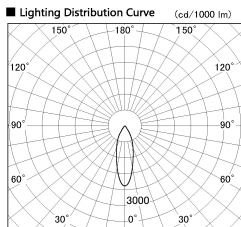

Item no. DD138-5030MB9027D

Series Name: Cledy spark (Deep cone)  
(DD138D)

|                  |                         |       |
|------------------|-------------------------|-------|
| Installation     | Recessed Mount          |       |
| Type             | High-efficiency         | Fixed |
|                  | downlight $\Phi$ 150    |       |
| Fixture wattage  | 48.5W                   |       |
| Beam angle       | 31 deg                  |       |
| Color Temp.      | 2700K                   |       |
| CRI              | Ra>90                   |       |
| Luminous         | 6044 lm                 |       |
| Body             | Die-cast aluminum alloy |       |
| Body finish      | Black                   |       |
| Trim finish      | Black                   |       |
| Reflector finish | Mirror                  |       |
| IP Rate          | IP20                    |       |
| Light source     | COB module              |       |
| Input Voltage    | AC220~240V              |       |
| Dimming Type     | Non-Dimmable            |       |
| Certificate      | CE,CCC                  |       |
| Cut Hole         | 150                     |       |

| Height (Weight) | Spot / Medium / Medium flood | Wide flood  |
|-----------------|------------------------------|-------------|
| 48.5W           | 175 (1.4kg)                  |             |
| 41.0W           | 155 (1.1kg)                  |             |
| 28.0W           | 166 (1.1kg)                  | 155 (1.1kg) |
| 23.0W           | 136 (0.9kg)                  | 125 (0.9kg) |
| 20.0W           | 136 (0.9kg)                  | 125 (0.9kg) |