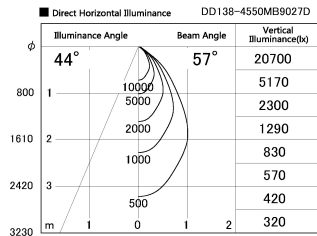

Item no. DD138-4550MB9027D

Series Name: Cledy spark (Deep cone)
(DD138D)

| | | |
|------------------|---|-------|
| Installation | Recessed Mount | |
| Type | High-efficiency downlight Φ 150 | Fixed |
| Fixture wattage | 41W | |
| Beam angle | 37 deg | |
| Color Temp. | 2700K | |
| CRI | Ra>90 | |
| Luminous | 4885 lm | |
| Body | Die-castaluminumalloy | |
| Body finish | Black | |
| Trim finish | Black | |
| Reflector finish | Mirror | |
| IP Rate | IP20 | |
| Light source | COB module | |
| Input Voltage | AC220~240V | |
| Dimming Type | Non-Dimmable | |
| Certificate | CE,CCC | |
| Cut Hole | 150 | |

| Height (Weight) | Spot / Medium / Medium flood | Wide flood |
|-----------------|------------------------------|-------------|
| 48.5W | 175 (1.4kg) | |
| 41.0W | 155 (1.1kg) | |
| 28.0W | 166 (1.1kg) | 155 (1.1kg) |
| 23.0W | 136 (0.9kg) | 125 (0.9kg) |
| 20.0W | 136 (0.9kg) | 125 (0.9kg) |