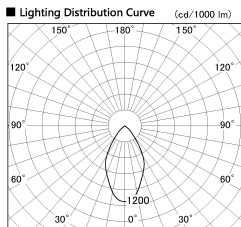

Item no. DD138-4550MB9027D

Series Name: Cledy spark (Deep cone)
(DD138D)

| | | |
|------------------|---|-------|
| Installation | Recessed Mount | |
| Type | High-efficiency downlight Φ 150 | Fixed |
| Fixture wattage | 41W | |
| Beam angle | 37 deg | |
| Color Temp. | 2700K | |
| CRI | Ra>90 | |
| Luminous | 4885 lm | |
| Body | Die-castaluminumalloy | |
| Body finish | Black | |
| Trim finish | Black | |
| Reflector finish | Mirror | |
| IP Rate | IP20 | |
| Light source | COB module | |
| Input Voltage | AC220~240V | |
| Dimming Type | Non-Dimmable | |
| Certificate | CE,CCC | |
| Cut Hole | 150 | |

| Height (Weight) | Spot / Medium / Medium flood | Wide flood |
|-----------------|------------------------------|-------------|
| 48.5W | 175 (1.4kg) | |
| 41.0W | 155 (1.1kg) | |
| 28.0W | 166 (1.1kg) | 155 (1.1kg) |
| 23.0W | 136 (0.9kg) | 125 (0.9kg) |
| 20.0W | 136 (0.9kg) | 125 (0.9kg) |