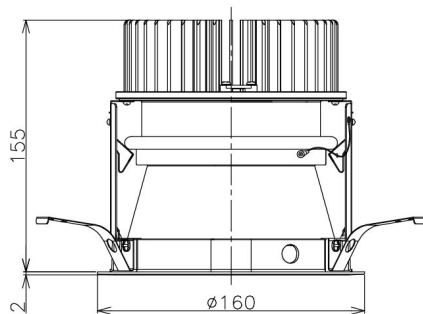

Item no. DD138-4550MB9027D

Series Name: Cledy spark (Deep cone)
(DD138D)

| | | |
|------------------|---|-------|
| Installation | Recessed Mount | |
| Type | High-efficiency downlight Φ 150 | Fixed |
| Fixture wattage | 41W | |
| Beam angle | 37 deg | |
| Color Temp. | 2700K | |
| CRI | Ra>90 | |
| Luminous | 4885 lm | |
| Body | Die-castaluminumalloy | |
| Body finish | Black | |
| Trim finish | Black | |
| Reflector finish | Mirror | |
| IP Rate | IP20 | |
| Light source | COB module | |
| Input Voltage | AC220~240V | |
| Dimming Type | Non-Dimmable | |
| Certificate | CE,CCC | |
| Cut Hole | 150 | |

| Height (Weight) | Spot / Medium / Medium flood | Wide flood |
|-----------------|------------------------------|-------------|
| 48.5W | 175 (1.4kg) | |
| 41.0W | 155 (1.1kg) | |
| 28.0W | 166 (1.1kg) | 155 (1.1kg) |
| 23.0W | 136 (0.9kg) | 125 (0.9kg) |
| 20.0W | 136 (0.9kg) | 125 (0.9kg) |