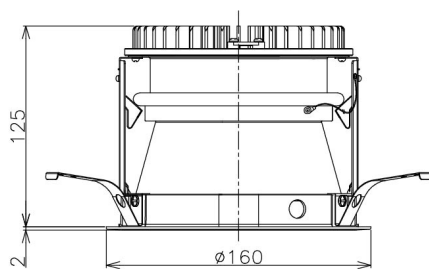

Item no. DD138-2850MB9027D

Series Name: Cledy spark (Deep cone)
(DD138D)

Installation	Recessed Mount	
Type	High-efficiency	Fixed
	downlight Φ 150	
Fixture wattage	28W	
Beam angle	61 deg	
Color Temp.	2700K	
CRI	Ra>90	
Luminous	3047 lm	
Body	Die-cast aluminum alloy	
Body finish	Black	
Trim finish	Black	
Reflector finish	Mirror	
IP Rate	IP20	
Light source	COB module	
Input Voltage	AC220~240V	
Dimming Type	Non-Dimmable	
Certificate	CE,CCC	
Cut Hole	150	

Height (Weight)	Spot / Medium / Medium flood	Wide flood
48.5W	175 (1.4kg)	
41.0W	155 (1.1kg)	
28.0W	166 (1.1kg)	155 (1.1kg)
23.0W	136 (0.9kg)	125 (0.9kg)
20.0W	136 (0.9kg)	125 (0.9kg)