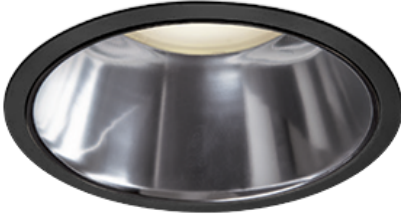

Item no. DD138-2850MB9027D

Series Name: Cledy spark (Deep cone)
(DD138D)

Installation	Recessed Mount	
Type	High-efficiency	Fixed
	downlight Φ 150	
Fixture wattage	28W	
Beam angle	61 deg	
Color Temp.	2700K	
CRI	Ra>90	
Luminous	3047 lm	
Body	Die-cast aluminum alloy	
Body finish	Black	
Trim finish	Black	
Reflector finish	Mirror	
IP Rate	IP20	
Light source	COB module	
Input Voltage	AC220~240V	
Dimming Type	Non-Dimmable	
Certificate	CE,CCC	
Cut Hole	150	

Height (Weight)	Spot / Medium / Medium flood	Wide flood
48.5W	175 (1.4kg)	
41.0W	155 (1.1kg)	
28.0W	166 (1.1kg)	155 (1.1kg)
23.0W	136 (0.9kg)	125 (0.9kg)
20.0W	136 (0.9kg)	125 (0.9kg)