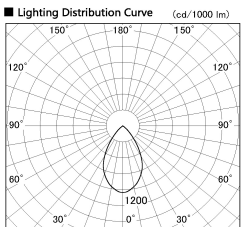

Item no. DD138-2850MB9027D

Series Name: Cledy spark (Deep cone)
(DD138D)

Installation	Recessed Mount	
Type	High-efficiency	Fixed
	downlight Φ 150	
Fixture wattage	28W	
Beam angle	61 deg	
Color Temp.	2700K	
CRI	Ra>90	
Luminous	3047 lm	
Body	Die-cast aluminum alloy	
Body finish	Black	
Trim finish	Black	
Reflector finish	Mirror	
IP Rate	IP20	
Light source	COB module	
Input Voltage	AC220~240V	
Dimming Type	Non-Dimmable	
Certificate	CE,CCC	
Cut Hole	150	

Height (Weight)	Spot / Medium / Medium flood	Wide flood
48.5W	175 (1.4kg)	
41.0W	155 (1.1kg)	
28.0W	166 (1.1kg)	155 (1.1kg)
23.0W	136 (0.9kg)	125 (0.9kg)
20.0W	136 (0.9kg)	125 (0.9kg)