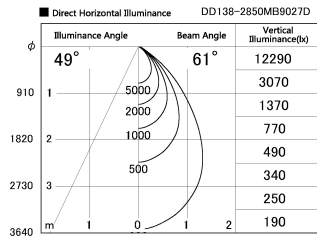

Item no. DD138-2850MB9027D

Series Name: Cledy spark (Deep cone)
(DD138D)

Installation	Recessed Mount	
Type	High-efficiency	Fixed
	downlight Φ 150	
Fixture wattage	28W	
Beam angle	61 deg	
Color Temp.	2700K	
CRI	Ra>90	
Luminous	3047 lm	
Body	Die-cast aluminum alloy	
Body finish	Black	
Trim finish	Black	
Reflector finish	Mirror	
IP Rate	IP20	
Light source	COB module	
Input Voltage	AC220~240V	
Dimming Type	Non-Dimmable	
Certificate	CE,CCC	
Cut Hole	150	

Height (Weight)	Spot / Medium / Medium flood	Wide flood
48.5W	175 (1.4kg)	
41.0W	155 (1.1kg)	
28.0W	166 (1.1kg)	155 (1.1kg)
23.0W	136 (0.9kg)	125 (0.9kg)
20.0W	136 (0.9kg)	125 (0.9kg)