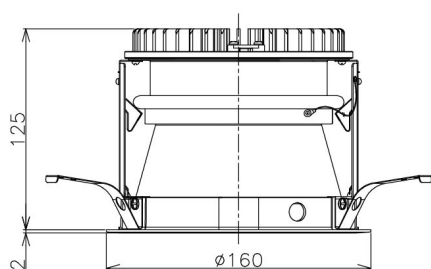

Item no. DD138-2550MB9027D

Series Name: Cledy spark (Deep cone)
(DD138D)

Installation	Recessed Mount	
Type	High-efficiency downlight Φ 150	Fixed
Fixture wattage	23W	
Beam angle	61 deg	
Color Temp.	2700K	
CRI	Ra>90	
Luminous	2651 lm	
Body	Die-cast aluminum alloy	
Body finish	Black	
Trim finish	Black	
Reflector finish	Mirror	
IP Rate	IP20	
Light source	COB module	
Input Voltage	AC220~240V	
Dimming Type	Non-Dimmable	
Certificate	CE,CCC	
Cut Hole	150	

Height (Weight)	Spot / Medium / Medium flood	Wide flood
48.5W	175 (1.4kg)	
41.0W	155 (1.1kg)	
28.0W	166 (1.1kg)	155 (1.1kg)
23.0W	136 (0.9kg)	125 (0.9kg)
20.0W	136 (0.9kg)	125 (0.9kg)