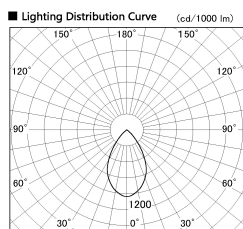

Item no. DD138-2550MB9027D

Series Name: Cledy spark (Deep cone)
(DD138D)

Installation	Recessed Mount	
Type	High-efficiency downlight Φ 150	Fixed
Fixture wattage	23W	
Beam angle	61 deg	
Color Temp.	2700K	
CRI	Ra>90	
Luminous	2651 lm	
Body	Die-cast aluminum alloy	
Body finish	Black	
Trim finish	Black	
Reflector finish	Mirror	
IP Rate	IP20	
Light source	COB module	
Input Voltage	AC220~240V	
Dimming Type	Non-Dimmable	
Certificate	CE,CCC	
Cut Hole	150	

Height (Weight)	Spot / Medium / Medium flood	Wide flood
48.5W	175 (1.4kg)	
41.0W	155 (1.1kg)	
28.0W	166 (1.1kg)	155 (1.1kg)
23.0W	136 (0.9kg)	125 (0.9kg)
20.0W	136 (0.9kg)	125 (0.9kg)