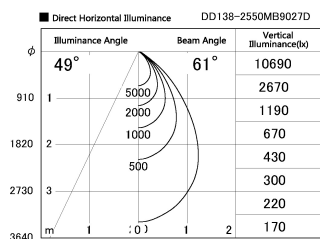

Item no. DD138-2550MB9027D

Series Name: Cledy spark (Deep cone)
(DD138D)

Installation	Recessed Mount	
Type	High-efficiency downlight Φ 150	Fixed
Fixture wattage	23W	
Beam angle	61 deg	
Color Temp.	2700K	
CRI	Ra>90	
Luminous	2651 lm	
Body	Die-cast aluminum alloy	
Body finish	Black	
Trim finish	Black	
Reflector finish	Mirror	
IP Rate	IP20	
Light source	COB module	
Input Voltage	AC220~240V	
Dimming Type	Non-Dimmable	
Certificate	CE,CCC	
Cut Hole	150	

Height (Weight)	Spot / Medium / Medium flood	Wide flood
48.5W	175 (1.4kg)	
41.0W	155 (1.1kg)	
28.0W	166 (1.1kg)	155 (1.1kg)
23.0W	136 (0.9kg)	125 (0.9kg)
20.0W	136 (0.9kg)	125 (0.9kg)