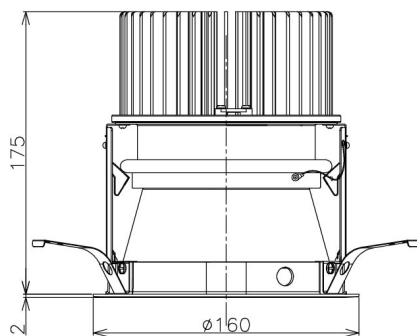

Item no. DD138-5030MB9030D

Series Name: Cledy spark (Deep cone)
(DD138D)

Installation	Recessed Mount	
Type	High-efficiency	Fixed
	downlight Φ 150	
Fixture wattage	48.5W	
Beam angle	31 deg	
Color Temp.	3000K	
CRI	Ra>90	
Luminous	6167 lm	
Body	Die-cast aluminum alloy	
Body finish	Black	
Trim finish	Black	
Reflector finish	Mirror	
IP Rate	IP20	
Light source	COB module	
Input Voltage	AC220~240V	
Dimming Type	Non-Dimmable	
Certificate	CE,CCC	
Cut Hole	150	

Height (Weight)	Spot / Medium / Medium flood	Wide flood
48.5W	175 (1.4kg)	
41.0W	155 (1.1kg)	
28.0W	166 (1.1kg)	155 (1.1kg)
23.0W	136 (0.9kg)	125 (0.9kg)
20.0W	136 (0.9kg)	125 (0.9kg)