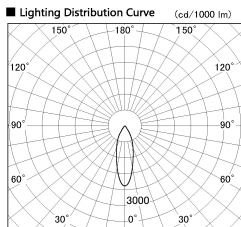

Item no. DD138-5030MB9030D

Series Name: Cledy spark (Deep cone)
(DD138D)

Installation	Recessed Mount	
Type	High-efficiency	Fixed
	downlight Φ 150	
Fixture wattage	48.5W	
Beam angle	31 deg	
Color Temp.	3000K	
CRI	Ra>90	
Luminous	6167 lm	
Body	Die-cast aluminum alloy	
Body finish	Black	
Trim finish	Black	
Reflector finish	Mirror	
IP Rate	IP20	
Light source	COB module	
Input Voltage	AC220~240V	
Dimming Type	Non-Dimmable	
Certificate	CE,CCC	
Cut Hole	150	

Height (Weight)	Spot / Medium / Medium flood	Wide flood
48.5W	175 (1.4kg)	
41.0W	155 (1.1kg)	
28.0W	166 (1.1kg)	155 (1.1kg)
23.0W	136 (0.9kg)	125 (0.9kg)
20.0W	136 (0.9kg)	125 (0.9kg)