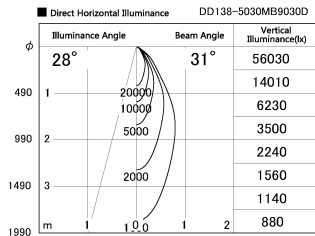

Item no. DD138-5030MB9030D

Series Name: Cledy spark (Deep cone)
(DD138D)

Installation	Recessed Mount	
Type	High-efficiency	Fixed
	downlight Φ 150	
Fixture wattage	48.5W	
Beam angle	31 deg	
Color Temp.	3000K	
CRI	Ra>90	
Luminous	6167 lm	
Body	Die-cast aluminum alloy	
Body finish	Black	
Trim finish	Black	
Reflector finish	Mirror	
IP Rate	IP20	
Light source	COB module	
Input Voltage	AC220~240V	
Dimming Type	Non-Dimmable	
Certificate	CE,CCC	
Cut Hole	150	

Height (Weight)	Spot / Medium / Medium flood	Wide flood
48.5W	175 (1.4kg)	
41.0W	155 (1.1kg)	
28.0W	166 (1.1kg)	155 (1.1kg)
23.0W	136 (0.9kg)	125 (0.9kg)
20.0W	136 (0.9kg)	125 (0.9kg)