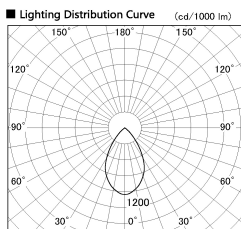

Item no. DD138-2850MB9030D

Series Name: Cledy spark (Deep cone)  
(DD138D)

Installation	Recessed Mount	
Type	High-efficiency downlight $\Phi$ 150	Fixed
Fixture wattage	28W	
Beam angle	61 deg	
Color Temp.	3000K	
CRI	Ra>90	
Luminous	3109 lm	
Body	Die-cast aluminum alloy	
Body finish	Black	
Trim finish	Black	
Reflector finish	Mirror	
IP Rate	IP20	
Light source	COB module	
Input Voltage	AC220~240V	
Dimming Type	Non-Dimmable	
Certificate	CE,CCC	
Cut Hole	150	

Height (Weight)	Spot / Medium / Medium flood	Wide flood
48.5W	175 (1.4kg)	
41.0W	155 (1.1kg)	
28.0W	166 (1.1kg)	155 (1.1kg)
23.0W	136 (0.9kg)	125 (0.9kg)
20.0W	136 (0.9kg)	125 (0.9kg)