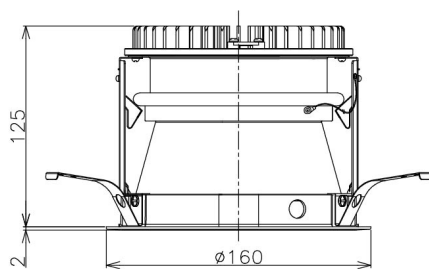

Item no. DD138-2850MB9030D

Series Name: Cledy spark (Deep cone)  
(DD138D)

Installation	Recessed Mount	
Type	High-efficiency downlight $\Phi$ 150	Fixed
Fixture wattage	28W	
Beam angle	61 deg	
Color Temp.	3000K	
CRI	Ra>90	
Luminous	3109 lm	
Body	Die-cast aluminum alloy	
Body finish	Black	
Trim finish	Black	
Reflector finish	Mirror	
IP Rate	IP20	
Light source	COB module	
Input Voltage	AC220~240V	
Dimming Type	Non-Dimmable	
Certificate	CE,CCC	
Cut Hole	150	

Height (Weight)	Spot / Medium / Medium flood	Wide flood
48.5W	175 (1.4kg)	
41.0W	155 (1.1kg)	
28.0W	166 (1.1kg)	155 (1.1kg)
23.0W	136 (0.9kg)	125 (0.9kg)
20.0W	136 (0.9kg)	125 (0.9kg)