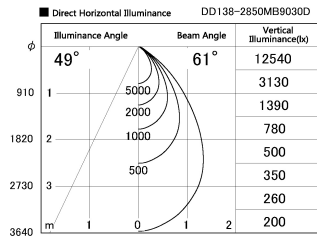

Item no. DD138-2850MB9030D

Series Name: Cledy spark (Deep cone)  
(DD138D)

Installation	Recessed Mount	
Type	High-efficiency downlight $\Phi$ 150	Fixed
Fixture wattage	28W	
Beam angle	61 deg	
Color Temp.	3000K	
CRI	Ra>90	
Luminous	3109 lm	
Body	Die-cast aluminum alloy	
Body finish	Black	
Trim finish	Black	
Reflector finish	Mirror	
IP Rate	IP20	
Light source	COB module	
Input Voltage	AC220~240V	
Dimming Type	Non-Dimmable	
Certificate	CE,CCC	
Cut Hole	150	

Height (Weight)	Spot / Medium / Medium flood	Wide flood
48.5W	175 (1.4kg)	
41.0W	155 (1.1kg)	
28.0W	166 (1.1kg)	155 (1.1kg)
23.0W	136 (0.9kg)	125 (0.9kg)
20.0W	136 (0.9kg)	125 (0.9kg)