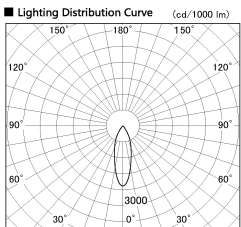

Item no. DD138-5030MB9035D

Series Name: Cledy spark (Deep cone)
(DD138D)

Installation	Recessed Mount	
Type	High-efficiency downlight Φ 150	Fixed
Fixture wattage	48.5W	
Beam angle	31 deg	
Color Temp.	3500K	
CRI	Ra>90	
Luminous	6105 lm	
Body	Die-cast aluminum alloy	
Body finish	Black	
Trim finish	Black	
Reflector finish	Mirror	
IP Rate	IP20	
Light source	COB module	
Input Voltage	AC220~240V	
Dimming Type	Non-Dimmable	
Certificate	CE,CCC	
Cut Hole	150	

Height (Weight)	Spot / Medium / Medium flood	Wide flood
48.5W	175 (1.4kg)	
41.0W	155 (1.1kg)	
28.0W	166 (1.1kg)	155 (1.1kg)
23.0W	136 (0.9kg)	125 (0.9kg)
20.0W	136 (0.9kg)	125 (0.9kg)