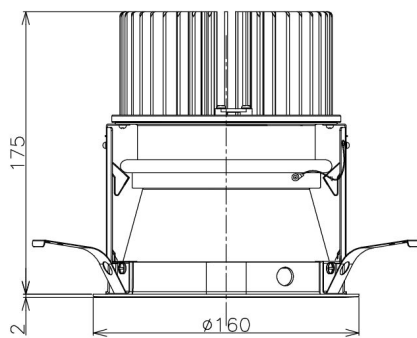

Item no. DD138-5030MB9035D

Series Name: Cledy spark (Deep cone)
(DD138D)

Installation	Recessed Mount	
Type	High-efficiency downlight Φ 150	Fixed
Fixture wattage	48.5W	
Beam angle	31 deg	
Color Temp.	3500K	
CRI	Ra>90	
Luminous	6105 lm	
Body	Die-cast aluminum alloy	
Body finish	Black	
Trim finish	Black	
Reflector finish	Mirror	
IP Rate	IP20	
Light source	COB module	
Input Voltage	AC220~240V	
Dimming Type	Non-Dimmable	
Certificate	CE,CCC	
Cut Hole	150	

Height (Weight)	Spot / Medium / Medium flood	Wide flood
48.5W	175 (1.4kg)	
41.0W	155 (1.1kg)	
28.0W	166 (1.1kg)	155 (1.1kg)
23.0W	136 (0.9kg)	125 (0.9kg)
20.0W	136 (0.9kg)	125 (0.9kg)