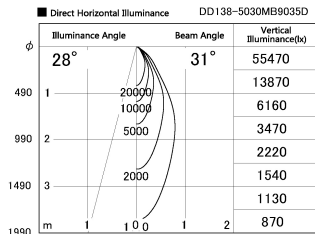

Item no. DD138-5030MB9035D

Series Name: Cledy spark (Deep cone)
(DD138D)

Installation	Recessed Mount	
Type	High-efficiency downlight Φ 150	Fixed
Fixture wattage	48.5W	
Beam angle	31 deg	
Color Temp.	3500K	
CRI	Ra>90	
Luminous	6105 lm	
Body	Die-cast aluminum alloy	
Body finish	Black	
Trim finish	Black	
Reflector finish	Mirror	
IP Rate	IP20	
Light source	COB module	
Input Voltage	AC220~240V	
Dimming Type	Non-Dimmable	
Certificate	CE,CCC	
Cut Hole	150	

Height (Weight)	Spot / Medium / Medium flood	Wide flood
48.5W	175 (1.4kg)	
41.0W	155 (1.1kg)	
28.0W	166 (1.1kg)	155 (1.1kg)
23.0W	136 (0.9kg)	125 (0.9kg)
20.0W	136 (0.9kg)	125 (0.9kg)