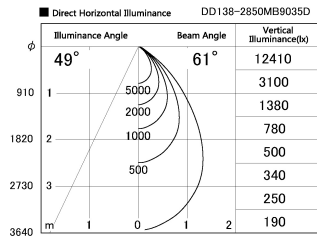

Item no. DD138-2850MB9035D

Series Name: Cledy spark (Deep cone)
(DD138D)

Installation	Recessed Mount	
Type	High-efficiency downlight Φ 150	Fixed
Fixture wattage	28W	
Beam angle	61 deg	
Color Temp.	3500K	
CRI	Ra>90	
Luminous	3078 lm	
Body	Die-cast aluminum alloy	
Body finish	Black	
Trim finish	Black	
Reflector finish	Mirror	
IP Rate	IP20	
Light source	COB module	
Input Voltage	AC220~240V	
Dimming Type	Non-Dimmable	
Certificate	CE,CCC	
Cut Hole	150	

Height (Weight)	Spot / Medium / Medium flood	Wide flood
48.5W	175 (1.4kg)	
41.0W	155 (1.1kg)	
28.0W	166 (1.1kg)	155 (1.1kg)
23.0W	136 (0.9kg)	125 (0.9kg)
20.0W	136 (0.9kg)	125 (0.9kg)