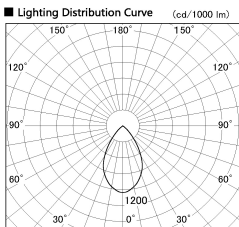

Item no. DD138-2850MB9035D

Series Name: Cledy spark (Deep cone)
(DD138D)

Installation	Recessed Mount	
Type	High-efficiency downlight Φ 150	Fixed
Fixture wattage	28W	
Beam angle	61 deg	
Color Temp.	3500K	
CRI	Ra>90	
Luminous	3078 lm	
Body	Die-cast aluminum alloy	
Body finish	Black	
Trim finish	Black	
Reflector finish	Mirror	
IP Rate	IP20	
Light source	COB module	
Input Voltage	AC220~240V	
Dimming Type	Non-Dimmable	
Certificate	CE,CCC	
Cut Hole	150	

Height (Weight)	Spot / Medium / Medium flood	Wide flood
48.5W	175 (1.4kg)	
41.0W	155 (1.1kg)	
28.0W	166 (1.1kg)	155 (1.1kg)
23.0W	136 (0.9kg)	125 (0.9kg)
20.0W	136 (0.9kg)	125 (0.9kg)