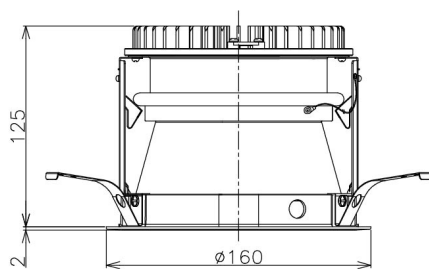

Item no. DD138-2850MB9035D

Series Name: Cledy spark (Deep cone)
(DD138D)

Installation	Recessed Mount	
Type	High-efficiency downlight Φ 150	Fixed
Fixture wattage	28W	
Beam angle	61 deg	
Color Temp.	3500K	
CRI	Ra>90	
Luminous	3078 lm	
Body	Die-cast aluminum alloy	
Body finish	Black	
Trim finish	Black	
Reflector finish	Mirror	
IP Rate	IP20	
Light source	COB module	
Input Voltage	AC220~240V	
Dimming Type	Non-Dimmable	
Certificate	CE,CCC	
Cut Hole	150	

Height (Weight)	Spot / Medium / Medium flood	Wide flood
48.5W	175 (1.4kg)	
41.0W	155 (1.1kg)	
28.0W	166 (1.1kg)	155 (1.1kg)
23.0W	136 (0.9kg)	125 (0.9kg)
20.0W	136 (0.9kg)	125 (0.9kg)