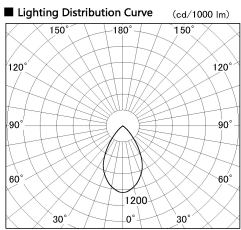

Item no. DD138-2550MB9035D

Series Name: Cledy spark (Deep cone)
(DD138D)

Installation	Recessed Mount	
Type	High-efficiency downlight Φ 150	Fixed
Fixture wattage	23W	
Beam angle	61 deg	
Color Temp.	3500K	
CRI	Ra>90	
Luminous	2678 lm	
Body	Die-cast aluminum alloy	
Body finish	Black	
Trim finish	Black	
Reflector finish	Mirror	
IP Rate	IP20	
Light source	COB module	
Input Voltage	AC220~240V	
Dimming Type	Non-Dimmable	
Certificate	CE,CCC	
Cut Hole	150	

Height (Weight)	Spot / Medium / Medium flood	Wide flood
48.5W	175 (1.4kg)	
41.0W	155 (1.1kg)	
28.0W	166 (1.1kg)	155 (1.1kg)
23.0W	136 (0.9kg)	125 (0.9kg)
20.0W	136 (0.9kg)	125 (0.9kg)