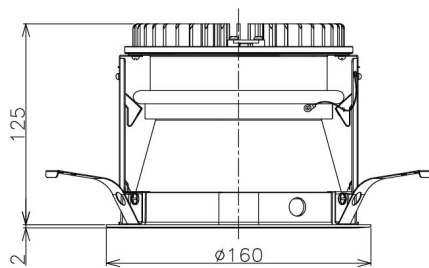

Item no. DD138-2550MB9035D

Series Name: Cledy spark (Deep cone)
(DD138D)

Installation	Recessed Mount	
Type	High-efficiency downlight Φ 150	Fixed
Fixture wattage	23W	
Beam angle	61 deg	
Color Temp.	3500K	
CRI	Ra>90	
Luminous	2678 lm	
Body	Die-cast aluminum alloy	
Body finish	Black	
Trim finish	Black	
Reflector finish	Mirror	
IP Rate	IP20	
Light source	COB module	
Input Voltage	AC220~240V	
Dimming Type	Non-Dimmable	
Certificate	CE,CCC	
Cut Hole	150	

Height (Weight)	Spot / Medium / Medium flood	Wide flood
48.5W	175 (1.4kg)	
41.0W	155 (1.1kg)	
28.0W	166 (1.1kg)	155 (1.1kg)
23.0W	136 (0.9kg)	125 (0.9kg)
20.0W	136 (0.9kg)	125 (0.9kg)