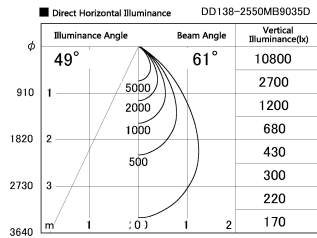

Item no. DD138-2550MB9035D

Series Name: Cledy spark (Deep cone)
(DD138D)

Installation	Recessed Mount	
Type	High-efficiency downlight Φ 150	Fixed
Fixture wattage	23W	
Beam angle	61 deg	
Color Temp.	3500K	
CRI	Ra>90	
Luminous	2678 lm	
Body	Die-cast aluminum alloy	
Body finish	Black	
Trim finish	Black	
Reflector finish	Mirror	
IP Rate	IP20	
Light source	COB module	
Input Voltage	AC220~240V	
Dimming Type	Non-Dimmable	
Certificate	CE,CCC	
Cut Hole	150	

Height (Weight)	Spot / Medium / Medium flood	Wide flood
48.5W	175 (1.4kg)	
41.0W	155 (1.1kg)	
28.0W	166 (1.1kg)	155 (1.1kg)
23.0W	136 (0.9kg)	125 (0.9kg)
20.0W	136 (0.9kg)	125 (0.9kg)