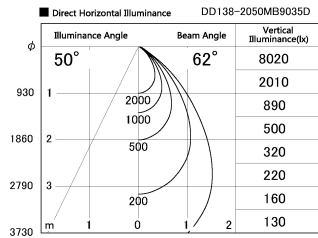

Item no. DD138-2050MB9035D

Series Name: Cledy spark (Deep cone)  
(DD138D)

Installation	Recessed Mount	
Type	High-efficiency downlight $\Phi$ 150	Fixed
Fixture wattage	20W	
Beam angle	62 deg	
Color Temp.	3500K	
CRI	Ra>90	
Luminous	2016 lm	
Body	Die-cast aluminum alloy	
Body finish	Black	
Trim finish	Black	
Reflector finish	Mirror	
IP Rate	IP20	
Light source	COB module	
Input Voltage	AC220~240V	
Dimming Type	Non-Dimmable	
Certificate	CE,CCC	
Cut Hole	150	

Height (Weight)	Spot / Medium / Medium flood	Wide flood
48.5W	175 (1.4kg)	
41.0W	155 (1.1kg)	
28.0W	166 (1.1kg)	155 (1.1kg)
23.0W	136 (0.9kg)	125 (0.9kg)
20.0W	136 (0.9kg)	125 (0.9kg)