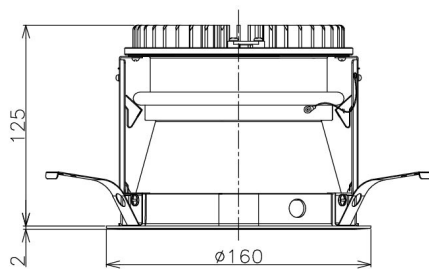

Item no. DD138-2050MB9035D

Series Name: Cledy spark (Deep cone)  
(DD138D)

Installation	Recessed Mount	
Type	High-efficiency downlight $\Phi$ 150	Fixed
Fixture wattage	20W	
Beam angle	62 deg	
Color Temp.	3500K	
CRI	Ra>90	
Luminous	2016 lm	
Body	Die-cast aluminum alloy	
Body finish	Black	
Trim finish	Black	
Reflector finish	Mirror	
IP Rate	IP20	
Light source	COB module	
Input Voltage	AC220~240V	
Dimming Type	Non-Dimmable	
Certificate	CE,CCC	
Cut Hole	150	

Height (Weight)	Spot / Medium / Medium flood	Wide flood
48.5W	175 (1.4kg)	
41.0W	155 (1.1kg)	
28.0W	166 (1.1kg)	155 (1.1kg)
23.0W	136 (0.9kg)	125 (0.9kg)
20.0W	136 (0.9kg)	125 (0.9kg)