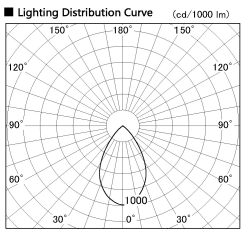

Item no. DD138-2050MB9035D

Series Name: Cledy spark (Deep cone)  
(DD138D)

Installation	Recessed Mount	
Type	High-efficiency downlight $\Phi$ 150	Fixed
Fixture wattage	20W	
Beam angle	62 deg	
Color Temp.	3500K	
CRI	Ra>90	
Luminous	2016 lm	
Body	Die-cast aluminum alloy	
Body finish	Black	
Trim finish	Black	
Reflector finish	Mirror	
IP Rate	IP20	
Light source	COB module	
Input Voltage	AC220~240V	
Dimming Type	Non-Dimmable	
Certificate	CE,CCC	
Cut Hole	150	

Height (Weight)	Spot / Medium / Medium flood	Wide flood
48.5W	175 (1.4kg)	
41.0W	155 (1.1kg)	
28.0W	166 (1.1kg)	155 (1.1kg)
23.0W	136 (0.9kg)	125 (0.9kg)
20.0W	136 (0.9kg)	125 (0.9kg)