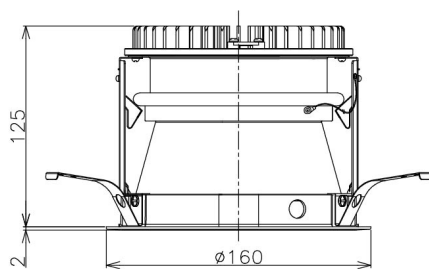

Item no. DD138-2850MB9040D

Series Name: Cledy spark (Deep cone)
(DD138D)

Installation	Recessed Mount	
Type	High-efficiency downlight Φ 150	Fixed
Fixture wattage	28W	
Beam angle	61 deg	
Color Temp.	4000K	
CRI	Ra>90	
Luminous	3121 lm	
Body	Die-cast aluminum alloy	
Body finish	Black	
Trim finish	Black	
Reflector finish	Mirror	
IP Rate	IP20	
Light source	COB module	
Input Voltage	AC220~240V	
Dimming Type	Non-Dimmable	
Certificate	CE,CCC	
Cut Hole	150	

Height (Weight)	Spot / Medium / Medium flood	Wide flood
48.5W	175 (1.4kg)	
41.0W	155 (1.1kg)	
28.0W	166 (1.1kg)	155 (1.1kg)
23.0W	136 (0.9kg)	125 (0.9kg)
20.0W	136 (0.9kg)	125 (0.9kg)