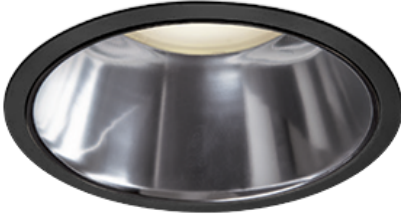

Item no. DD138-2850MB9040D

Series Name: Cledy spark (Deep cone)
(DD138D)

Installation	Recessed Mount	
Type	High-efficiency downlight Φ 150	Fixed
Fixture wattage	28W	
Beam angle	61 deg	
Color Temp.	4000K	
CRI	Ra>90	
Luminous	3121 lm	
Body	Die-cast aluminum alloy	
Body finish	Black	
Trim finish	Black	
Reflector finish	Mirror	
IP Rate	IP20	
Light source	COB module	
Input Voltage	AC220~240V	
Dimming Type	Non-Dimmable	
Certificate	CE,CCC	
Cut Hole	150	

Height (Weight)	Spot / Medium / Medium flood	Wide flood
48.5W	175 (1.4kg)	
41.0W	155 (1.1kg)	
28.0W	166 (1.1kg)	155 (1.1kg)
23.0W	136 (0.9kg)	125 (0.9kg)
20.0W	136 (0.9kg)	125 (0.9kg)