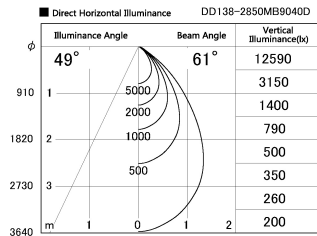

Item no. DD138-2850MB9040D

Series Name: Cledy spark (Deep cone)
(DD138D)

Installation	Recessed Mount	
Type	High-efficiency downlight Φ 150	Fixed
Fixture wattage	28W	
Beam angle	61 deg	
Color Temp.	4000K	
CRI	Ra>90	
Luminous	3121 lm	
Body	Die-cast aluminum alloy	
Body finish	Black	
Trim finish	Black	
Reflector finish	Mirror	
IP Rate	IP20	
Light source	COB module	
Input Voltage	AC220~240V	
Dimming Type	Non-Dimmable	
Certificate	CE,CCC	
Cut Hole	150	

Height (Weight)	Spot / Medium / Medium flood	Wide flood
48.5W	175 (1.4kg)	
41.0W	155 (1.1kg)	
28.0W	166 (1.1kg)	155 (1.1kg)
23.0W	136 (0.9kg)	125 (0.9kg)
20.0W	136 (0.9kg)	125 (0.9kg)