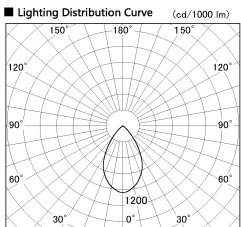

Item no. DD138-2850MB9040D

Series Name: Cledy spark (Deep cone)
(DD138D)

Installation	Recessed Mount	
Type	High-efficiency downlight Φ 150	Fixed
Fixture wattage	28W	
Beam angle	61 deg	
Color Temp.	4000K	
CRI	Ra>90	
Luminous	3121 lm	
Body	Die-cast aluminum alloy	
Body finish	Black	
Trim finish	Black	
Reflector finish	Mirror	
IP Rate	IP20	
Light source	COB module	
Input Voltage	AC220~240V	
Dimming Type	Non-Dimmable	
Certificate	CE,CCC	
Cut Hole	150	

Height (Weight)	Spot / Medium / Medium flood	Wide flood
48.5W	175 (1.4kg)	
41.0W	155 (1.1kg)	
28.0W	166 (1.1kg)	155 (1.1kg)
23.0W	136 (0.9kg)	125 (0.9kg)
20.0W	136 (0.9kg)	125 (0.9kg)